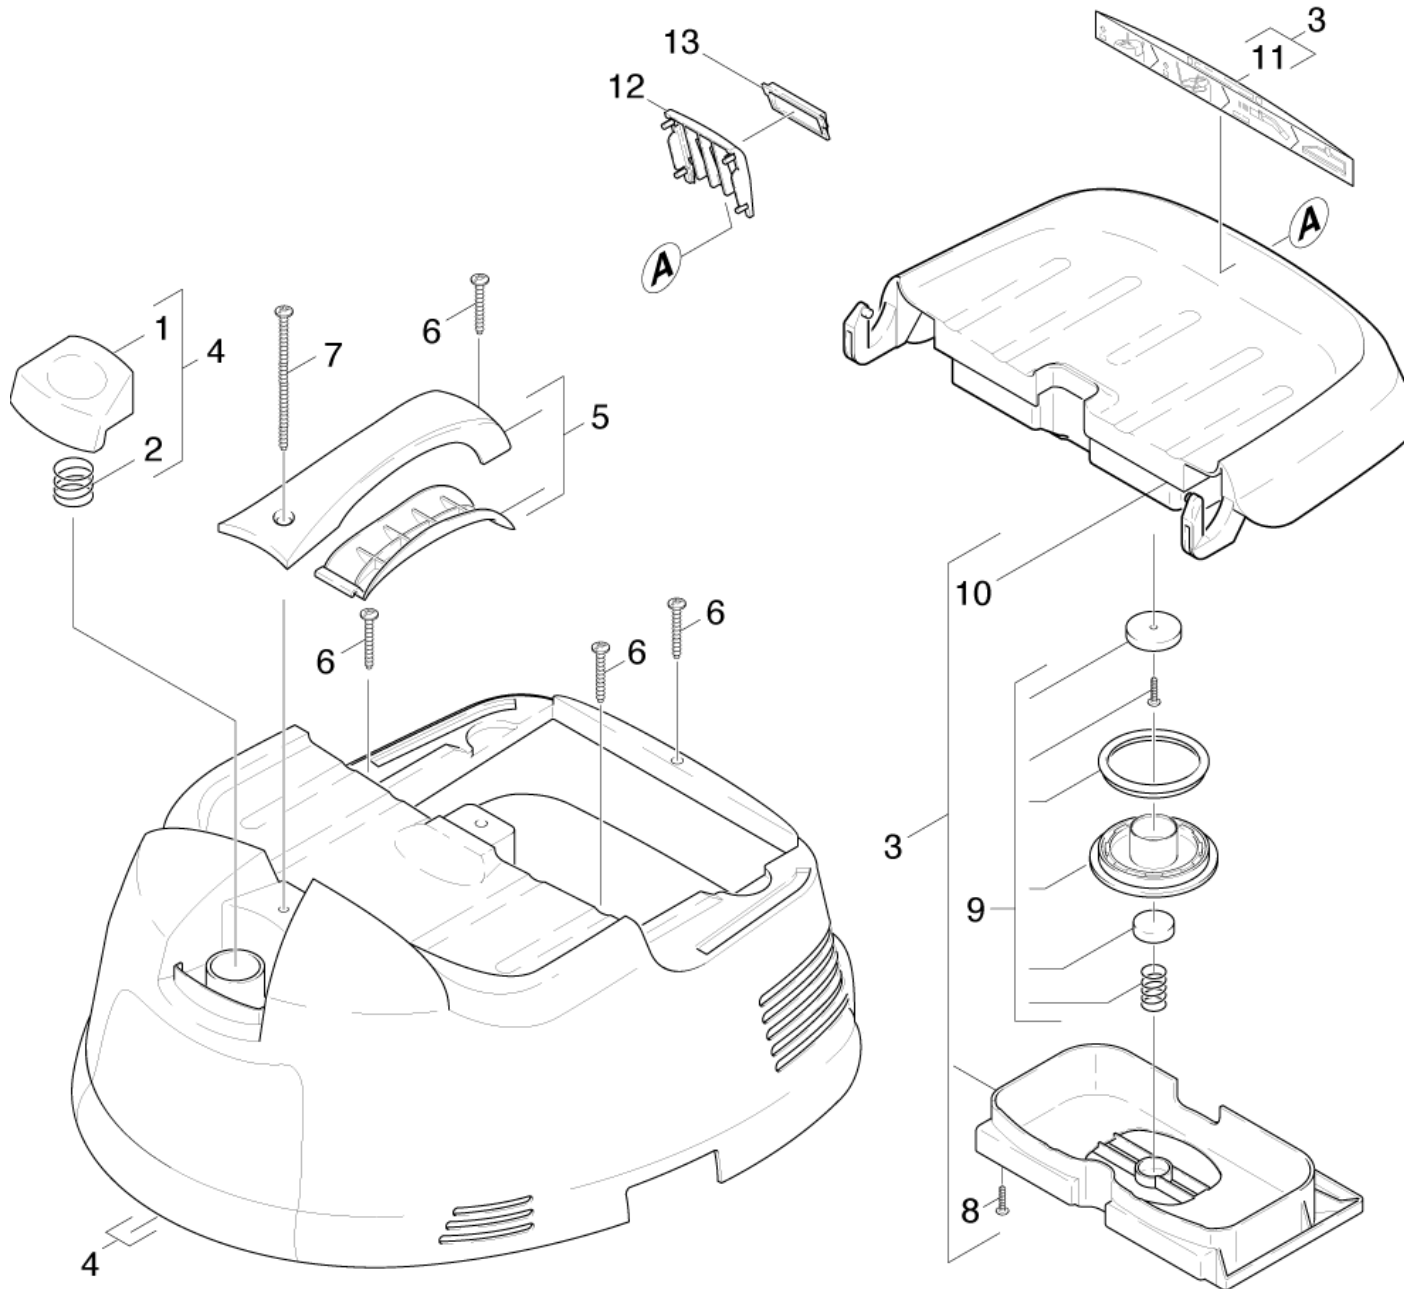

10 Cover individual parts

Professional \ Vacuum cleaner \ Wet-dry vacuum cleaner \ NT 65/2 Eco *EUR \ Spare parts list NT 65/2 ECO \ Cover individual parts

10 Cover individual parts

Professional \ Vacuum cleaner \ Wet-/dry vacuum cleaner \ NT 65/2 Eco *EUR \ Spare parts list NT 65/2 ECO \ Cover individual parts

KÄRCHER

POS	Article no.	Description	Quantity	Unit
12	5.064-017.0	Cover backwashing	1.000	ST
4	4.066-321.0	Cover complete NT 65/2 Eco	1.000	ST
10	5.063-997.0	Cover filter	1.000	ST
3	4.063-729.0	FILTER COVER kpl.	1.000	ST
5	4.321-150.0	Handhold complete	1.000	ST
11	5.384-885.0	Label	1.000	ST
1	5.324-057.0	Pushbutton	1.000	ST
8	7.303-086.0	Screw 5x30 -10.9-R2R (K-In6Rd)	5.000	ST
6	7.303-154.0	Screw 5x50 -A2-70 (In6Rd)	4.000	ST
7	7.303-155.0	Screw 5x100-A2-70 (IN6RD)	1.000	ST
13	5.032-303.0	Slider	1.000	ST
9	2.889-072.0	Spare part set PFC NT 65/2 Eco	1.000	ST
2	5.332-490.0	Spring pushbutton	1.000	ST