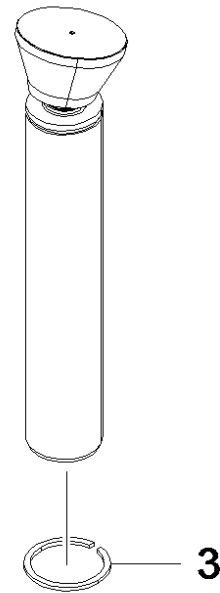

## 4 Piston complete only for replacement (4.553-280.0)

Professional \ High pressure cleaner hotwater \ Electric motor \ HDS 13/20-4 SX \*EU-II \ Spare parts list HDS 13/20-4 SX \*EU-II \ Pump set \ Piston \ Piston complete only for replacement

#### 4 Piston complete only for replacement (4.553-280.0)

Professional \ High pressure cleaner hotwater \ Electric motor \ HDS 13/20-4 SX \*EU-II \ Spare parts list HDS 13/20-4 SX \*EU-II \ Pump set \ Piston \ Piston complete only for replacement

POS	Article no.	Description	Quantity	Unit
3	6.343-142.0	Snap ring WR 22	1.000	ST