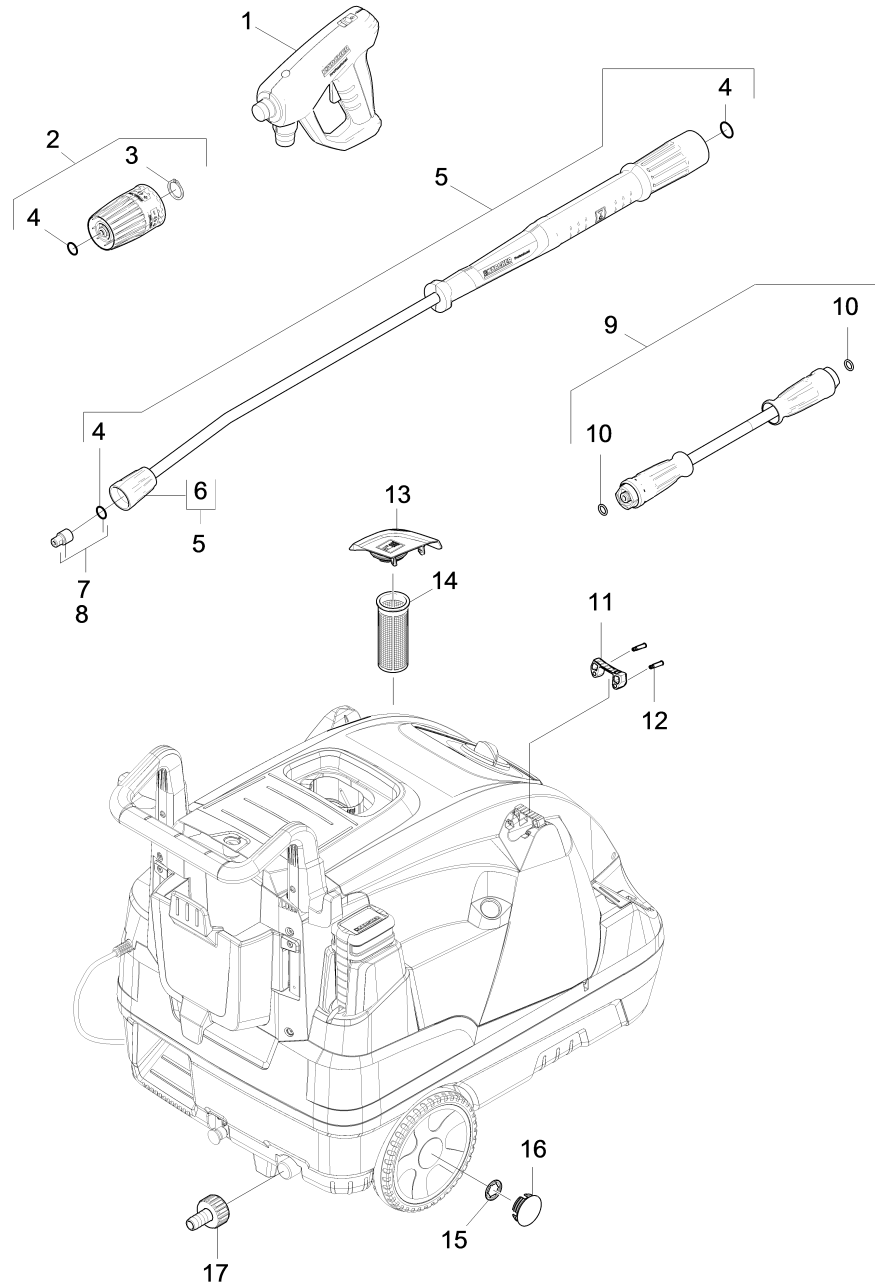

1030 Short spare parts list (1.174-900.3)

Professional \ High pressure cleaner hotwater \ Electric motor \ HDS 8/18-4 C *EU-I \ Short spare parts list

1030 Short spare parts list (1.174-900.3)

Professional \ High pressure cleaner hotwater \ Electric motor \ HDS 8/18-4 C *EU-I \ Short spare parts list

KÄRCHER

POS	Article no.	Description	Quantity	Unit
1	4.118-005.0	EASY!Force Advanced	1.000	ST
2	4.118-009.0	Rotary controller TR 700L	1.000	ST
3	7.343-069.0	Locking ring 25x1,2-1.4122 DIN 471	1.000	ST
4	2.880-001.0	Spare part set seals TR	3.000	ST
5	4.112-000.0	Jet pipe TR 1050 mm	1.000	ST
6	4.112-011.0	Protection part TR only for replacement	1.000	ST
7	2.113-008.0	Power nozzle TR 25043	1.000	ST
8	2.114-002.0	Steam nozzle TR 40050	1.000	ST
9	6.110-035.0	Hose assembly TR rotatable DN6 25MPa 10m	1.000	ST
10	2.880-154.0	O-Ring kit	1.000	ST
11	5.424-162.0	Fixing jet pipe	1.000	ST
12	5.314-143.0	Pin fixing jet pipe	2.000	ST
13	4.064-021.0	Cover fuel complete	1.000	ST
14	5.731-039.0	Filter	1.000	ST
15	6.343-162.0	Lock washer -25	2.000	ST
16	2.889-086.0	Set wheel cap	2.000	ST
17	2.640-492.0	Set water connection 1 "	1.000	ST