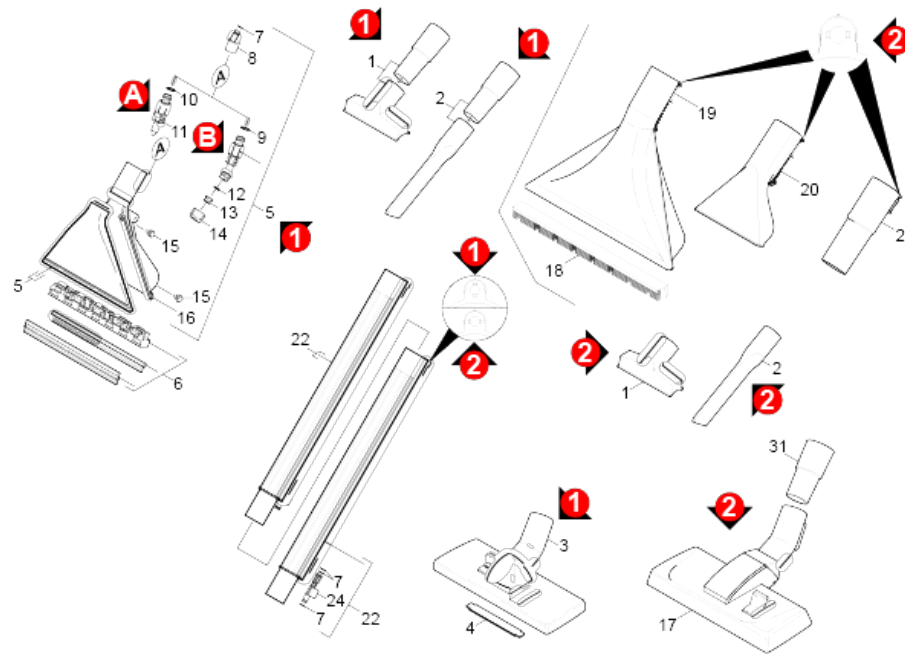

52 Accessories nozzles

Home and Garden \ Spray extraction \ SE 3001 *EU \ Spare parts list K 3001 / SE 3001 \ Accessories \ Accessories nozzles

52 Accessories nozzles

Home and Garden \ Spray extraction \ SE 3001 *EU \ Spare parts list K 3001 / SE 3001 \ Accessories \ Accessories nozzles

POS	Article no.	Description	Quantity	Unit	Serial number from	Serial number to	Remark	Foot note text
1	6.905-998.0	Upholstery nozzle complete NW35	1.000	ST				VERSION 2
1	2.638-607.0	Upholstery nozzle with reducer	1.000	ST				VERSION 1
2	6.900-385.0	Crevice nozzle DN35	1.000	ST				VERSION 2
2	2.638-606.0	Crevice nozzle	1.000	ST				VERSION 1
3	6.906-266.0	Dry suction nozzle	1.000	ST				VERSION 1
4	6.905-417.0	Thread clipper	1.000	ZSA				VERSION 1
5	2.863-152.0	Nozzle complete SRUEH-EX	1.000	ST	183896			VERSION 1
6	6.959-517.0	Hard surface adapter black	1.000	ST				VERSION 1
7	6.959-090.0	O-Ring seal 5,28X 1,78	9.000	ST				VERSION 1
8		Elbow connector black	1.000	ST			VERSION 1	BLACK
8	6.959-108.0	Elbow connector	1.000	ST			VERSION 1	GREY
9	6.362-101.0	O-Ring seal 8 X 2	2.000	ST				VERSION 1
10	6.362-101.0	O-Ring seal 8 X 2	1.000	ST				VERSION 1
11	7.777-999.0	Stockpiling discontinued	1.000	ST				
12	6.362-113.0	O-Ring seal 6,0 x 2,0 NBR 70	1.000	ST				
13	6.415-166.0	Nozzle mouthpiece	1.000	ST				VERSION 1
14	5.310-114.0	Nut	1.000	ST			VERSION 1	GREY
14	5.310-043.0	Nut	1.000	ST			VERSION 1	BLACK
15	6.959-111.0	Screw	4.000	ST				VERSION 1
16	6.959-520.0	Moulded part black	1.000	ST			VERSION 1	BLACK
16	6.959-360.0	Moulded part	1.000	ST			VERSION 1	GREY
17	6.906-894.0	Floor tool black RD270 DN35	1.000	ST				VERSION 2
18	9.012-277.0	Insert Teppichduese Spray-Ex	1.000	ST				VERSION 2
19	9.012-276.0	Carpet nozzle Spray-Ex	1.000	ST				VERSION 2
20	9.012-278.0	Hand nozzle Sprueh-ex/HOME LINE	1.000	ST				VERSION 2
21	9.012-279.0	Adapter /ADATTATORE	1.000	ST				VERSION 2