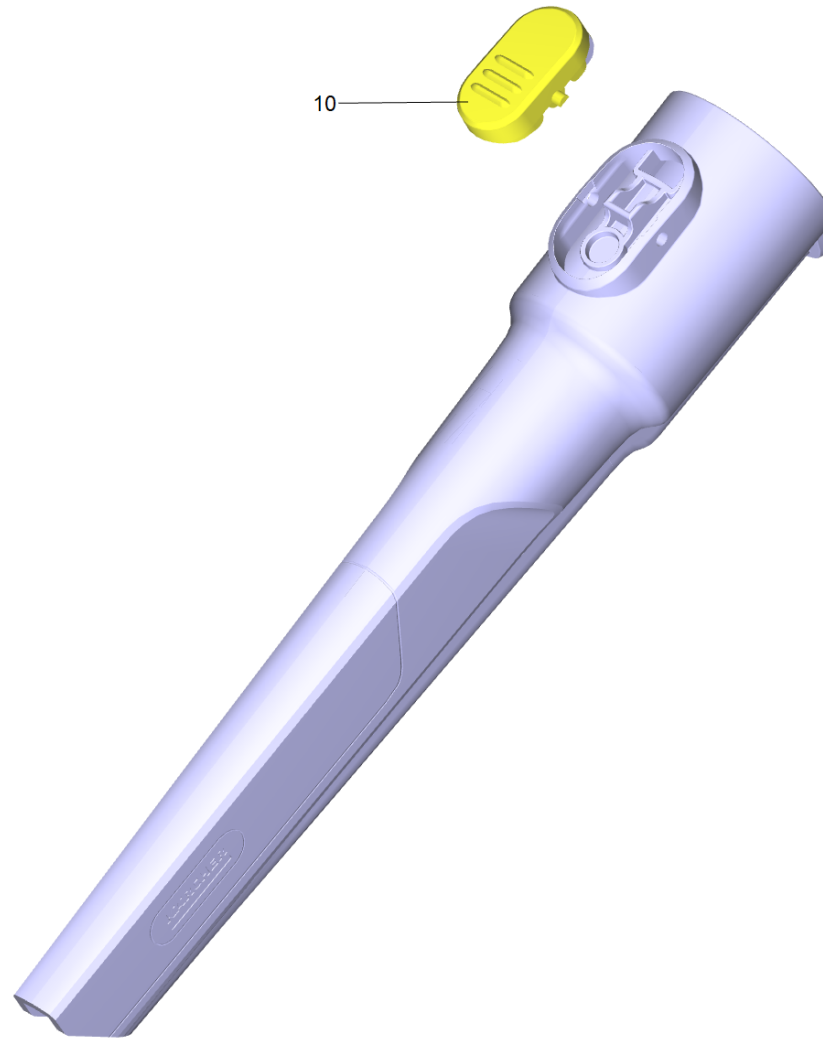

## 10 Washer joint nozzle SE (2.863-360.0)

Home and Garden \ Spray extraction \ SE 4 Plus \*EU \ Washer joint nozzle SE

## 10 Washer joint nozzle SE (2.863-360.0)

Home and Garden \ Spray extraction \ SE 4 Plus \*EU \ Washer joint nozzle SE

POS	Article no.	Description	Quantity	Unit
10	4.101-226.0	Set button for replacement	1	PC