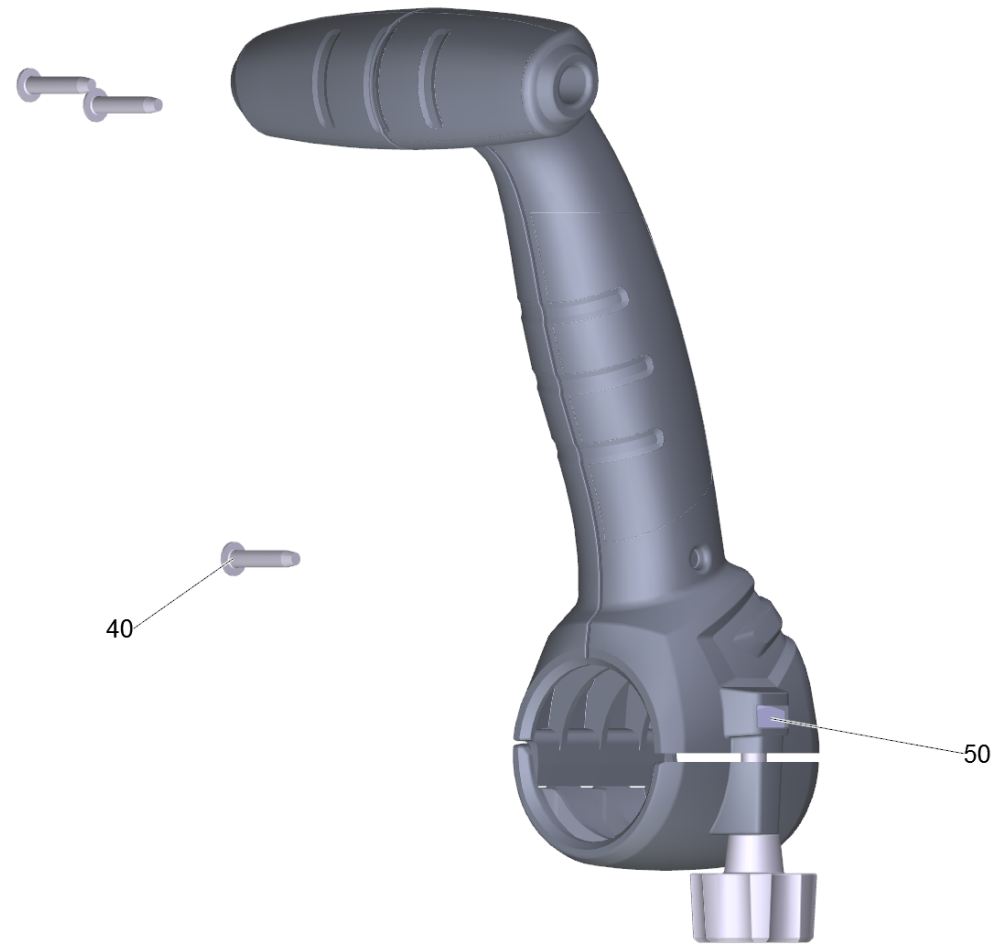

Hand grip jet pipe completely (4.321-380.0)

Professional \ High pressure cleaner hotwater \ Accessories \ Hand grip jet pipe completely

Hand grip jet pipe completely (4.321-380.0)

Professional \ High pressure cleaner hotwater \ Accessories \ Hand grip jet pipe completely

POS	Article no.	Description	Quantity	Unit
40	7.303-117.0	Screw 4x20 -A2-70 (In6Rd)	3.000	ST
50	7.311-571.0	Square nut M6 -05-A2E DIN 557	1.000	ST