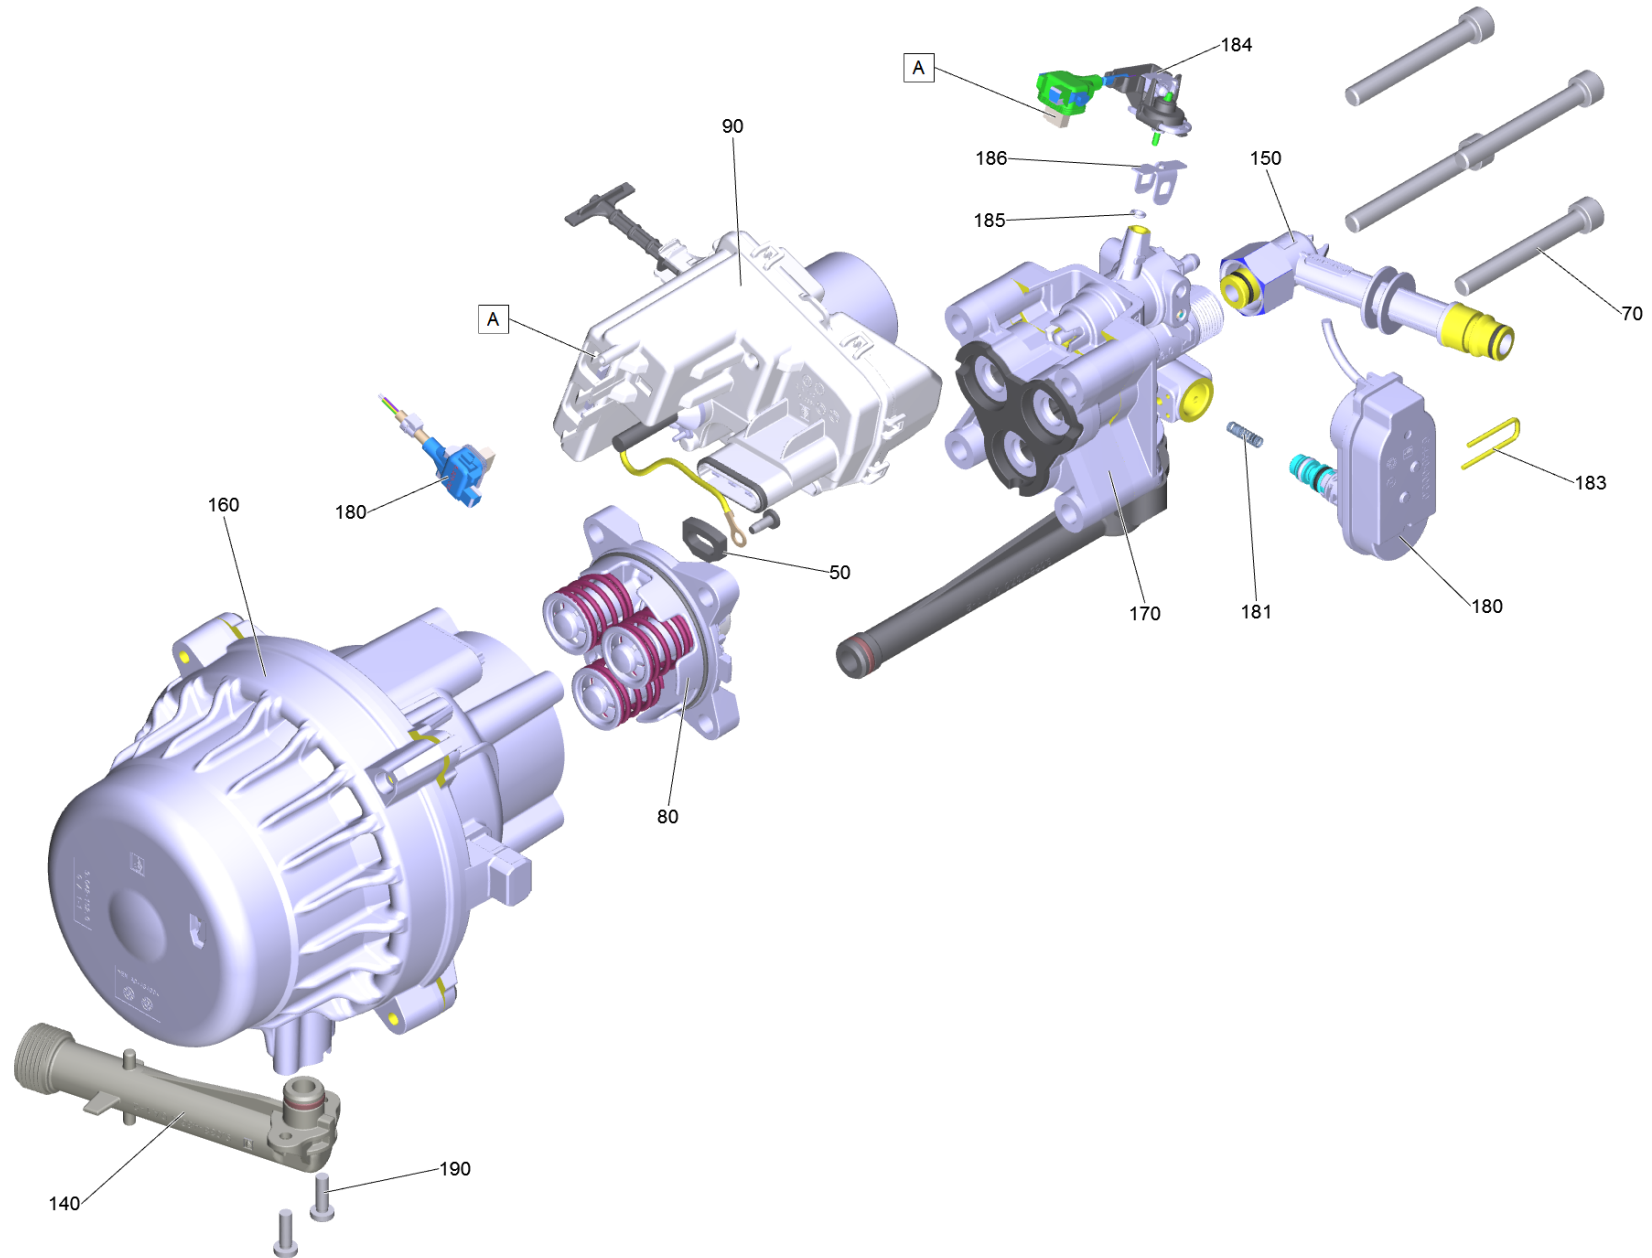

2 Set pump K5 FC Plus *EU

Home and Garden \ High pressure cleaner cold water \ Electric motor \ K 5 \ K 5 Premium Full Control Plus Flex *EU \ Spare parts list K5 Premium FC Plus Flex*EU \ Set pump K5 FC Plus *EU

KÄRCHER

2 Set pump K5 FC Plus *EU

Home and Garden \ High pressure cleaner cold water \ Electric motor \ K 5 \ K 5 Premium Full Control Plus Flex *EU \ Spare parts list K5 Premium FC Plus Flex*EU \ Set pump K5 FC Plus *EU

KÄRCHER

POS	Article no.	Description	Quantity	Unit
183	5.048-048.0	Clamp	1	PC
186	5.048-047.0	Clamp pressure sensor	1	PC
70	7.306-151.0	Cylinder head screw M8x65 -8.8-A2E ISO4	4	PC
90	9.002-499.0	Electric box FC P EU	1	PC
150	9.013-435.0	HP inner fitting K5 FC Al	1	PC
180	6.440-000.3	Lifting drive complete	1	PC
160	9.002-467.0	Motor complete H85 EU WCM 3 (ric)	1	PC
185	6.363-716.0	O-Ring seal 2,2x1,7 -NBR 80	1	PC
181	5.333-215.0	Pressure spring by-pass	1	PC
184	6.630-985.3	Pressure switch	1	PC
170		Pump complete Alu FC Plus	1	PC
190	7.303-076.0	Sheet metal screw ST4,8X13 -St-R2R (In6	2	PC
50	9.048-071.0	Spacer - Seal	1	PC
140	9.002-432.0	Suction connection cpl FC + filter	1	PC
80		Thrust guidance FC/SCR K5	1	PC