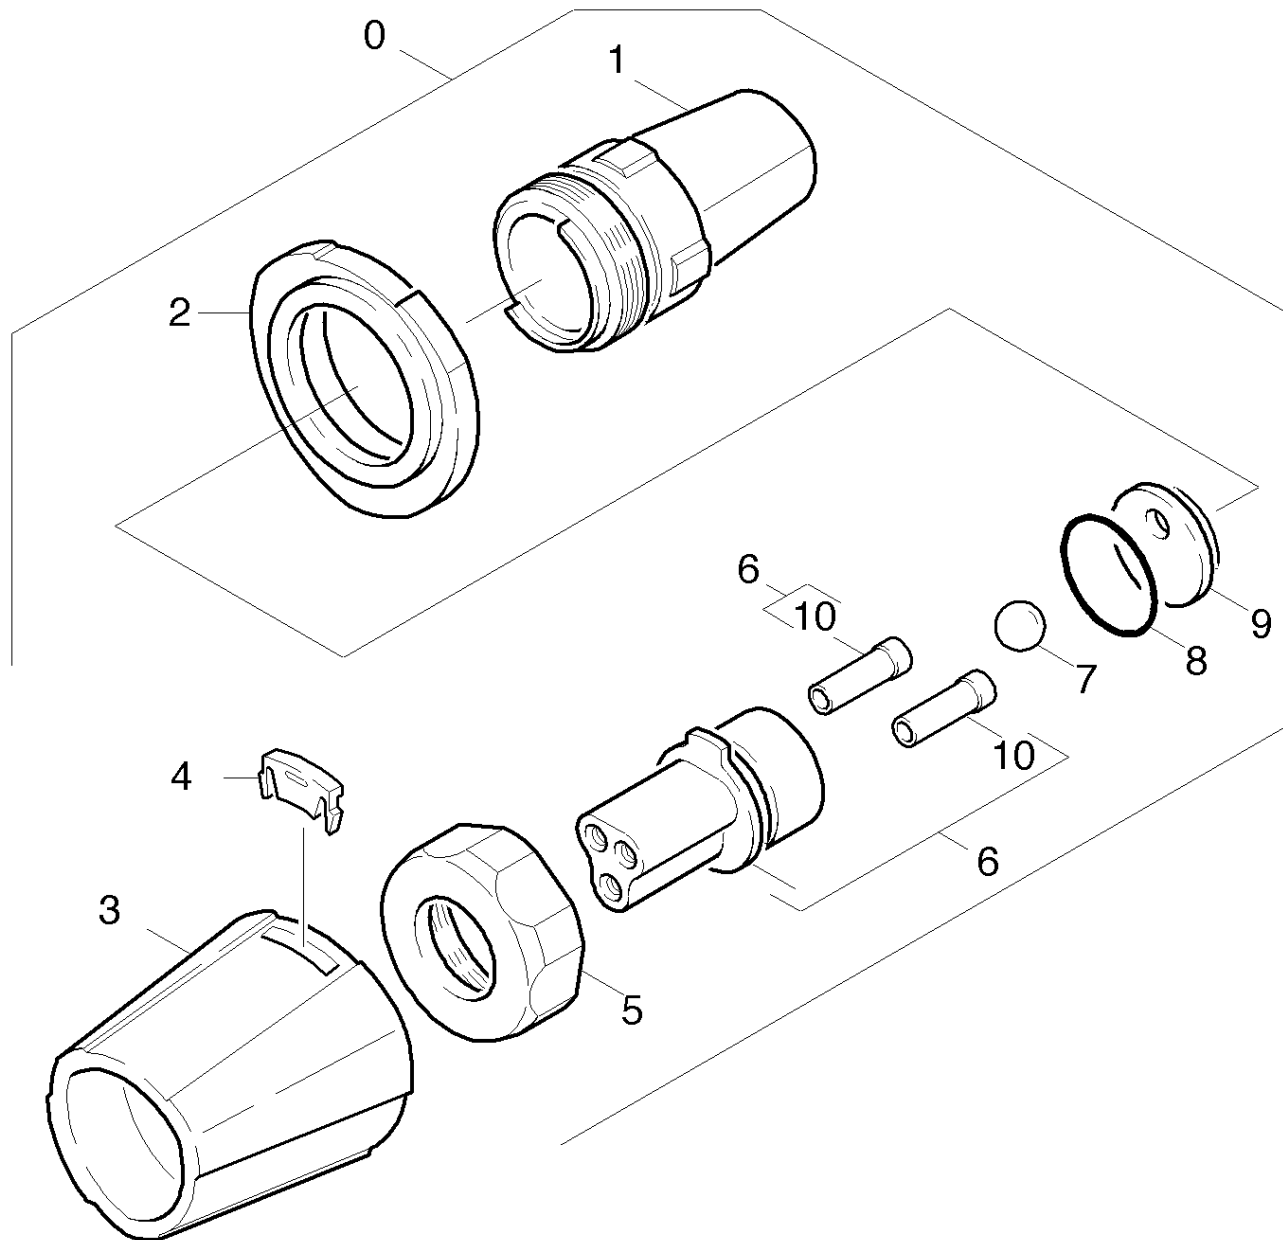

45 Nozzle

Overview technical documents/Professional/High pressure cleaner cold water/Electric motor/HD 6/16-4M PLUS *EU (1.524-107.0)/Spare parts list HD 6/16/40 Accessories/45 Nozzle

45 Nozzle

Overview technical documents/Professional/High pressure cleaner cold water/Electric motor/HD 6/16-4M PLUS *EU (1.524-107.0)/Spare parts list HD 6/16/40 Accessories/45 Nozzle

Rez.daļas/nodil.pakļ.daļas	Poz.	Materiāla Nr.	Nosaukums	Daudzums	Pārdoš. vienība	no sēr. Nr..	līdz sēr. Nr.
X-X	0	4.767-065.0	Triple jet nozzle with packing 05	1.000	ST	0000000000	0000000000
Pozīcijas teksts: 1.524-110.0							
	1	4.060-395.0	Housing complete only for replacement	1.000	ST	0000000000	0000000000
	2	5.394-401.0	protection part	1.000	ST	0000000000	0000000000
	3	5.394-402.0	protection part	1.000	ST	0000000000	0000000000
	4	5.031-709.0	moulded part	1.000	ST	0000000000	0000000000
	5	5.311-192.0	Union nut	1.000	ST	0000000000	0000000000
	6	4.764-157.0	Nozzle holder 047	1.000	ST	0000000000	0000000000
Pozīcijas teksts: 1.524-110.0							
	7	7.401-917.0	sphere	1.000	ST	0000000000	0000000000
	8	6.362-831.0	O-Ring d. 22x2 NBR 90	1.000	ST	0000000000	0000000000
	9	5.031-370.0	Moulded part	1.000	ST	0000000000	0000000000