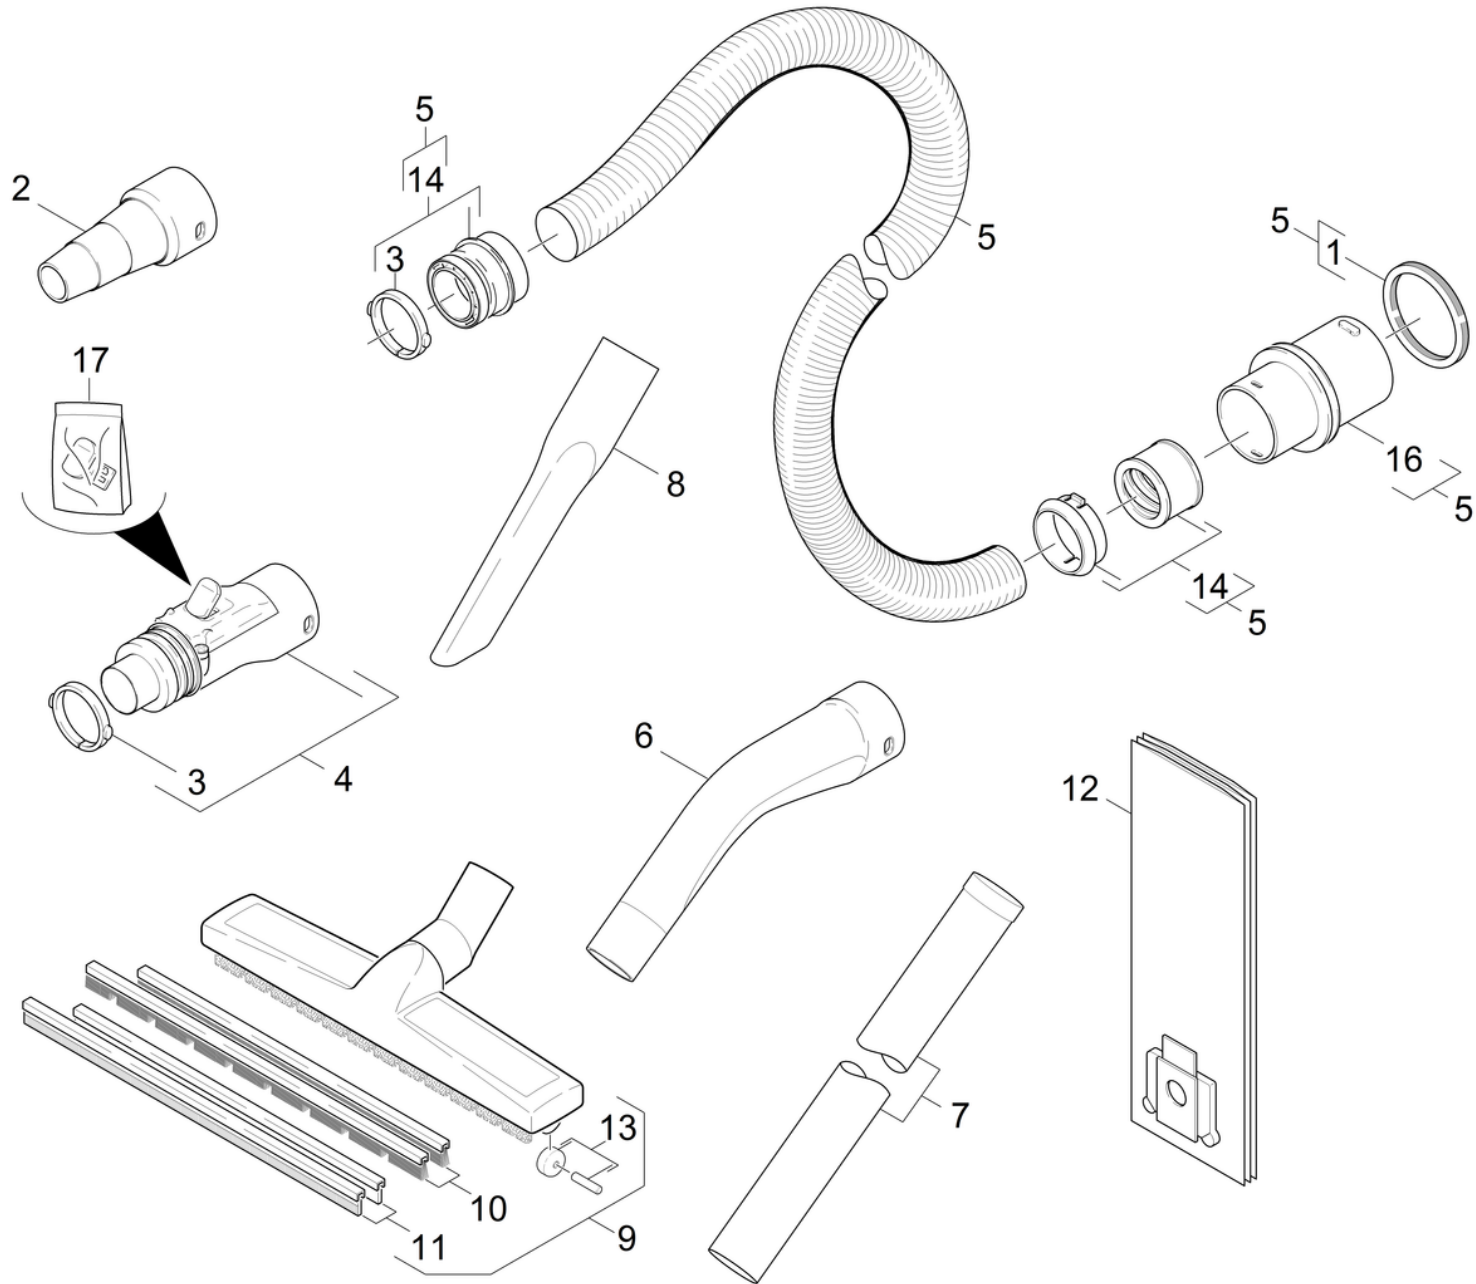

50 Accessories

Professional \ Vacuum cleaner \ Wet-/dry vacuum cleaner \ NT 561 ECO M *EU \ Spare parts list NT 561 ECO M \ Accessories

50 Accessories

Professional \ Vacuum cleaner \ Wet-/dry vacuum cleaner \ NT 561 ECO M *EU \ Spare parts list NT 561 ECO M \ Accessories

POS	Article no.	Description	Quantity	Unit	Foot note text
1	6.273-009.0	Joint ring EPDM	1	PC	
2	5.453-042.0	Sleeve for tool C35EL	1	PC	
3	5.031-703.0	Tension ring C35	2	PC	
4	4.060-478.0	Housing module C35	1	PC	
5	6.906-275.0	Suction hose C35	1	PC	
6	5.031-939.0	Elbow	1	PC	
7	6.902-046.0	Suction tube DN35	2	PC	
8	6.906-240.0	Crevice nozzle DN35	1	PC	
9	6.906-512.0	Floor tool DN35	1	PC	
10	6.903-278.0	Brush strips set	1	PC	
11	6.903-277.0	Set suction lips	1	PC	
12	6.904-207.0	Filter bag neutrally 5St.	1	ZSA	
12	6.904-208.0	Filter bag 5St. Kae.	1	ZSA	DRY
12	6.904-211.0	Filter bag 5St. Kae.	1	ZSA	WET
13	4.515-342.0	Roller complete with axle	2	PC	
14	2.639-690.0	Repair set	1	PC	
16	5.443-471.0	Hosebarb electrically conducting	1	PC	
17	4.324-015.0	Pushbutton module complete	1	PC	