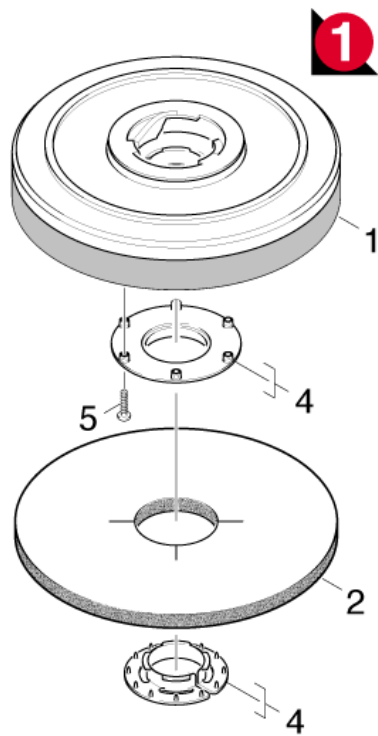

### BD 44 - 180 / DUO

### BD 44 - 450 / DUO

## 63 Others

Professional \ Floor cleaner \ Single disc machines \ BD 44-450 \*EU \ Spare parts list BD-44 180/450 \ Accessories \ Others

**KÄRCHER**

POS	Article no.	Description	Quantity	Unit	Remark	Foot note text
9	6.369-479.0	Brush Grit CROTTI	1.000	ST		
	<b>Item text1:</b> / 1.291-100.0 / -101.0 / -102.0					
9	6.369-477.0	Brush Shampoo Crotti	1.000	ST		
	<b>Item text1:</b> / 1.291-100.0 / -101.0 / -102.0					
6	6.369-474.0	Disk Crotti	1.000	ST	44-180	
	<b>Item text1:</b> / 1.291-100.0 / -101.0 / -102.0					
1	6.369-475.0	Disk Crotti	1.000	ST	44-450 VER 1	
	<b>Item text1:</b> / 1.291-110.0 / -111.0 / -112.0					
1	6.369-818.0	Disk High-Speed Crotti	1.000	ST	44-450 VER 2	
	<b>Item text1:</b> / 1.291-110.0 / -111.0 / -112.0					
4	6.957-270.0	Holder CENTERGRIP	1.000	ST		
3	6.369-473.0	Pad black	1.000	ZSA		SCHWARZ
	<b>Item text1:</b> / 1.291-100.0 / -101.0 / -102.0					
3	6.369-471.0	Pad blue	1.000	ZSA		BLAU
	<b>Item text1:</b> / 1.291-100.0 / -101.0 / -102.0					
3	6.369-472.0	Pad green	1.000	ZSA		GRUEN
	<b>Item text1:</b> / 1.291-100.0 / -101.0 / -102.0					
3	6.369-470.0	Pad red	1.000	ZSA		ROT
	<b>Item text1:</b> / 1.291-100.0 / -101.0 / -102.0					
9	6.369-478.0	Polishing brush Crotti	1.000	ST		
2	6.369-469.0	Polishing pad white	1.000	ZSA		WEISS
	<b>Item text1:</b> / 1.291-110.0 / -111.0 / -112.0					
9	6.369-476.0	Scrubbing brush Crotti	1.000	ST		WEISS
	<b>Item text1:</b> / 1.291-100.0 / -101.0 / -102.0					
5	7.303-367.0	Sheet metal screw ST4,2X19,0-ST-A2E ISO	3.000	ST		
10	7.777-999.0	Stockpiling discontinued	1.000	ST	5 KG	