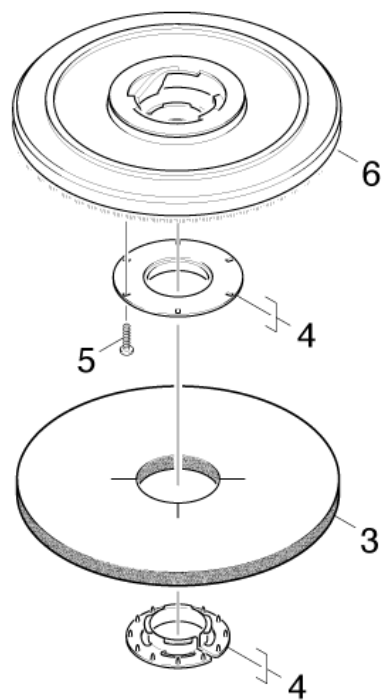

### BD 44 - 180 / DUO

### BD 44 - 450 / DUO

## 63 Others

Professional \ Floor cleaner \ Single disc machines \ BD 44-450 \*EU \ Spare parts list BD-44 180/450 \ Accessories \ Others

**KÄRCHER**

POS	Article no.	Description	Quantity	Unit	Remark	Foot note text
9	6.369-479.0	Brush Grit CROTTI	1.000	ST		
	<b>Item text1:</b> / 1.291-100.0 / -101.0 / -102.0					
9	6.369-477.0	Brush Shampoo Crotti	1.000	ST		
	<b>Item text1:</b> / 1.291-100.0 / -101.0 / -102.0					
6	6.369-474.0	Disk Crotti	1.000	ST	44-180	
	<b>Item text1:</b> / 1.291-100.0 / -101.0 / -102.0					
1	6.369-475.0	Disk Crotti	1.000	ST	44-450 VER 1	
	<b>Item text1:</b> / 1.291-110.0 / -111.0 / -112.0					
1	6.369-818.0	Disk High-Speed Crotti	1.000	ST	44-450 VER 2	
	<b>Item text1:</b> / 1.291-110.0 / -111.0 / -112.0					
4	6.957-270.0	Holder CENTERGRIP	1.000	ST		
3	6.369-473.0	Pad black	1.000	ZSA		SCHWARZ
	<b>Item text1:</b> / 1.291-100.0 / -101.0 / -102.0					
3	6.369-471.0	Pad blue	1.000	ZSA		BLAU
	<b>Item text1:</b> / 1.291-100.0 / -101.0 / -102.0					
3	6.369-472.0	Pad green	1.000	ZSA		GRUEN
	<b>Item text1:</b> / 1.291-100.0 / -101.0 / -102.0					
3	6.369-470.0	Pad red	1.000	ZSA		ROT
	<b>Item text1:</b> / 1.291-100.0 / -101.0 / -102.0					
9	6.369-478.0	Polishing brush Crotti	1.000	ST		
2	6.369-469.0	Polishing pad white	1.000	ZSA		WEISS
	<b>Item text1:</b> / 1.291-110.0 / -111.0 / -112.0					
9	6.369-476.0	Scrubbing brush Crotti	1.000	ST		WEISS
	<b>Item text1:</b> / 1.291-100.0 / -101.0 / -102.0					
5	7.303-367.0	Sheet metal screw ST4,2X19,0-ST-A2E ISO	3.000	ST		
10	7.777-999.0	Stockpiling discontinued	1.000	ST	5 KG	