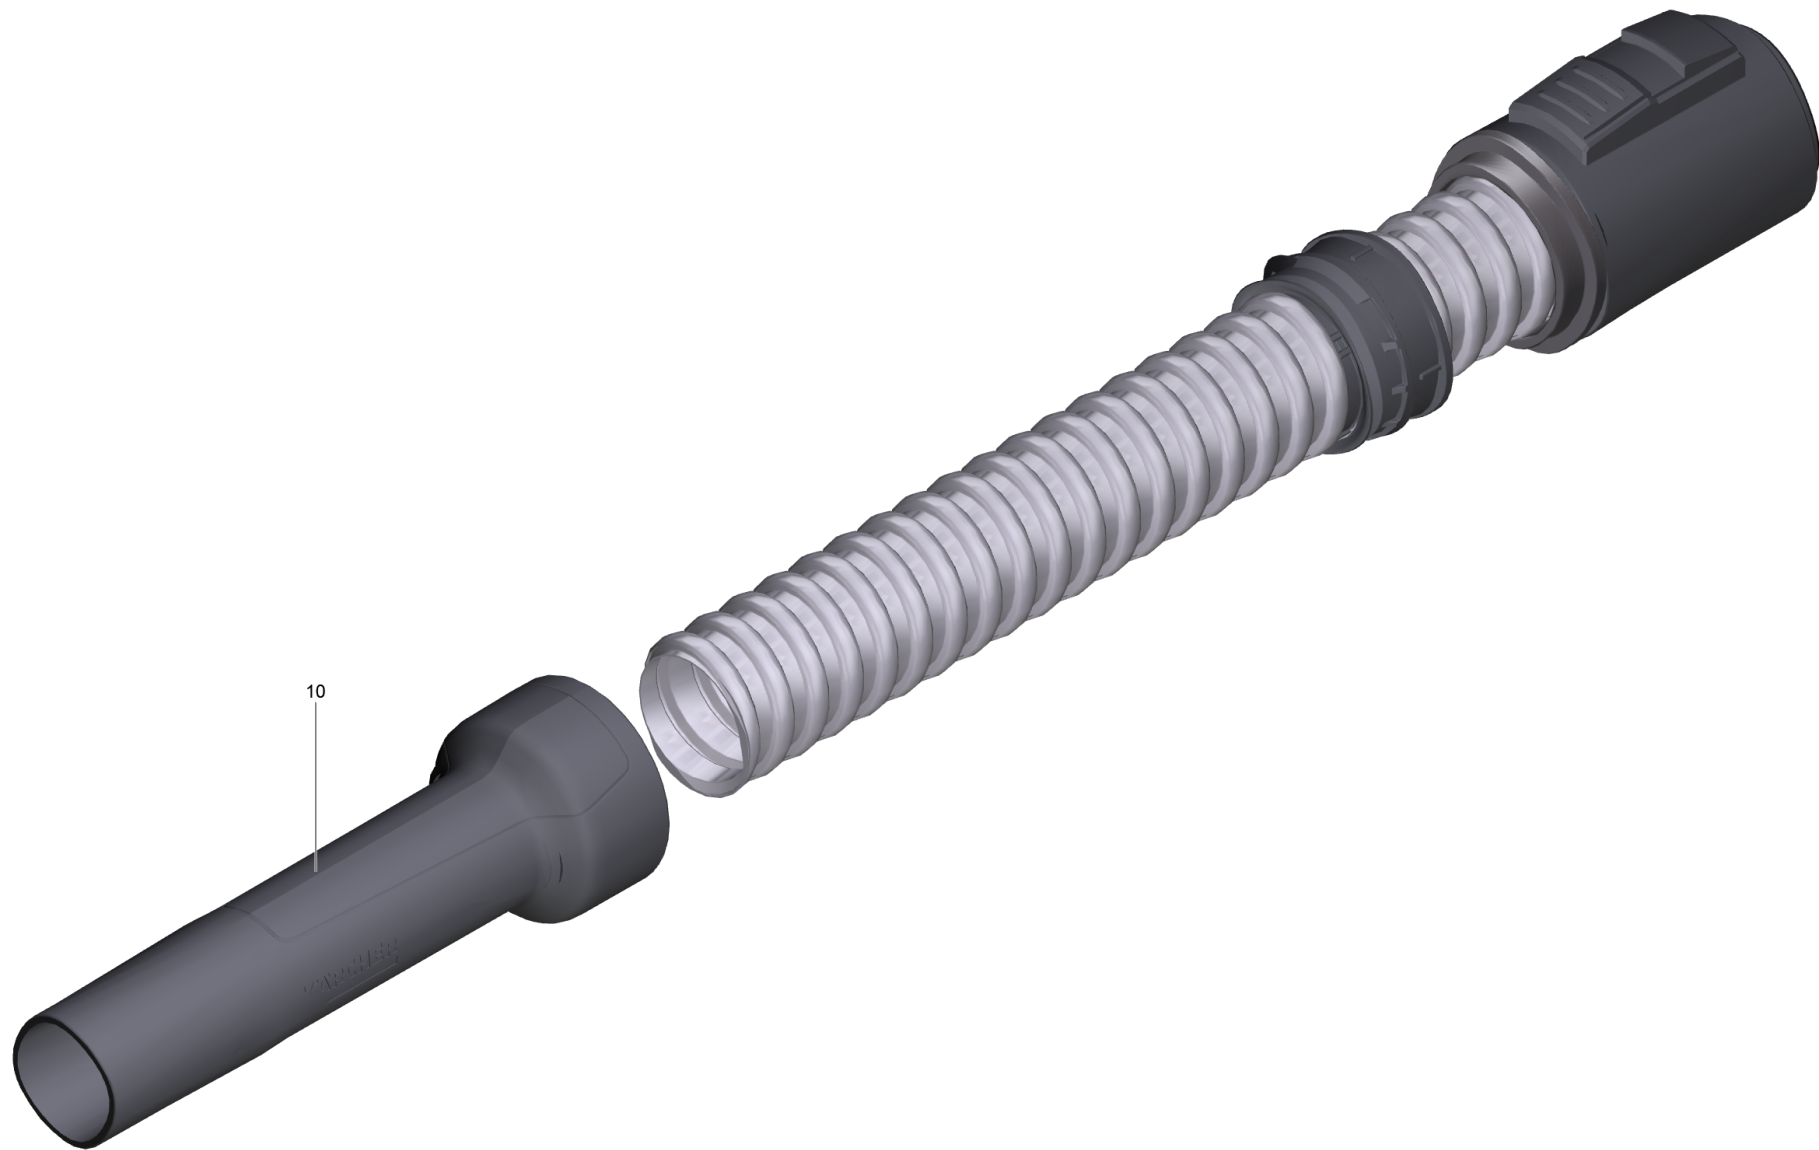

4 Suction hose complete for replacement WD 2 (4.440-132.3)

Home and Garden \ Vacuum cleaner \ Wet-/Dry vacuum cleanerwet \ KWD 1 V-12/2/18 (BY-)*EU \ Suction hose complete for replacement WD 2

4 Suction hose complete for replacement WD 2 (4.440-132.3)

Home and Garden \ Vacuum cleaner \ Wet-/Dry vacuum cleanerwet \ KWD 1 V-12/2/18 (BY-)*EU \ Suction hose complete for replacement WD 2

POS	Article no.	Description	Quantity	Unit
10	5.628-016.3	Hand grip WD 2 for replacement	1	PC