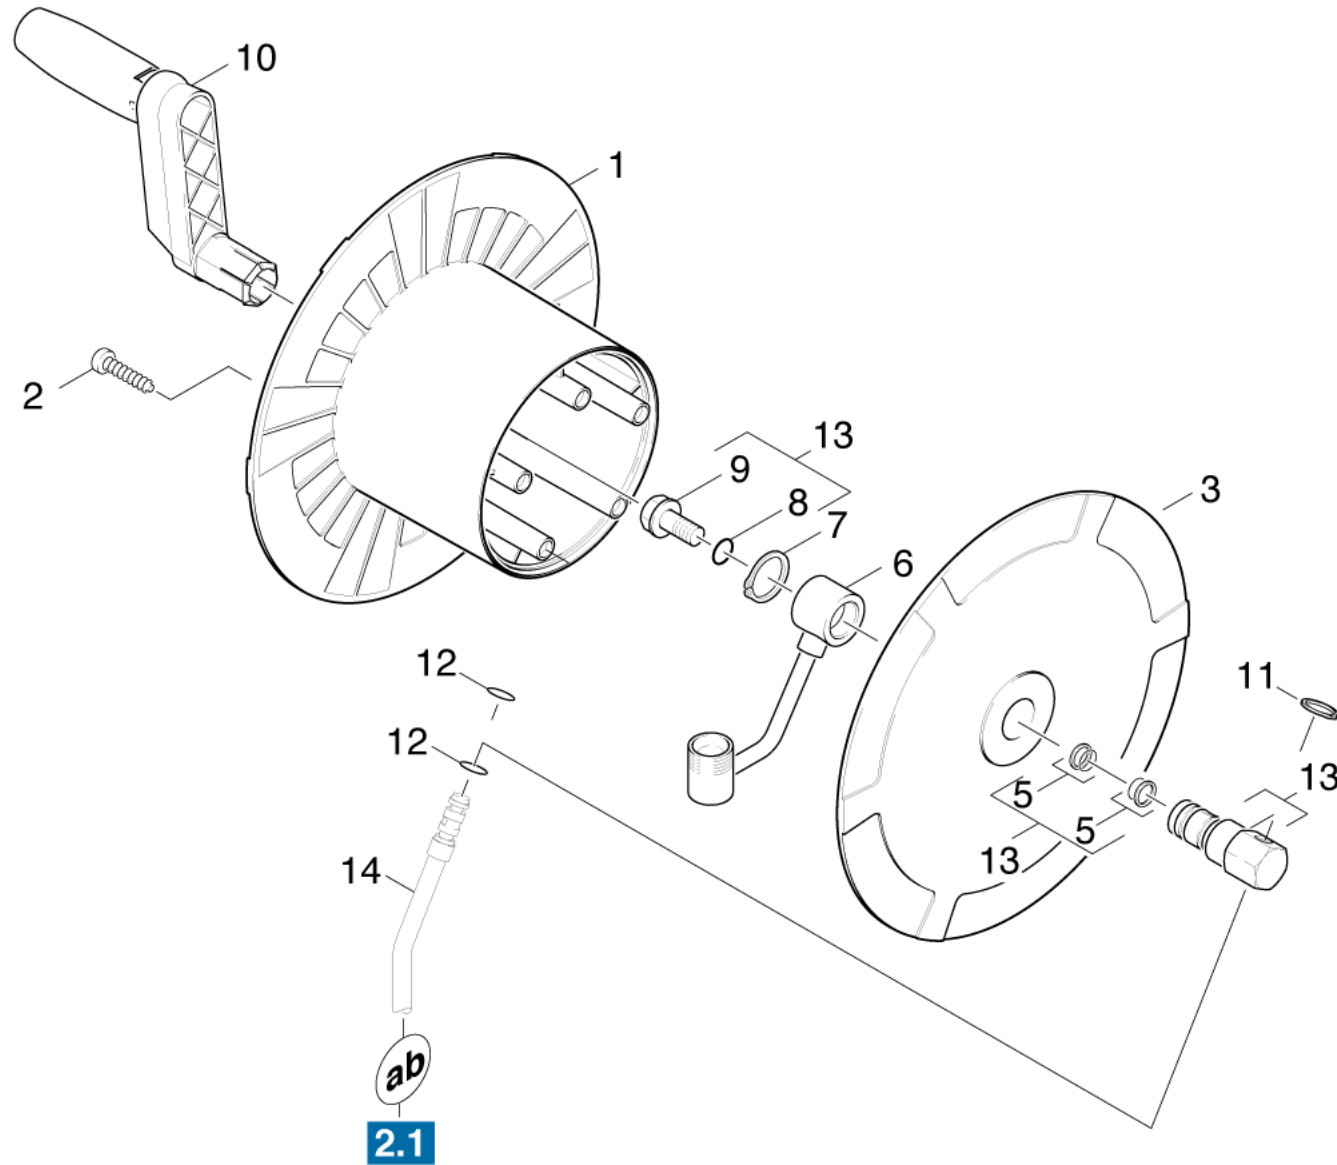

12 Hose reel

Home and Garden \ High pressure cleaner cold water \ Electric motor \ K 5 \ K 502MS-PLUS *EU \ Spare parts list K 502 MS \ Individual parts \ Hose reel

12 Hose reel

Home and Garden \ High pressure cleaner cold water \ Electric motor \ K 5 \ K 502MS-PLUS *EU \ Spare parts list K 502 MS \ Individual parts \ Hose reel

KÄRCHER

| POS | Preces Nr. | Apraksts | Quantity | Unit |
|-----|-------------|---|----------|------|
| 10 | 4.481-169.0 | Crank complete | 1.000 | ST |
| 12 | 6.362-176.0 | Gredzenblīve 6,07x1,78 | 2.000 | ST |
| 8 | 6.362-101.0 | Gredzenblīve 8 X 2 | 1.000 | ST |
| 9 | 7.304-027.0 | Hexagonal head screw M8x12-8.8-P2E EN 1 | 1.000 | ST |
| 7 | 7.343-018.0 | Locking ring | 1.000 | ST |
| 1 | 5.031-454.0 | Moulded part | 1.000 | ST |
| 3 | 5.031-455.0 | Moulded part | 1.000 | ST |
| 5 | 4.363-693.0 | O-Ring seal kpl. -nur fuer Ersatz- | 2.000 | ST |
| 13 | 4.108-001.0 | Pin complete only for replacement | 1.000 | ST |
| 14 | 4.421-564.0 | Pipelines complete | 1.000 | ST |
| 2 | 6.303-150.0 | Screw 4,2x 22 | 5.000 | ST |
| 11 | 7.343-300.0 | Sprostapaplāksne 7-A2 DIN 6799 | 1.000 | ST |
| 6 | 4.408-047.0 | Tube elbow | 1.000 | ST |