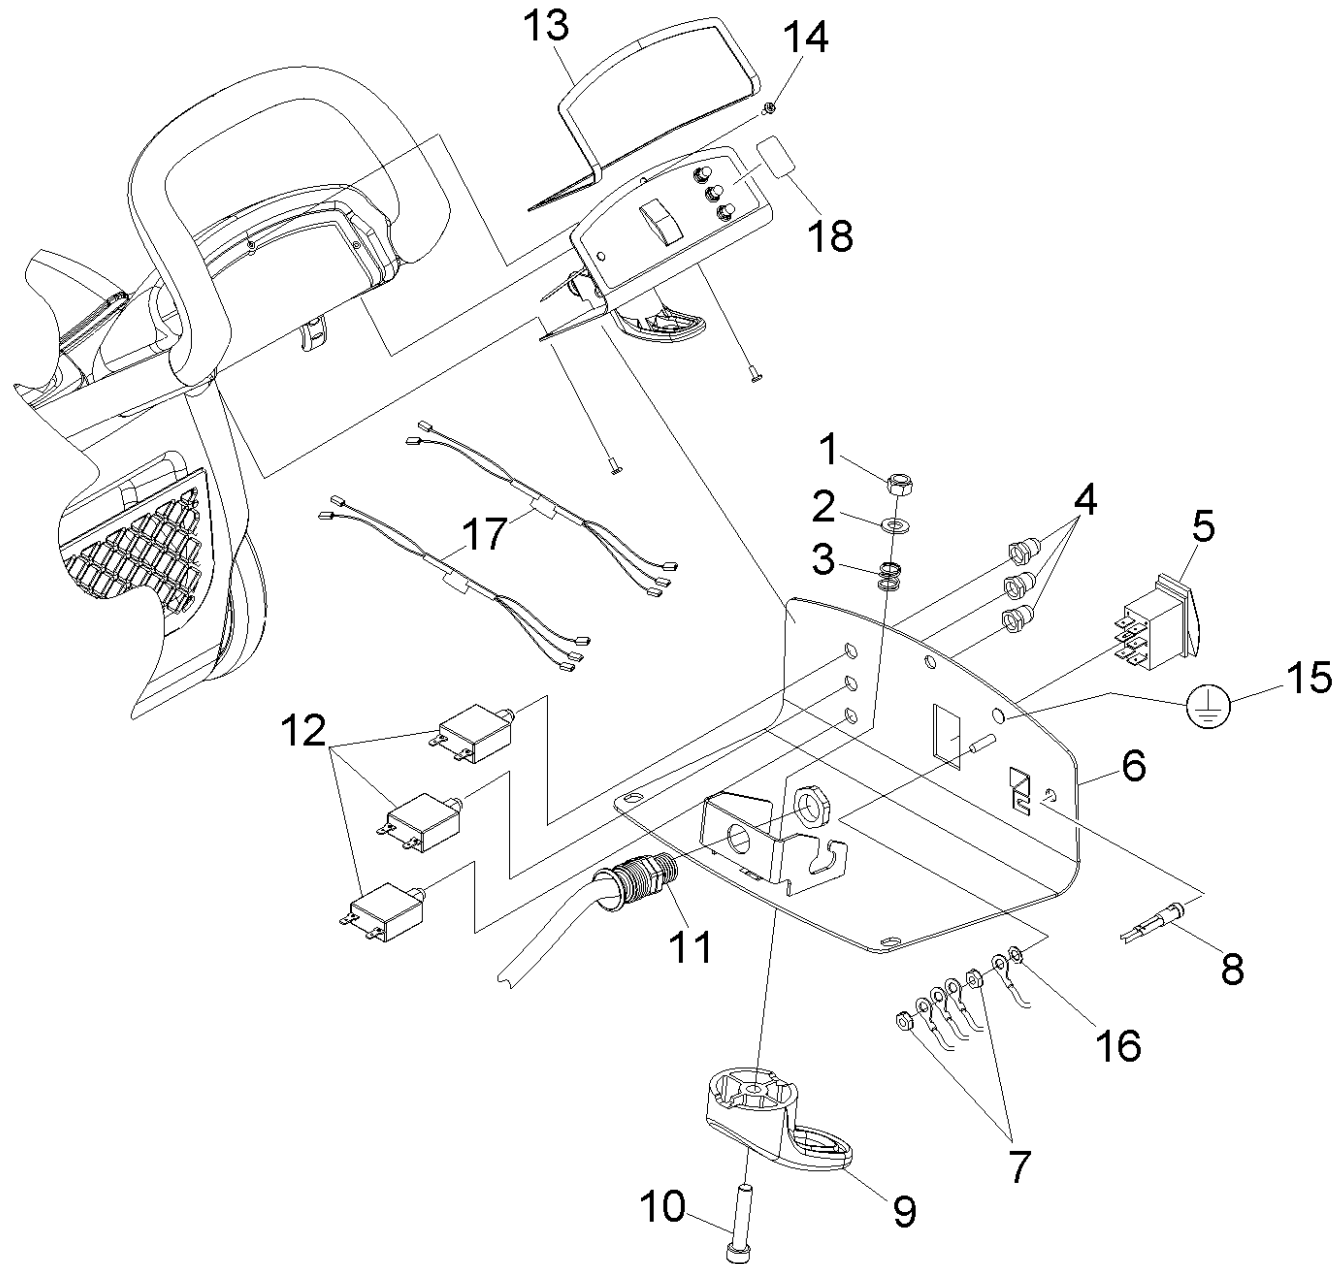

30 Control system

Professional \ Vacuum cleaner \ Dry vacuum cleaner \ CV 66/2 *EU \ Spare parts list CV 66/2 \ Control system

30 Control system

Professional \ Vacuum cleaner \ Dry vacuum cleaner \ CV 66/2 *EU \ Spare parts list CV 66/2 \ Control system

KÄRCHER

POS	Article no.	Description	Quantity	Unit	Remark
12	8.621-571.0	BREAKER 5A VDE CIRCUIT	3	PC	
11	8.621-718.0	Cable	1	PC	*GB
11	8.621-717.0	Cable	1	PC	*AU
11	8.621-716.0	CORD ASM, EURO 1.5MM X 75 BLK	1	PC	*EU
17	8.629-181.0	FILTER, EMI MAIN LCR F18158B	2	PC	
13	8.621-829.0	GASKET, CONSOLE, HANDLE	4	PC	
9	8.633-561.0	HOOK, UPPER, CORD YLW	1	PC	
18	8.635-028.0	LABEL, CTRL PNL, CV 66/2 -CN	1	PC	
15	6.643-145.0	Label earthing	1	PC	
1	8.617-264.0	Nut	1	PC	
7	8.600-570.0	NUT, 10-32 HEXSTRW LK STL ZNPLT	22	PC	
4	8.621-541.0	Protecting cap	3	PC	
14	8.627-682.0	SCREW, 10-32 X .5 PHTRHMS	3	PC	
10	8.622-383.0	SCREW, M8-1.25 X 40 SCHCS SS ISO4762	1	PC	
3	8.622-473.0	SPRING, COMP, 12MM OD X 12.7MM	1	PC	
11	7.777-999.0	Stockpiling discontinued	1	PC	*CN
5	8.600-713.0	Switch DPDT 2-POSITION ROCKER	1	PC	
16	8.601-064.0	Washer #10 LOCK EXT STAR SS	1	PC	
2	8.617-330.0	WASHER, M8 FLT SS ISO7098	1	PC	
6	8.622-596.0	WELDMENT, ELECTRICAL PANEL	1	PC	