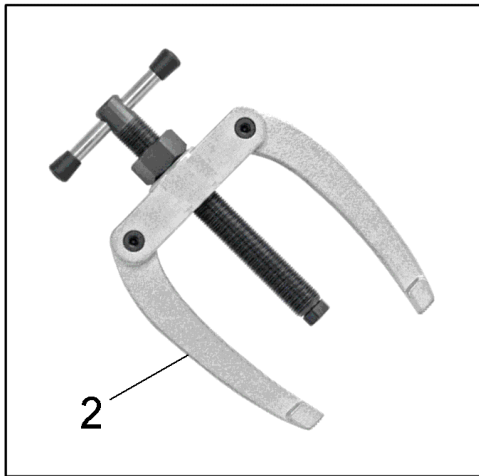

3 Internal puller

Home and Garden \ Tools \ Tools special \ Assembly-/dismounting tool \ Internal puller

3 Internal puller

Home and Garden \ Tools \ Tools special \ Assembly-/dismounting tool \ Internal puller

POS	Article no.	Description	Quantity	Unit
1	6.815-029.0	Internal puller D8-12mm	1.000	ST
1	6.815-159.0	Internal puller D5-8mm	1.000	ST
1	6.815-007.0	Internal puller D28-40mm	1.000	ST
1	6.815-023.0	Internal puller D=12-16mm	1.000	ST
1	6.815-013.0	Internal puller D14-19mm	1.000	ST
1	6.815-008.0	Internal puller D20-30mm	1.000	ST
2	6.815-009.0	Countersupport internal puller	1.000	ST
10	5.901-003.0	Extractor tool	1.000	ST