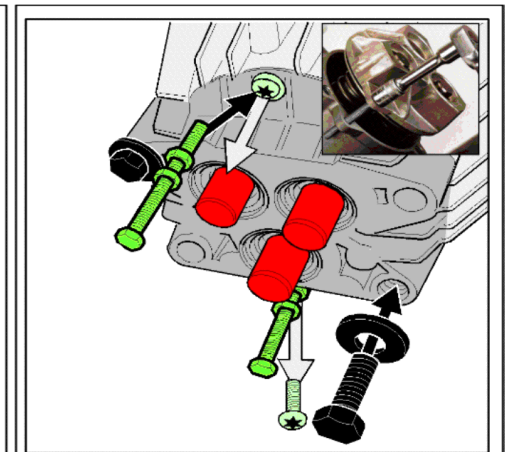

3 Internal puller

Home and Garden \ Tools \ Tools special \ Assembly-/dismounting tool \ Internal puller

3 Internal puller

Home and Garden \ Tools \ Tools special \ Assembly-/dismounting tool \ Internal puller

POS	Article no.	Description	Quantity	Unit
1	6.815-029.0	Internal puller D8-12mm	1.000	ST
1	6.815-159.0	Internal puller D5-8mm	1.000	ST
1	6.815-007.0	Internal puller D28-40mm	1.000	ST
1	6.815-023.0	Internal puller D=12-16mm	1.000	ST
1	6.815-013.0	Internal puller D14-19mm	1.000	ST
1	6.815-008.0	Internal puller D20-30mm	1.000	ST
2	6.815-009.0	Countersupport internal puller	1.000	ST
10	5.901-003.0	Extractor tool	1.000	ST