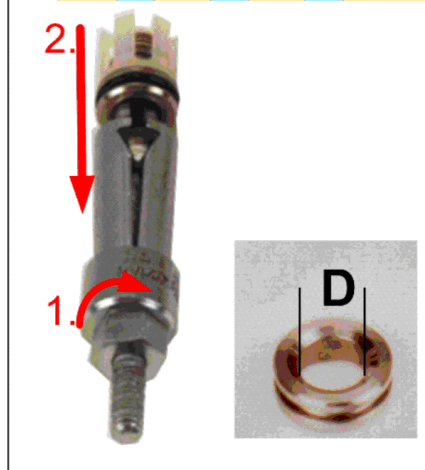

3 Internal puller

Home and Garden \ Tools \ Tools special \ Assembly-/dismounting tool \ Internal puller

3 Internal puller

Home and Garden \ Tools \ Tools special \ Assembly-/dismounting tool \ Internal puller

POS	Article no.	Description	Quantity	Unit
1	6.815-029.0	Internal puller D8-12mm	1.000	ST
1	6.815-159.0	Internal puller D5-8mm	1.000	ST
1	6.815-007.0	Internal puller D28-40mm	1.000	ST
1	6.815-023.0	Internal puller D=12-16mm	1.000	ST
1	6.815-013.0	Internal puller D14-19mm	1.000	ST
1	6.815-008.0	Internal puller D20-30mm	1.000	ST
2	6.815-009.0	Countersupport internal puller	1.000	ST
10	5.901-003.0	Extractor tool	1.000	ST