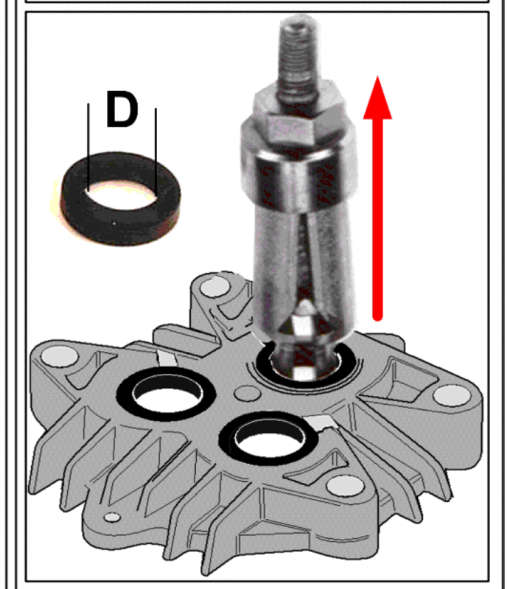

3 Internal puller

Home and Garden \ Tools \ Tools special \ Assembly-/dismounting tool \ Internal puller

3 Internal puller

Home and Garden \ Tools \ Tools special \ Assembly-/dismounting tool \ Internal puller

POS	Article no.	Description	Quantity	Unit
1	6.815-029.0	Internal puller D8-12mm	1.000	ST
1	6.815-159.0	Internal puller D5-8mm	1.000	ST
1	6.815-007.0	Internal puller D28-40mm	1.000	ST
1	6.815-023.0	Internal puller D=12-16mm	1.000	ST
1	6.815-013.0	Internal puller D14-19mm	1.000	ST
1	6.815-008.0	Internal puller D20-30mm	1.000	ST
2	6.815-009.0	Countersupport internal puller	1.000	ST
10	5.901-003.0	Extractor tool	1.000	ST