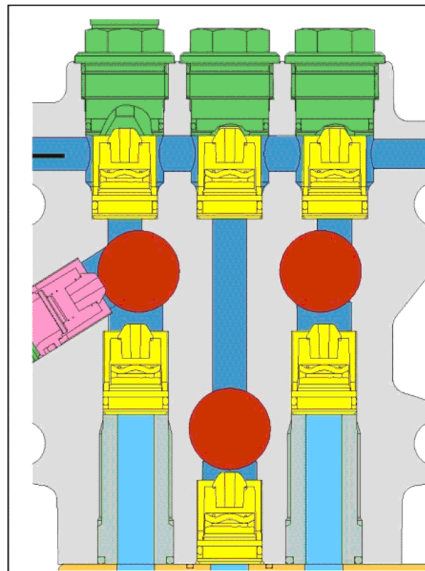

3 Internal puller

Home and Garden \ Tools \ Tools special \ Assembly-/dismounting tool \ Internal puller

3 Internal puller

Home and Garden \ Tools \ Tools special \ Assembly-/dismounting tool \ Internal puller

POS	Article no.	Description	Quantity	Unit
1	6.815-029.0	Internal puller D8-12mm	1.000	ST
1	6.815-159.0	Internal puller D5-8mm	1.000	ST
1	6.815-007.0	Internal puller D28-40mm	1.000	ST
1	6.815-023.0	Internal puller D=12-16mm	1.000	ST
1	6.815-013.0	Internal puller D14-19mm	1.000	ST
1	6.815-008.0	Internal puller D20-30mm	1.000	ST
2	6.815-009.0	Countersupport internal puller	1.000	ST
10	5.901-003.0	Extractor tool	1.000	ST