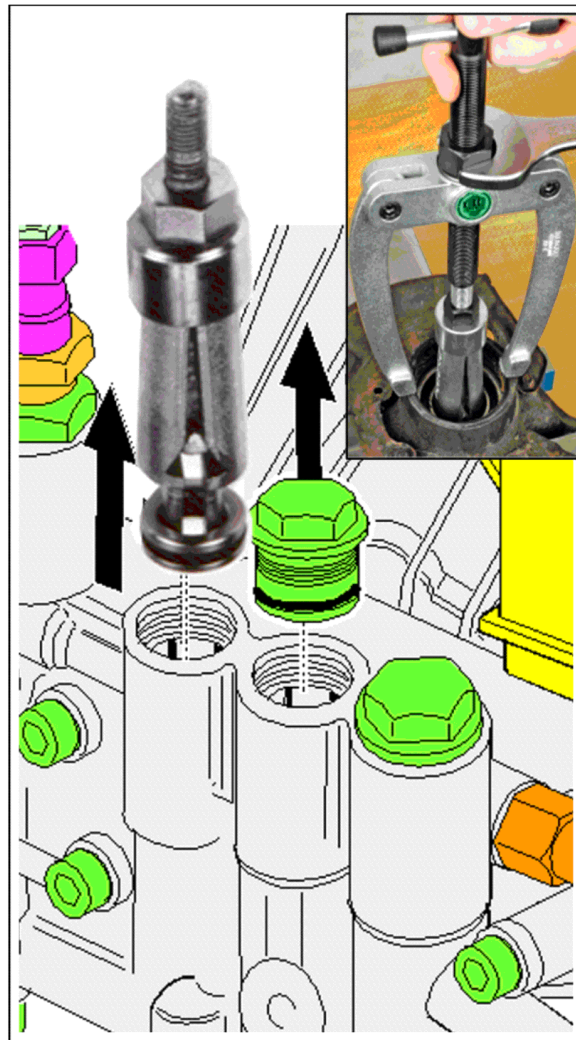

3 Internal puller

Home and Garden \ Tools \ Tools special \ Assembly-/dismounting tool \ Internal puller

3 Internal puller

Home and Garden \ Tools \ Tools special \ Assembly-/dismounting tool \ Internal puller

POS	Article no.	Description	Quantity	Unit
1	6.815-029.0	Internal puller D8-12mm	1.000	ST
1	6.815-159.0	Internal puller D5-8mm	1.000	ST
1	6.815-007.0	Internal puller D28-40mm	1.000	ST
1	6.815-023.0	Internal puller D=12-16mm	1.000	ST
1	6.815-013.0	Internal puller D14-19mm	1.000	ST
1	6.815-008.0	Internal puller D20-30mm	1.000	ST
2	6.815-009.0	Countersupport internal puller	1.000	ST
10	5.901-003.0	Extractor tool	1.000	ST