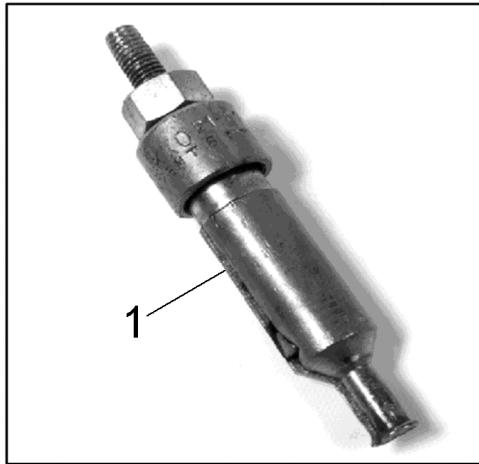

3 Internal puller

Home and Garden \ Tools \ Tools special \ Assembly-/dismounting tool \ Internal puller

3 Internal puller

Home and Garden \ Tools \ Tools special \ Assembly-/dismounting tool \ Internal puller

POS	Article no.	Description	Quantity	Unit
1	6.815-029.0	Internal puller D8-12mm	1.000	ST
1	6.815-159.0	Internal puller D5-8mm	1.000	ST
1	6.815-007.0	Internal puller D28-40mm	1.000	ST
1	6.815-023.0	Internal puller D=12-16mm	1.000	ST
1	6.815-013.0	Internal puller D14-19mm	1.000	ST
1	6.815-008.0	Internal puller D20-30mm	1.000	ST
2	6.815-009.0	Countersupport internal puller	1.000	ST
10	5.901-003.0	Extractor tool	1.000	ST