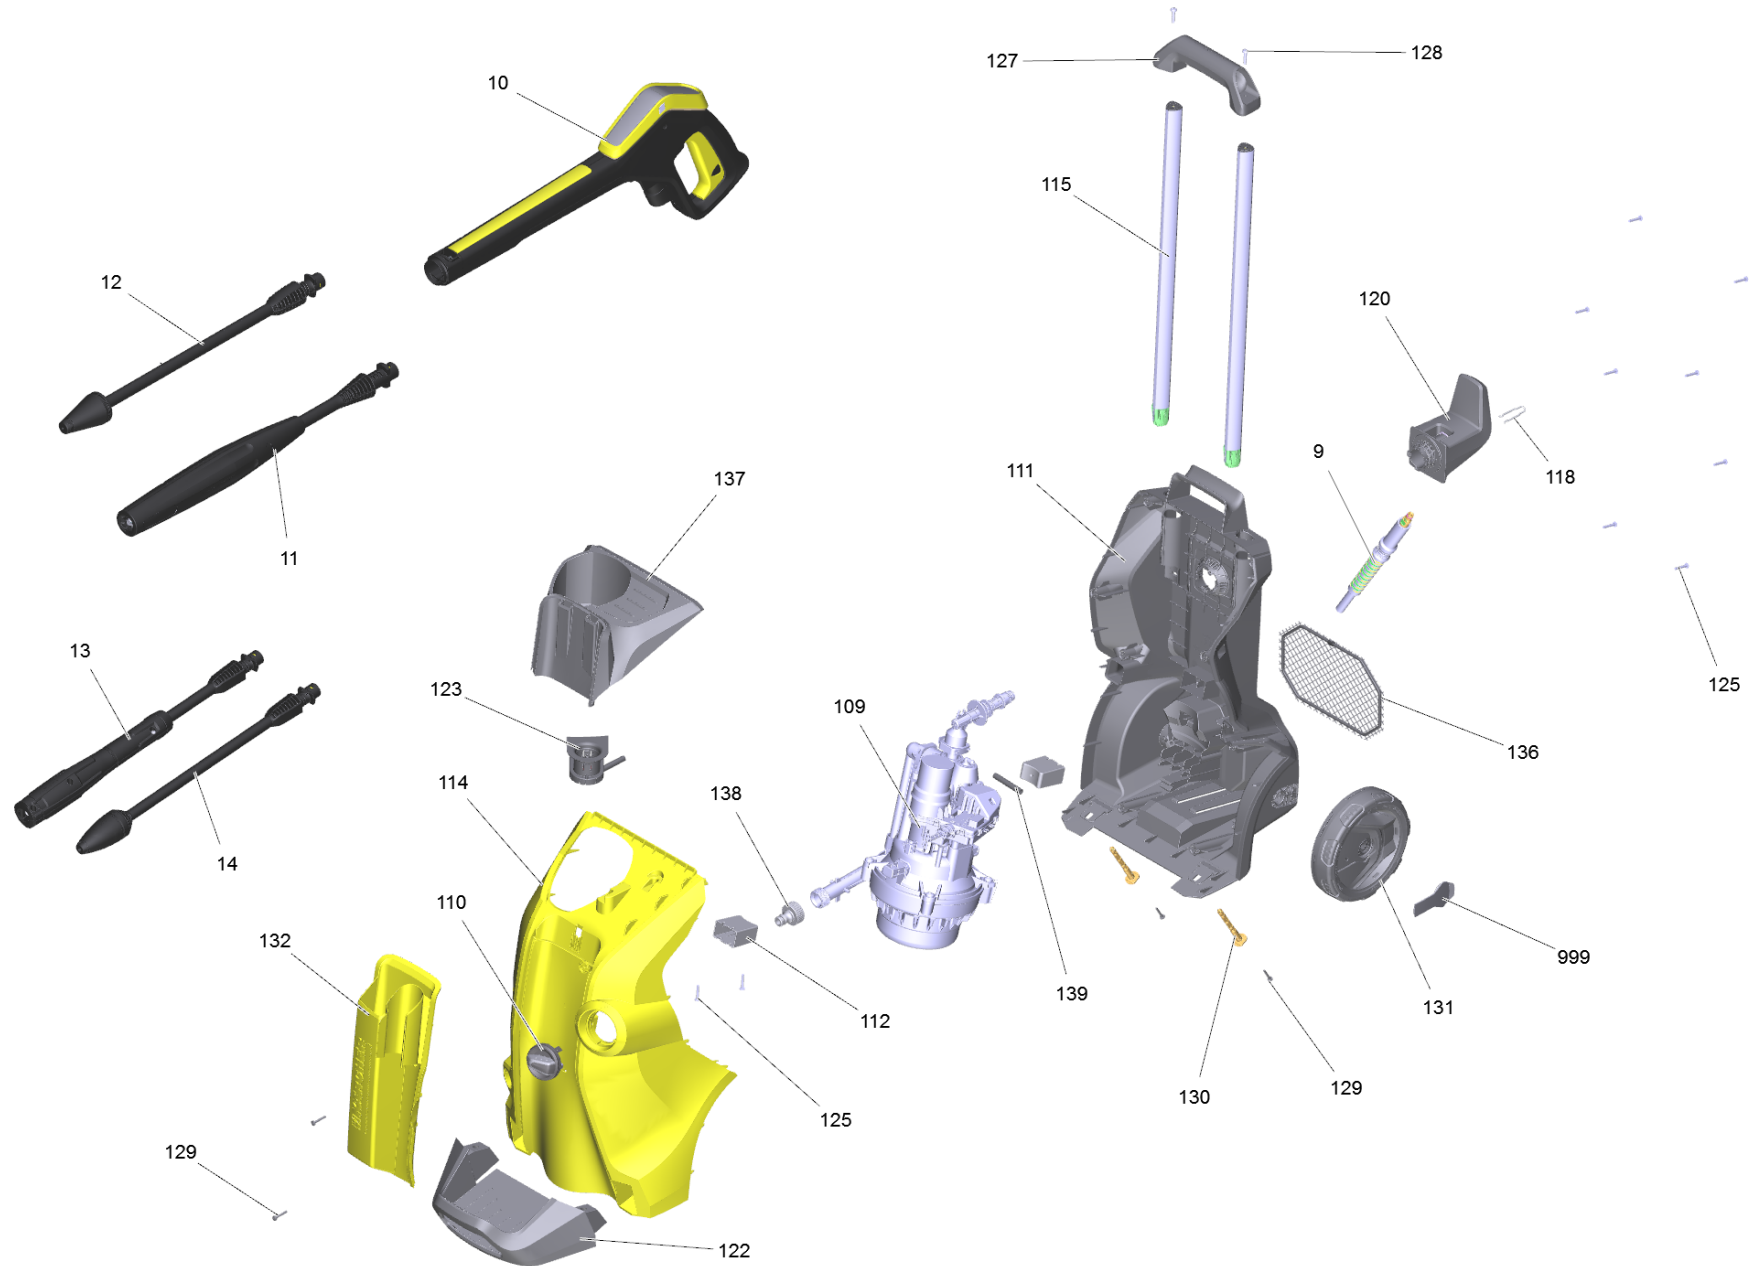

201 Spare parts list K4 Full Control *EU (5.973-750.0)

Home and Garden \ High pressure cleaner cold water \ Electric motor \ K 4 \ K 4 Full Control *EU \ Spare parts list K4 Full Control *EU

201 Spare parts list K4 Full Control *EU (5.973-750.0)

Home and Garden \ High pressure cleaner cold water \ Electric motor \ K 4 \ K 4 Full Control *EU \ Spare parts list K4 Full Control *EU

POS	Article no.	Description	Quantity	Unit	valid from	valid until	Foot note text
109		Pump set K4 FC *EU kpl	1	PC		299999	VERSION 1
109		Pump set K4 Micro PC *EU	1	PC	300000		VERSION 2
9	2.641-721.0	H 9 Q high pressure hose Quick Connect	1	PC			
11	2.642-725.0	VP 145 Vario Power Jet (packaged)	1	PC			
13	2.642-725.0	VP 145 Vario Power Jet (packaged)	1	PC			
14	2.642-728.0	DB 145 rotor nozzle packaged	1	PC			
10	2.644-327.0	G 160 Q pistol	1	PC			
120	4.100-775.0	Spare parts set pedestal rear FC ALU	1	PC			
12	4.764-068.0	Dirt blaster 0285	1	PC			
130	5.317-896.0	Bolt stand foot	2	PC			
139	6.388-216.0	Hose DN 5 (PVC)	1	m			
138	6.465-031.0	Connection cpl. 3/4	1	PC			
129	7.303-026.0	Screw 4x16-A2-70 (K-In6Rd)	4	PC			
123	9.002-423.0	Docking station complete FC	1	PC			
132	9.002-434.0	Spare parts set holder accessories	1	PC			
136	9.002-435.0	Accessory net	1	PC			
131	9.002-438.0	Wheel in pairs FC 1K D160	1	PC			
114	9.002-443.0	Front housing FC neutral packed	1	PC			
137	9.002-445.0	Top Panel FC spare part packed	1	PC			
122	9.002-446.0	Spare part Bumper FC packed	1	PC			
127	9.002-447.0	Spare part Handle FC packed	1	PC			
115	9.002-448.0	Telescopic handle ALU bar FC kpl	1	PC			SET OF 2 PIECES
999	9.038-445.0	Black cover FC 1K wheel D160	2	PC			
112	9.038-456.0	Holder pump	2	PC			
111	9.038-676.3	Housing rear FC**	1	PC			
118	9.039-336.0	Clamp	1	PC			
110	9.048-123.0	2K KNOB black	1	PC			
125	9.086-221.0	Screw ATF 4.1x22	10	PC			
128	9.086-221.0	Screw ATF 4.1x22	2	PC			