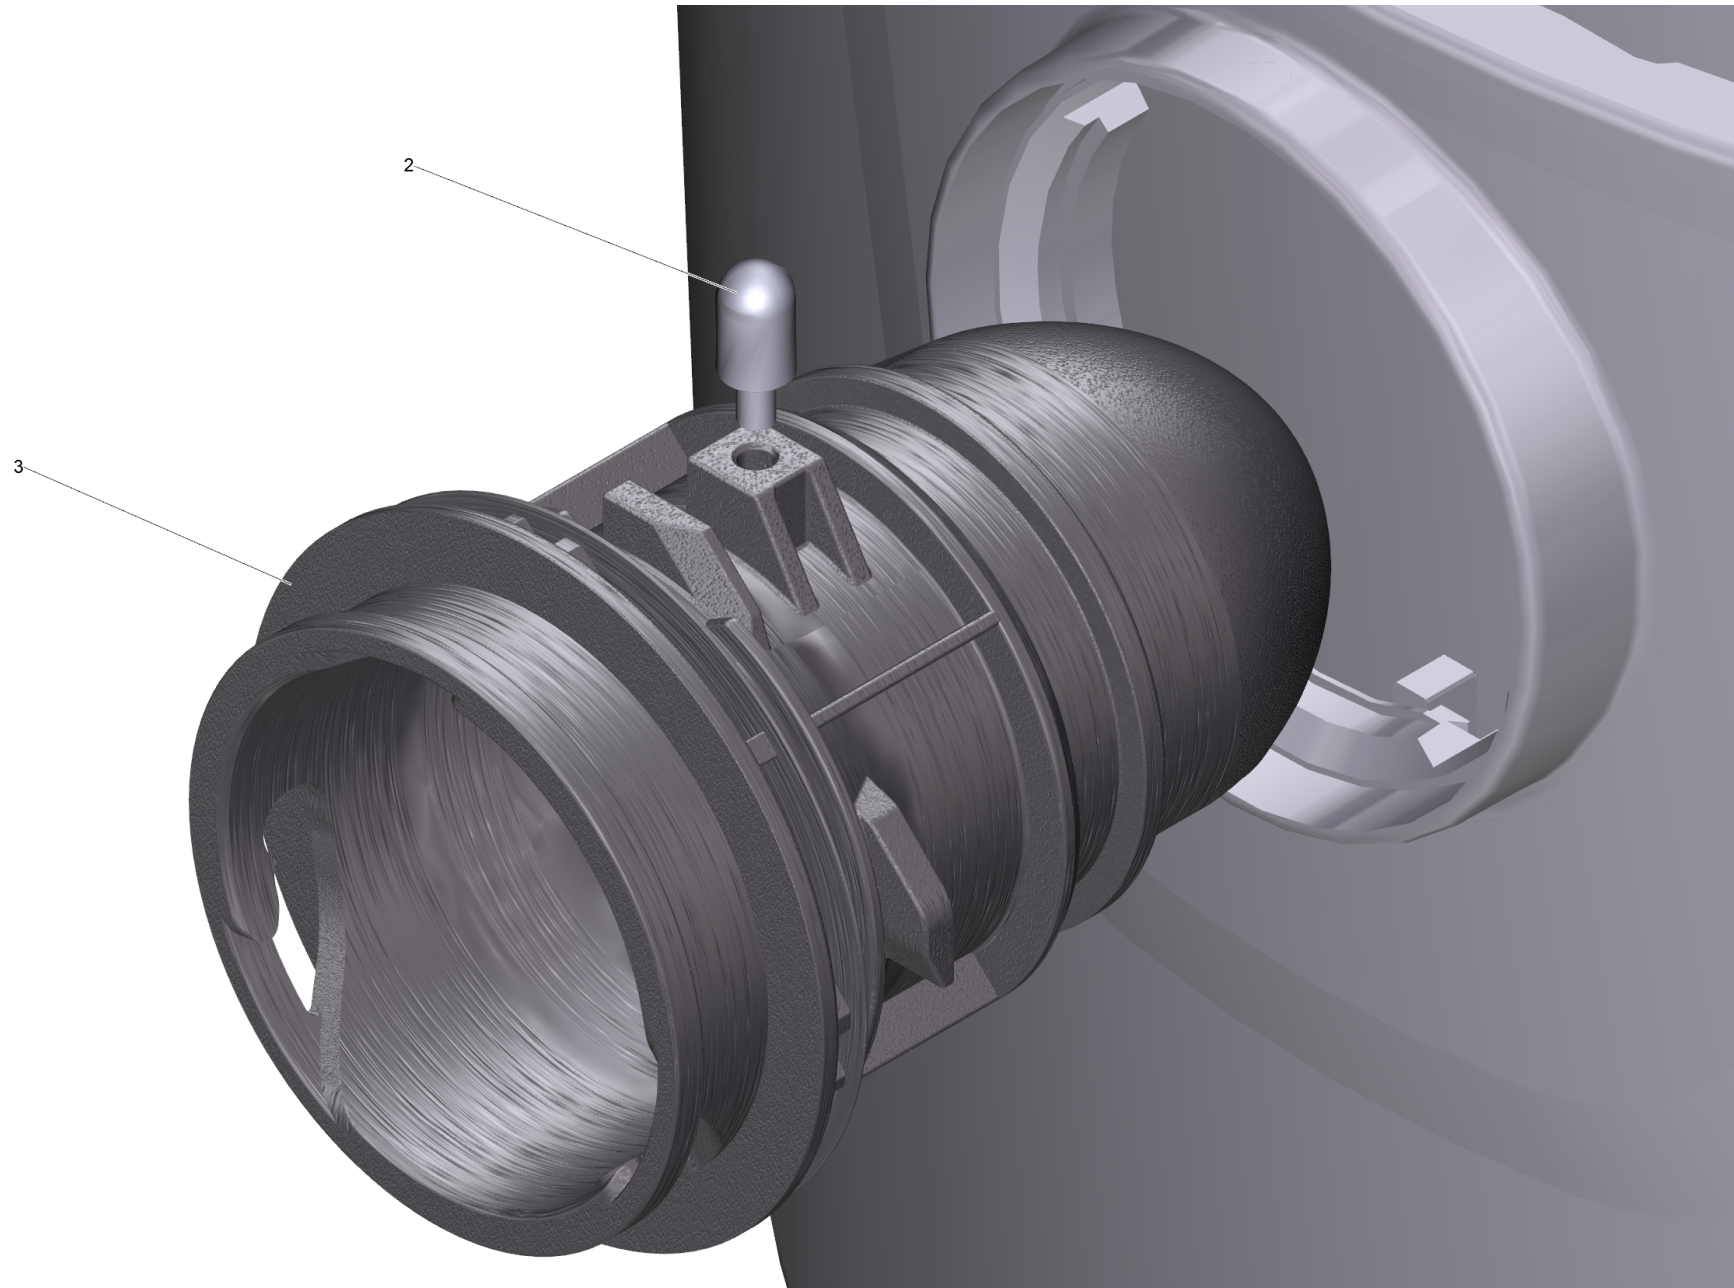

1 Tank basalt grey for replacement 65l (4.071-649.0)

Professional \ Vacuum cleaner \ Wet-dry vacuum cleaner \ NT 65/2 Tact² Tc*EU \ Spare parts list NT 65/2 Tact² /Tc \ Tank \ Tank basalt grey for replacement 65l

1 Tank basalt grey for replacement 65l (4.071-649.0)

Professional \ Vacuum cleaner \ Wet-/dry vacuum cleaner \ NT 65/2 Tact² Tc*EU \ Spare parts list NT 65/2 Tact² /Tc \ Tank \ Tank basalt grey for replacement 65l

POS	Article no.	Description	Quantity	Unit
2	5.034-098.0	Suction nipple electrically conducting O	1.000	ST
3	5.317-099.0	Bolt electrically conducting	1.000	ST