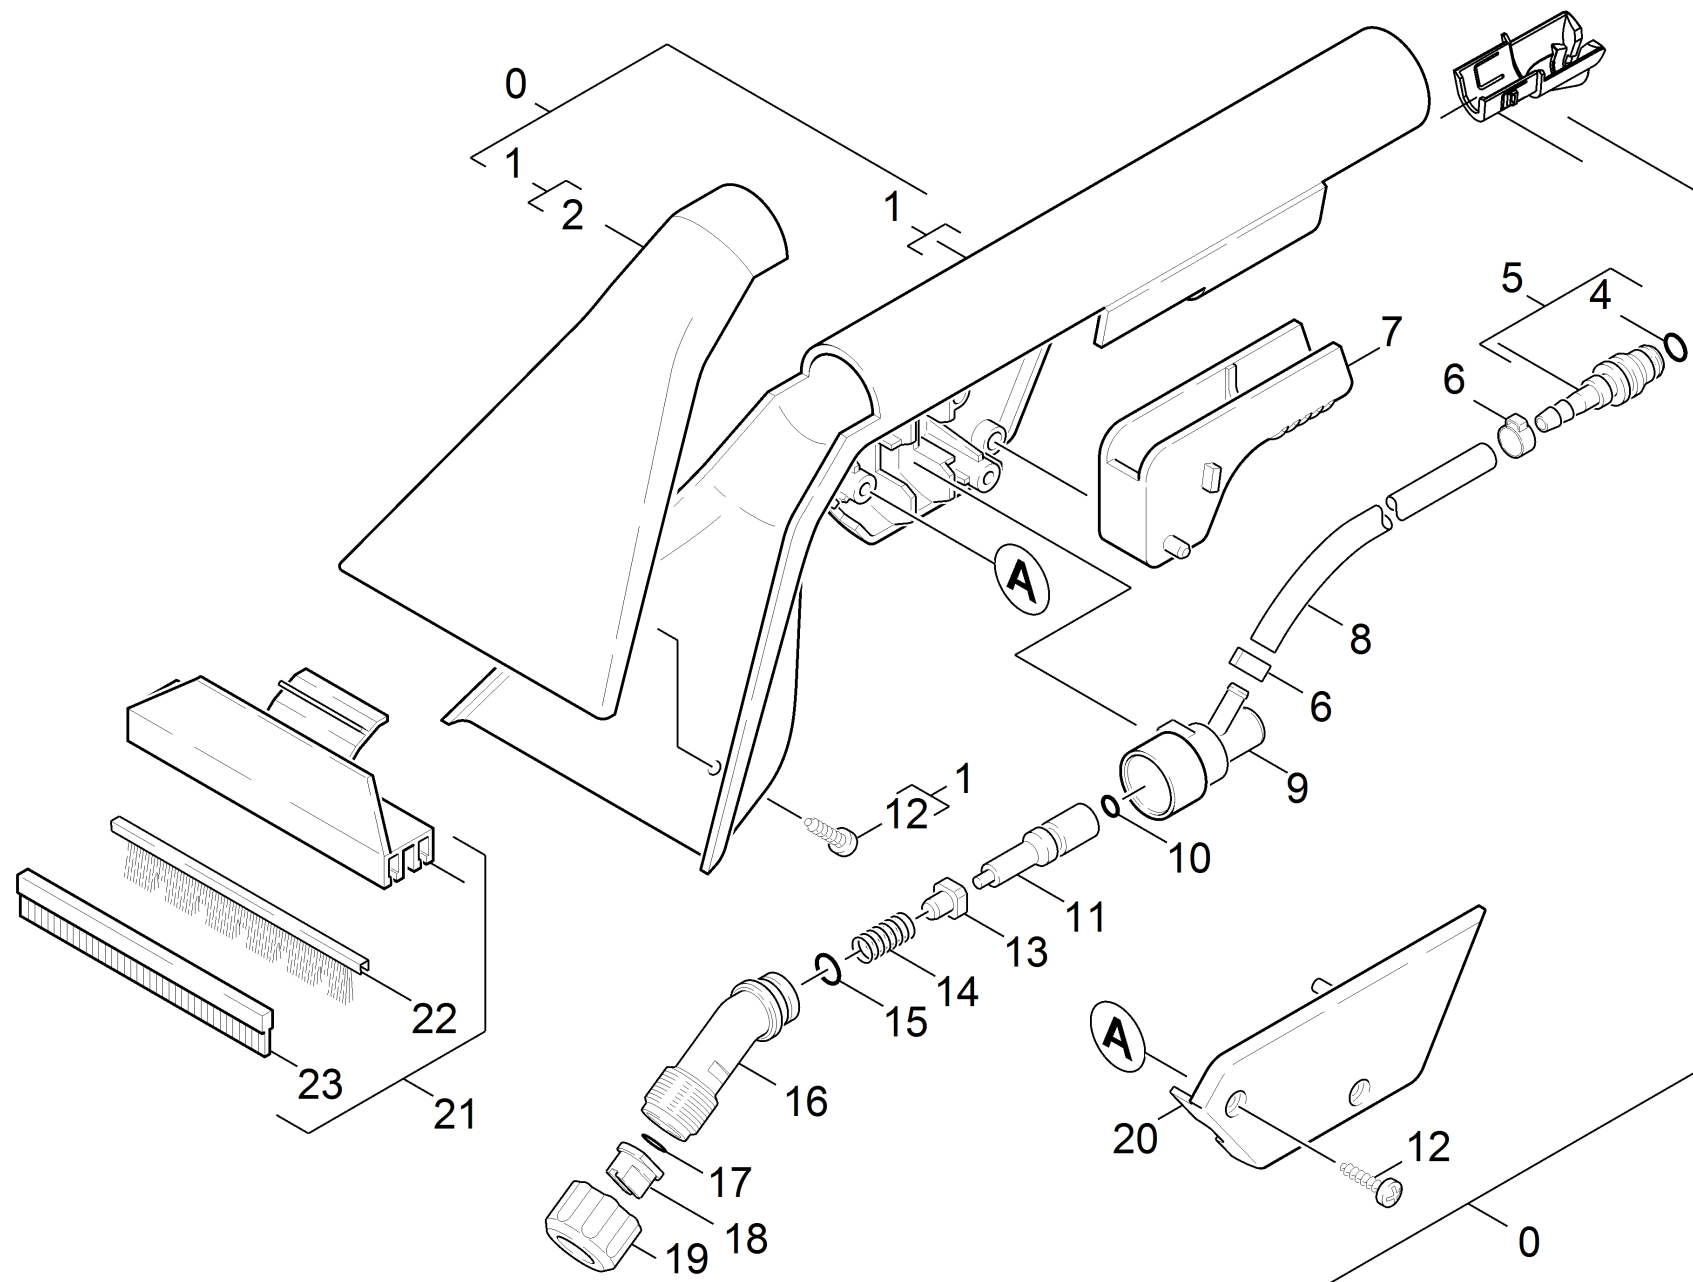

50 Hand nozzle

Professional \ Spray extraction \ PUZZI 100 SUPER Sochi *EU \ Spare parts list PUZZI 100 SUPER Sochi * \ Hand nozzle

50 Hand nozzle

Professional \ Spray extraction \ PUZZI 100 SUPER Sochi *EU \ Spare parts list PUZZI 100 SUPER Sochi * \ Hand nozzle

KÄRCHER

POS	Article no.	Description	Quantity	Unit
22	6.959-282.0	Brush strip	1.000	ST
20	5.063-773.0	Cover	1.000	ST
2	5.130-223.0	Cover hand nozzle	1.000	ST
0	4.130-442.0	Hand nozzle	1.000	ST
1	4.130-126.0	Hand nozzle with cover	1.000	ST
21	4.762-219.0	Hard surface adapter	1.000	ST
14	5.332-082.0	Helical spring	1.000	ST
6	6.390-257.0	Hose clip	2.000	ST
8	6.390-237.0	Hose PU DN 6x1	1.000	ZST
5	4.443-019.0	Hose stem	1.000	ST
7	5.481-485.0	Lever RAL 1018	1.000	ST
18	6.415-340.0	Nozzle mouthpiece 65G04	1.000	ST
19	5.310-043.0	Nut	1.000	ST
10	6.362-401.0	O-Ring seal 3,1 X 1,6	1.000	ST
17	6.362-113.0	O-Ring seal 6,0 x 2,0 NBR 70	1.000	ST
15	6.362-402.0	O-Ring seal 11,0 X 1,3-NBR 70	1.000	ST
4	2.889-246.0	O-Ring seal set 6,75X 1,78	1.000	ST
23	6.959-283.0	Rubber lip	1.000	ST
12	7.303-116.0	Screw 4x12-A2-70 (IN6RD)	4.000	ST
16	5.401-225.0	Screw connector part	1.000	ST
9	5.587-139.0	Valve housing	1.000	ST
13	5.584-034.0	Valve pin	1.000	ST
11	5.584-033.0	Valve pin	1.000	ST