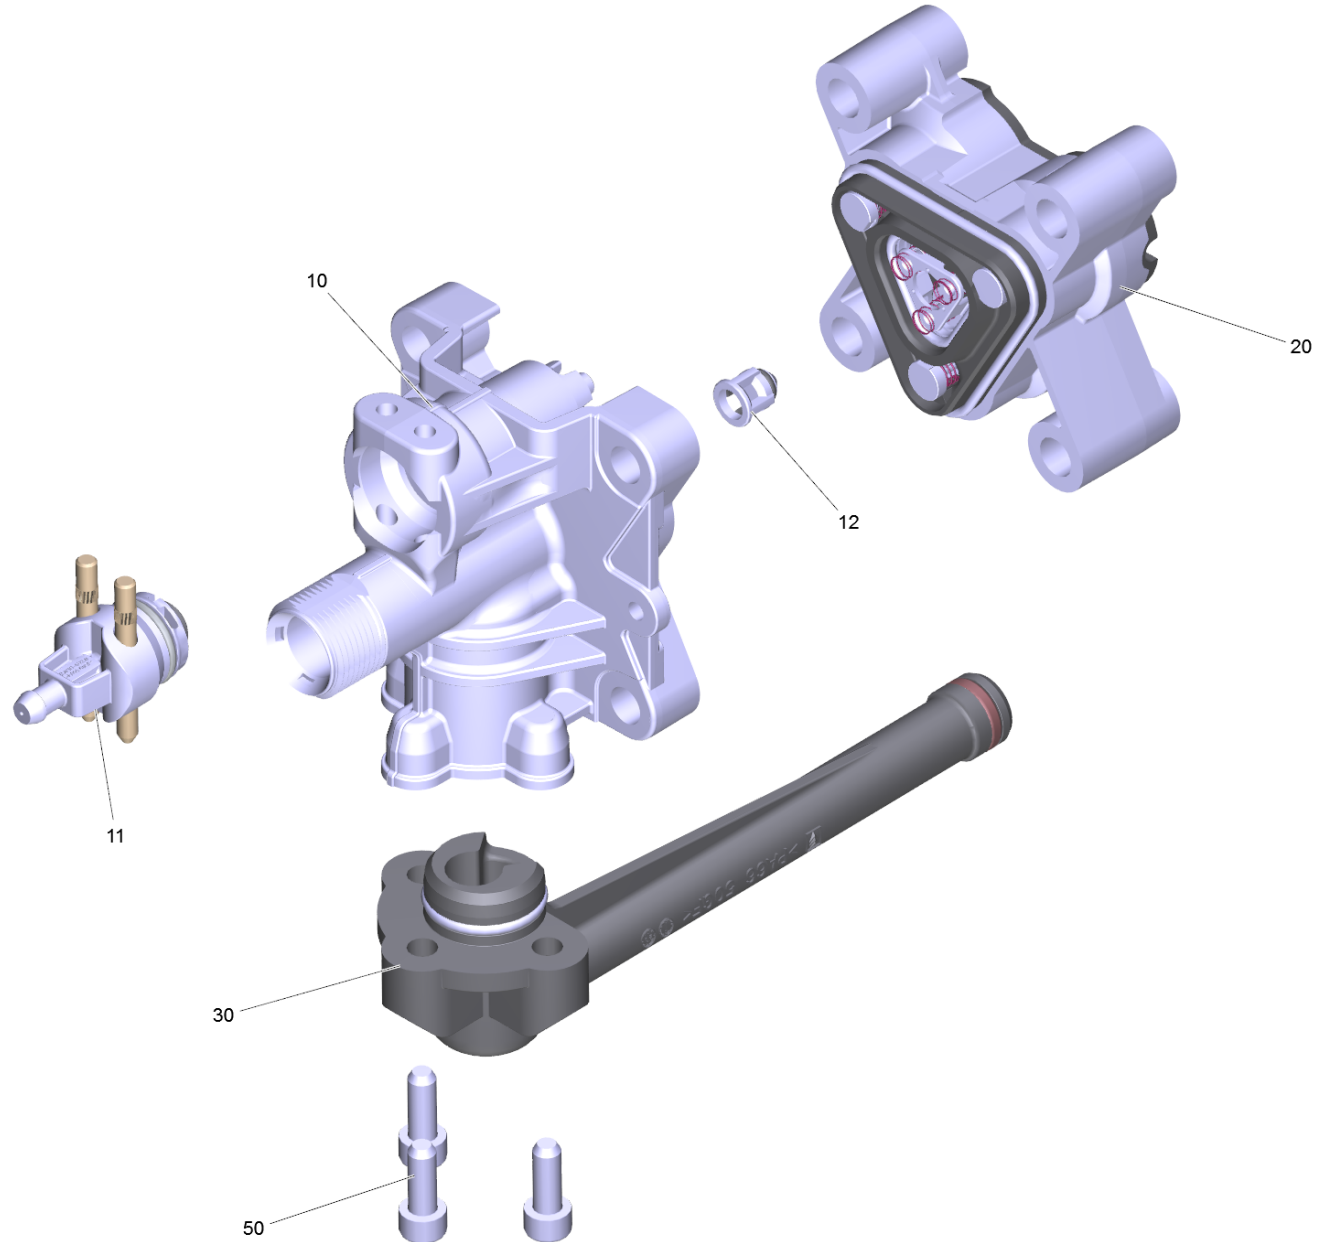

# 130 Pump cpl. FC K5

Home and Garden \ High pressure cleaner cold water \ Electric motor \ K 5 \ K 5 Full Control \*EU \ Spare parts list K5 Full Control \*EU \ Pump set K5 FC \*EU \ Pump cpl. FC K5

## 130 Pump cpl. FC K5

Home and Garden \ High pressure cleaner cold water \ Electric motor \ K 5 \ K 5 Full Control \*EU \ Spare parts list K5 Full Control \*EU \ Pump set K5 FC \*EU \ Pump cpl. FC K5

POS	Article no.	Description	Quantity	Unit
30	9.013-346.0	Manifold fitting K5 FC kpl	1	PC
20	9.002-456.0	Pump head Alu FC ric	1	PC
50	9.086-199.0	Screw M6x16	3	PC
11	9.002-464.0	Spare parts set chemistry	1	PC
10	9.002-442.0	Spare parts set control head FC	1	PC
12	4.584-022.0	Valve pin complete	1	PC