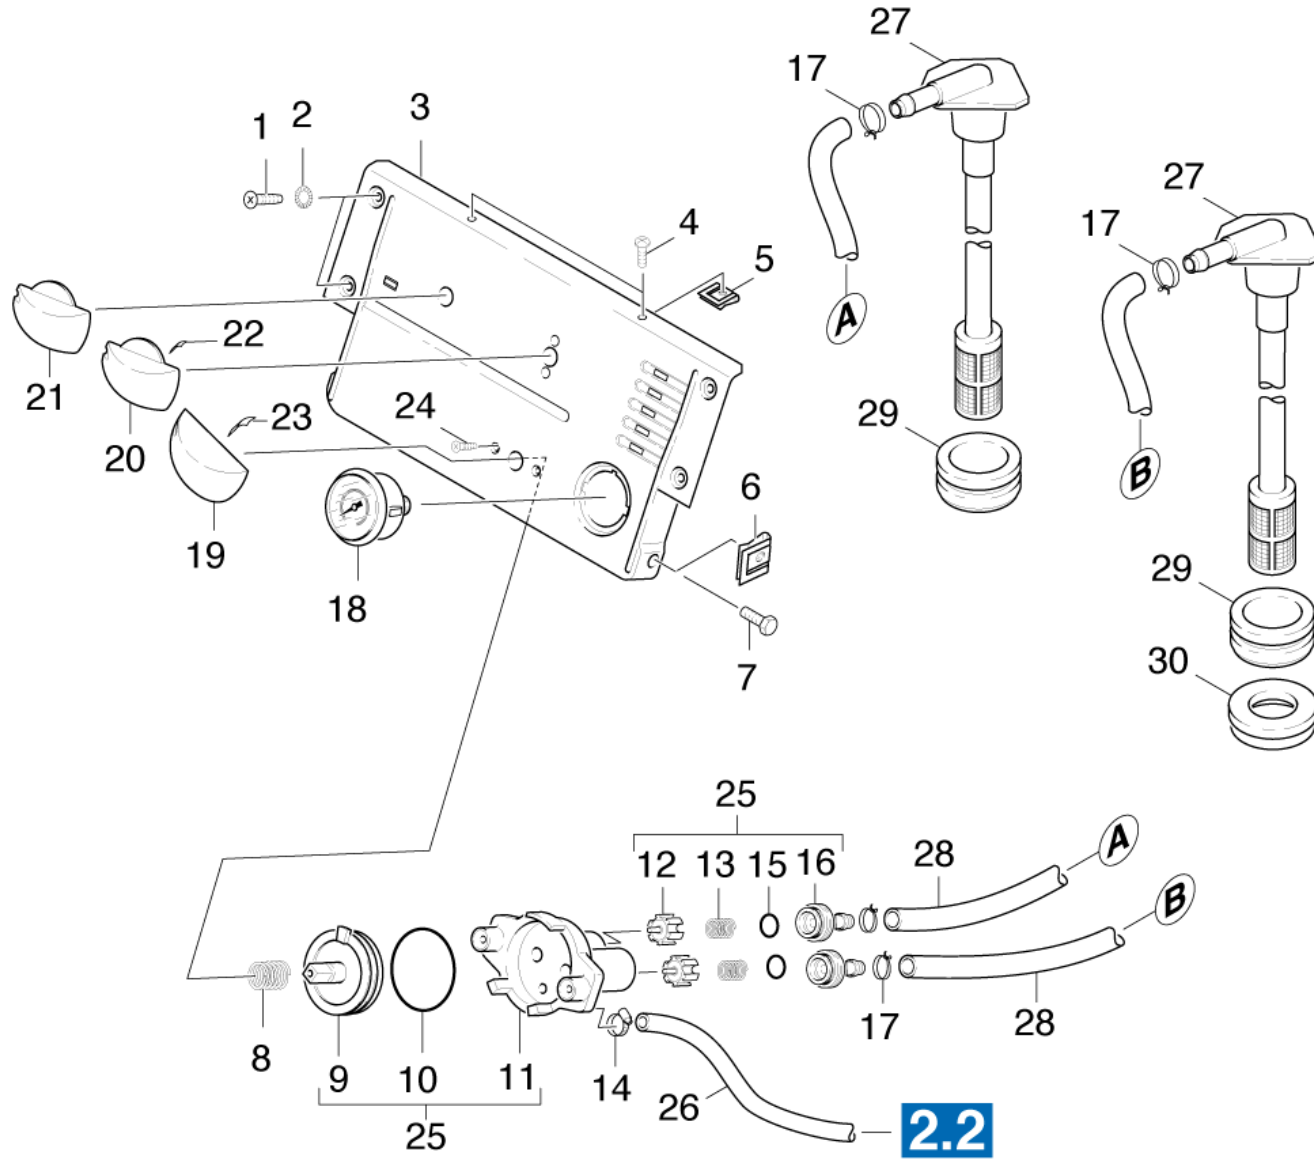

110 Control panel

Overview technical documents/Professional/High pressure cleaner hotwater/Electric motor/HDS 1195 (1.028-332.0)/Spare parts list HDS 1195 *USA/110 Control panel

110 Control panel

Overview technical documents/Professional/High pressure cleaner hotwater/Electric motor/HDS 1195 (1.028-332.0)/Spare parts list HDS 1195 *USA/110 Control panel

Rez.daļas/nodil.pakļ.daļas	Poz.	Materiāla Nr.	Nosaukums	Daudzums	Pārdoš. vienība	no sēr. Nr..	līdz sēr. Nr.
	1	7.303-038.0	Screw M6x20 -St-R3R (In6Rd)	4.000	ST	0000000000	0000000000
	2	7.312-172.0	Toothed lock washer A5,3-FSt-A3E DIN 67	4.000	ST	0000000000	0000000000
	3	5.841-464.0	Control panel	1.000	ST	0000000000	0000000000
	4	7.303-078.0	Sheet metal screw ST4,8X19-ST-A2R (KOMBI	2.000	ST	0000000000	0000000000
	5	6.310-034.0	Speed nut	2.000	ST	0000000000	0000000000
	6	6.310-082.0	Putting nut M6	2.000	ST	0000000000	0000000000
	7	7.304-382.0	Hexagonal head screw M 6x12-8.8-A2E ISO	2.000	ST	0000000000	0000000000
	8	5.332-028.0	Helical spring	1.000	ST	0000000000	0000000000
	9	5.581-035.0	Valve seat	1.000	ST	0000000000	0000000000
	10	6.363-053.0	O-Ring seal 40,0 X 2,5	1.000	ST	0000000000	0000000000
	11	5.587-046.0	Valve housing	1.000	ST	0000000000	0000000000
	12	5.584-028.0	Valve pin	2.000	ST	0000000000	0000000000
	13	5.332-076.0	Helical spring	2.000	ST	0000000000	0000000000
	14	6.388-515.0	Hose clip	1.000	ST	0000000000	0000000000
	15	6.362-381.0	Gredzenblīve 13x2 - NBR 70	2.000	ST	0000000000	0000000000
	16	5.586-014.0	Valve connecting piece	2.000	ST	0000000000	0000000000
	17	6.388-559.0	Hose clip	4.000	ST	0000000000	0000000000
X-X	18	6.421-170.0	Manometrs 0-315 bāri	1.000	ST	0000000000	0000000000
	19	5.321-379.0	Tureklis	1.000	ST	0000000000	0000000000
	20	5.321-641.0	Termostata tureklis	1.000	ST	0000000000	0000000000
	21	5.321-633.0	handhold	1.000	ST	0000000000	0000000000
X-X	22	6.313-014.0	Spailes atspere	1.000	ST	0000000000	0000000000
	23	5.337-021.0	Atsperes plāksne	1.000	ST	0000000000	0000000000
	24	7.305-036.0	Countersunk screw M4x12 -A2-70-s (IN6RD	2.000	ST	0000000000	0000000000
	25	4.580-075.0	Valve	1.000	ST	0000000000	0000000000