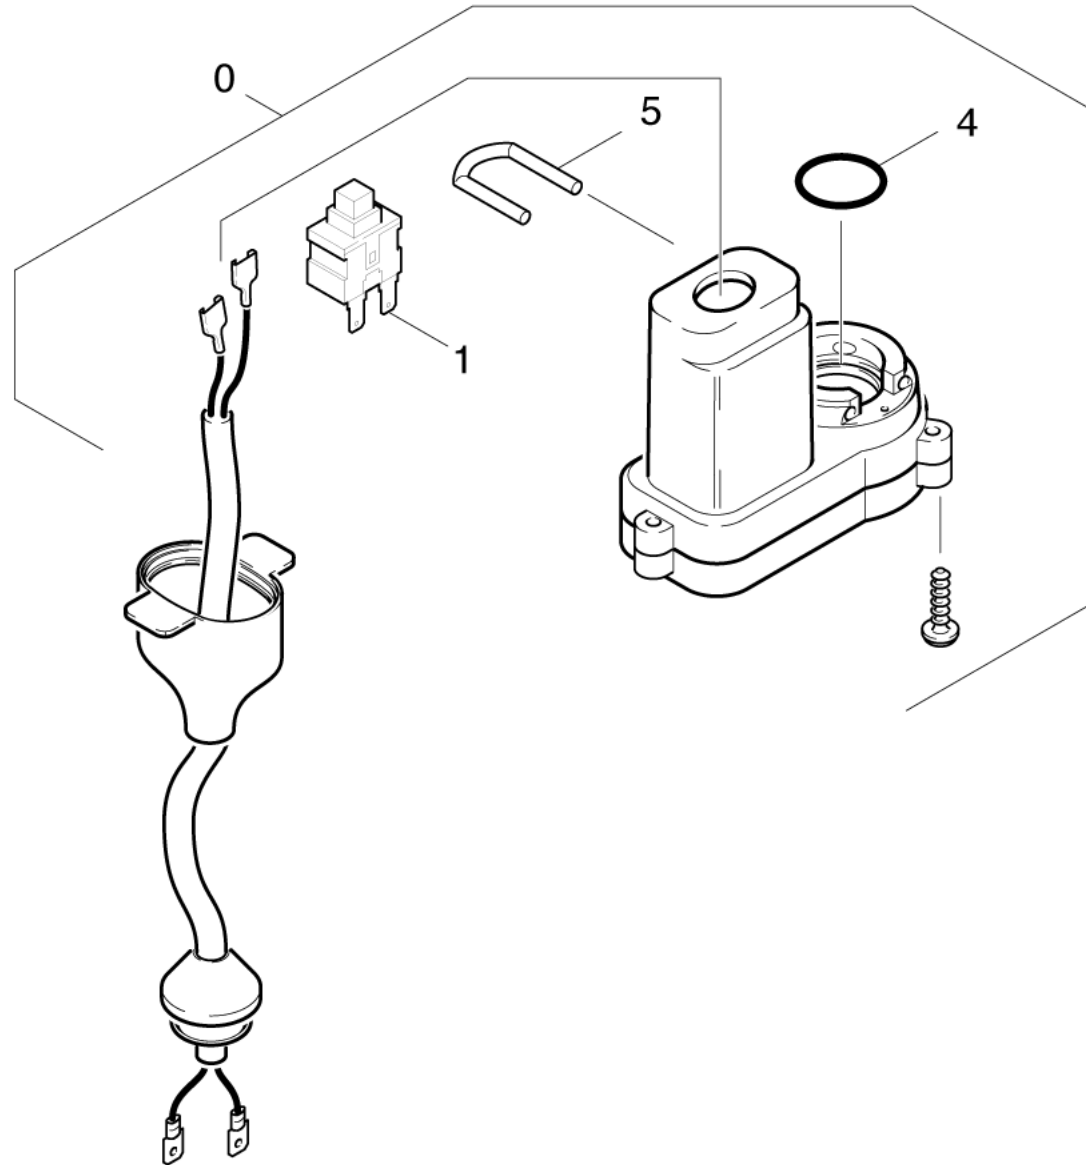

60 Pressure switch

Home and Garden \ High pressure cleaner cold water \ Electric motor \ K 3 \ K 310 *EU \ Spare parts list K 310 230V \ Pressure switch

60 Pressure switch

Home and Garden \ High pressure cleaner cold water \ Electric motor \ K 3 \ K 310 *EU \ Spare parts list K 310 230V \ Pressure switch

POS	Article no.	Description	Quantity	Unit	Serial number from	Serial number to
0	9.001-090.0	Pressure switch complete 220V/230V (04/9	1.000	ST	0000000000	0000000000
1	9.085-016.0	Switch	1.000	ST	0000000000	0000000000
4	6.362-666.0	O-Ring seal 17,17X 1,78	1.000	ST	0000000000	0000000000
5	9.039-043.0	Clamp	1.000	ST	0000000000	0000000000