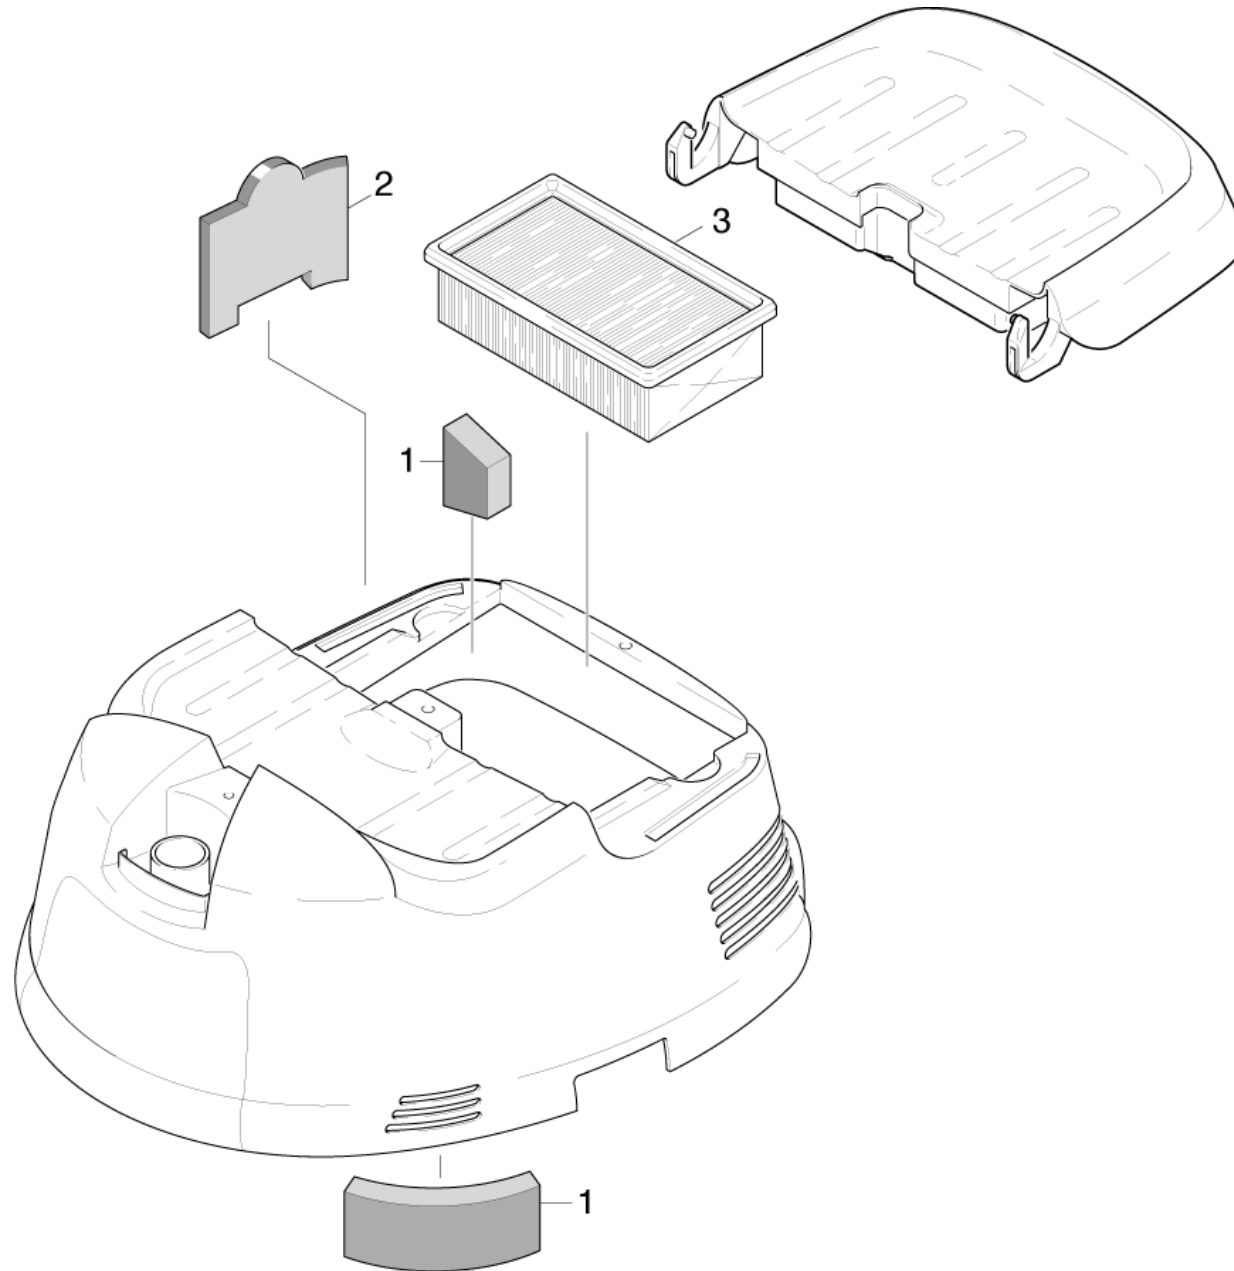

30 Filter

Professional \ Vacuum cleaner \ Wet-/dry vacuum cleaner \ NT 65/2 Eco Edition *EU \ Spare parts list NT 65/2 ECO \ Filter

30 Filter

Professional \ Vacuum cleaner \ Wet-/dry vacuum cleaner \ NT 65/2 Eco Edition *EU \ Spare parts list NT 65/2 ECO \ Filter

KÄRCHER

POS	Article no.	Description	Quantity	Unit	Remark
1	2.889-071.0	Filter set	1.000	ST	
2	6.904-215.0	Filter working air 3St. Kae	1.000	ZSA	
3	6.904-284.0	Flat filter packaged PES	1.000	ST	
	Item text1: 1.325-144.0				
3	6.904-364.0	Flat pleated filter PE HEPA 0,95 m ²	1.000	ST	HEPA
3	6.904-283.0	Flat pleated filter PE M 0,95 m ²	1.000	ST	
	Item text1: 1.325-101.0 / -102.0 / -141.0				