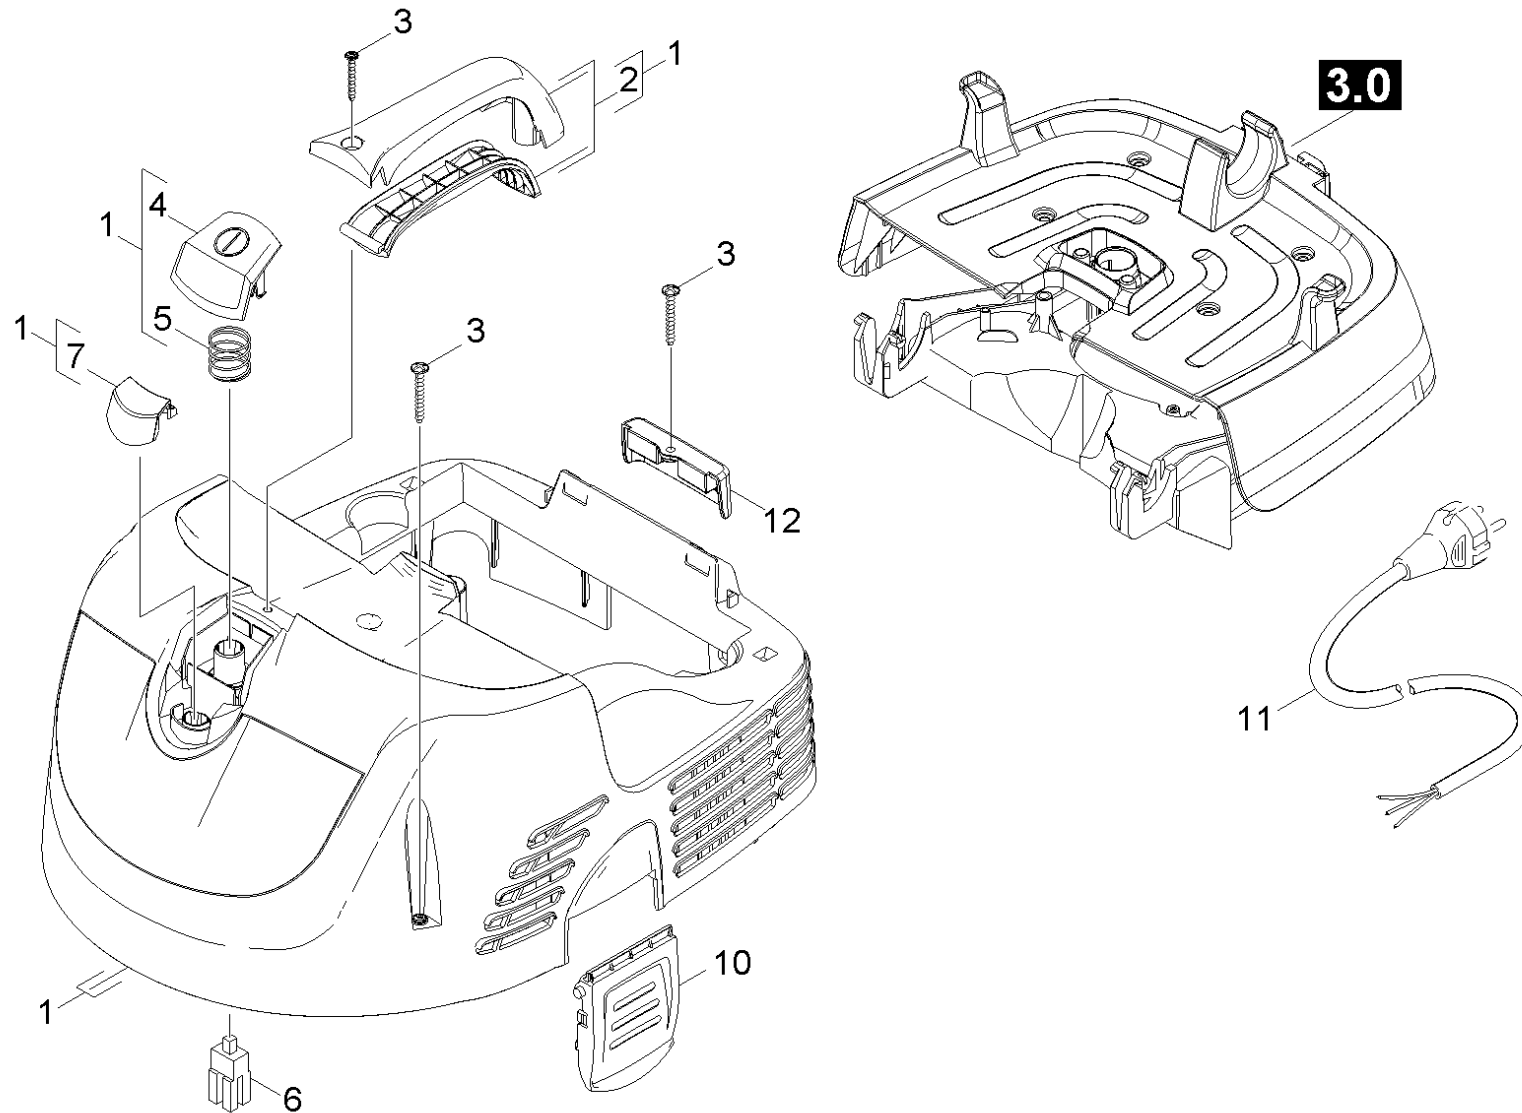

10 Cover

Professional \ Vacuum cleaner \ Wet-/dry vacuum cleaner \ NT 35/1 Ap *EU \ Spare parts list NT 25/1Ap, NT 35/1Ap \ Cover

10 Cover

Professional \ Vacuum cleaner \ Wet-/dry vacuum cleaner \ NT 35/1 Ap *EU \ Spare parts list NT 25/1Ap, NT 35/1Ap \ Cover

KÄRCHER

POS	Article no.	Description	Quantity	Unit	Remark
1	4.066-399.0	Cover complete only for replacement NT 2	1	PC	
12	5.033-744.3	Covering cap	1	PC	
2	4.321-213.0	Handhold complete only for replacement	1	PC	
11	6.648-437.3	Power cable for replacement 7,5m PVC *EU	1	PC	*EU
7	5.324-149.0	Pushbutton closed	1	PC	
3	7.303-086.0	Screw 5x30 -10.9-R2R (K-In6Rd)	5	PC	
4	4.324-072.0	Set pushbutton only for replacement	1	PC	
5	5.332-934.0	Spring Pushbutton on/off	1	PC	
10	5.033-256.3	Strap closure	2	PC	
6	6.630-437.0	Switch on/off	1	PC	