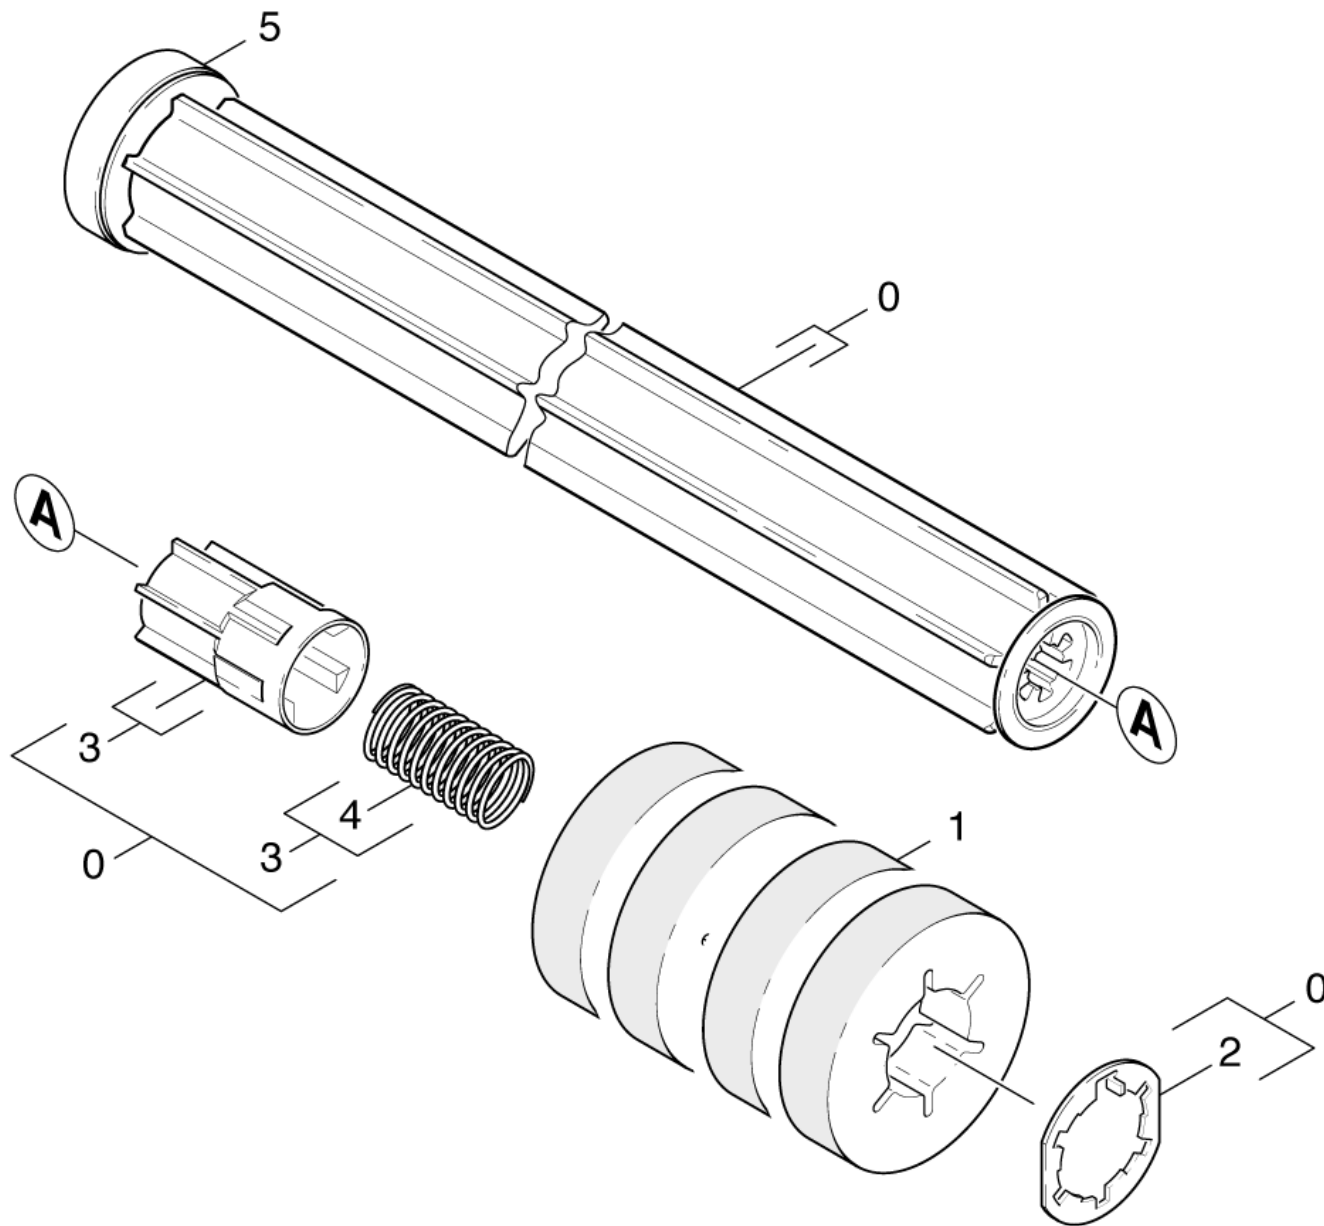

20 Roll pad

Professional \ Floor cleaner \ Walk behind \ B 40 \ Brush-head R 55 W \ Brush-head R 55 W \ Roll pad

20 Roll pad

Professional \ Floor cleaner \ Walk behind \ B 40 \ Brush-head R 55 W \ Brush-head R 55 W \ Roll pad

KÄRCHER

POS	Article no.	Description	Quantity	Unit
0	4.762-415.0	Roll Pad BR55	1	PC
0	4.762-534.0	Pad disk complete D51	1	PC
1	6.369-734.0	Pad red with sleeve	1	ZSA
1	9.302-688.0	PAD GREEN DIAM.96mm (SET 25 UNIT)	2	PC
1	8.635-692.0	ROLLER, STRIPPING, 22" CYLINDRICAL	1	PC
1	6.371-247.0	Diamond pad yellow set 5x Ø280	1	PC
1	6.371-246.0	Diamond pad white set 5x Ø280	1	PC
1	6.371-233.0	Diamond pad green set 5x Ø280	1	PC
1	6.369-735.0	Pad white with sleeve	1	ZSA
1	6.369-733.0	Pad green with sleeve	1	ZSA
1	6.369-732.0	Pad yellow with sleeve	1	ZSA
1	6.369-456.0	Pad red 105-20ST	1	ZSA
1	6.369-455.0	Pad green 105-20ST	1	ZSA
1	6.369-454.0	Pad yellow 105-20ST	1	ZSA
1	4.114-010.0	Micro-fibre roll complete BR 55/40	1	PC
1	4.114-005.0	Micro-fibre roll complete BR 55	1	PC
2	4.115-003.0	Washer closure	1	PC
3	5.120-313.3	Hub pad roll packaged BR VS	1	PC
4	5.332-469.0	Helical spring	1	PC
5	4.038-677.0	Sheet metal component thread deflector	1	PC