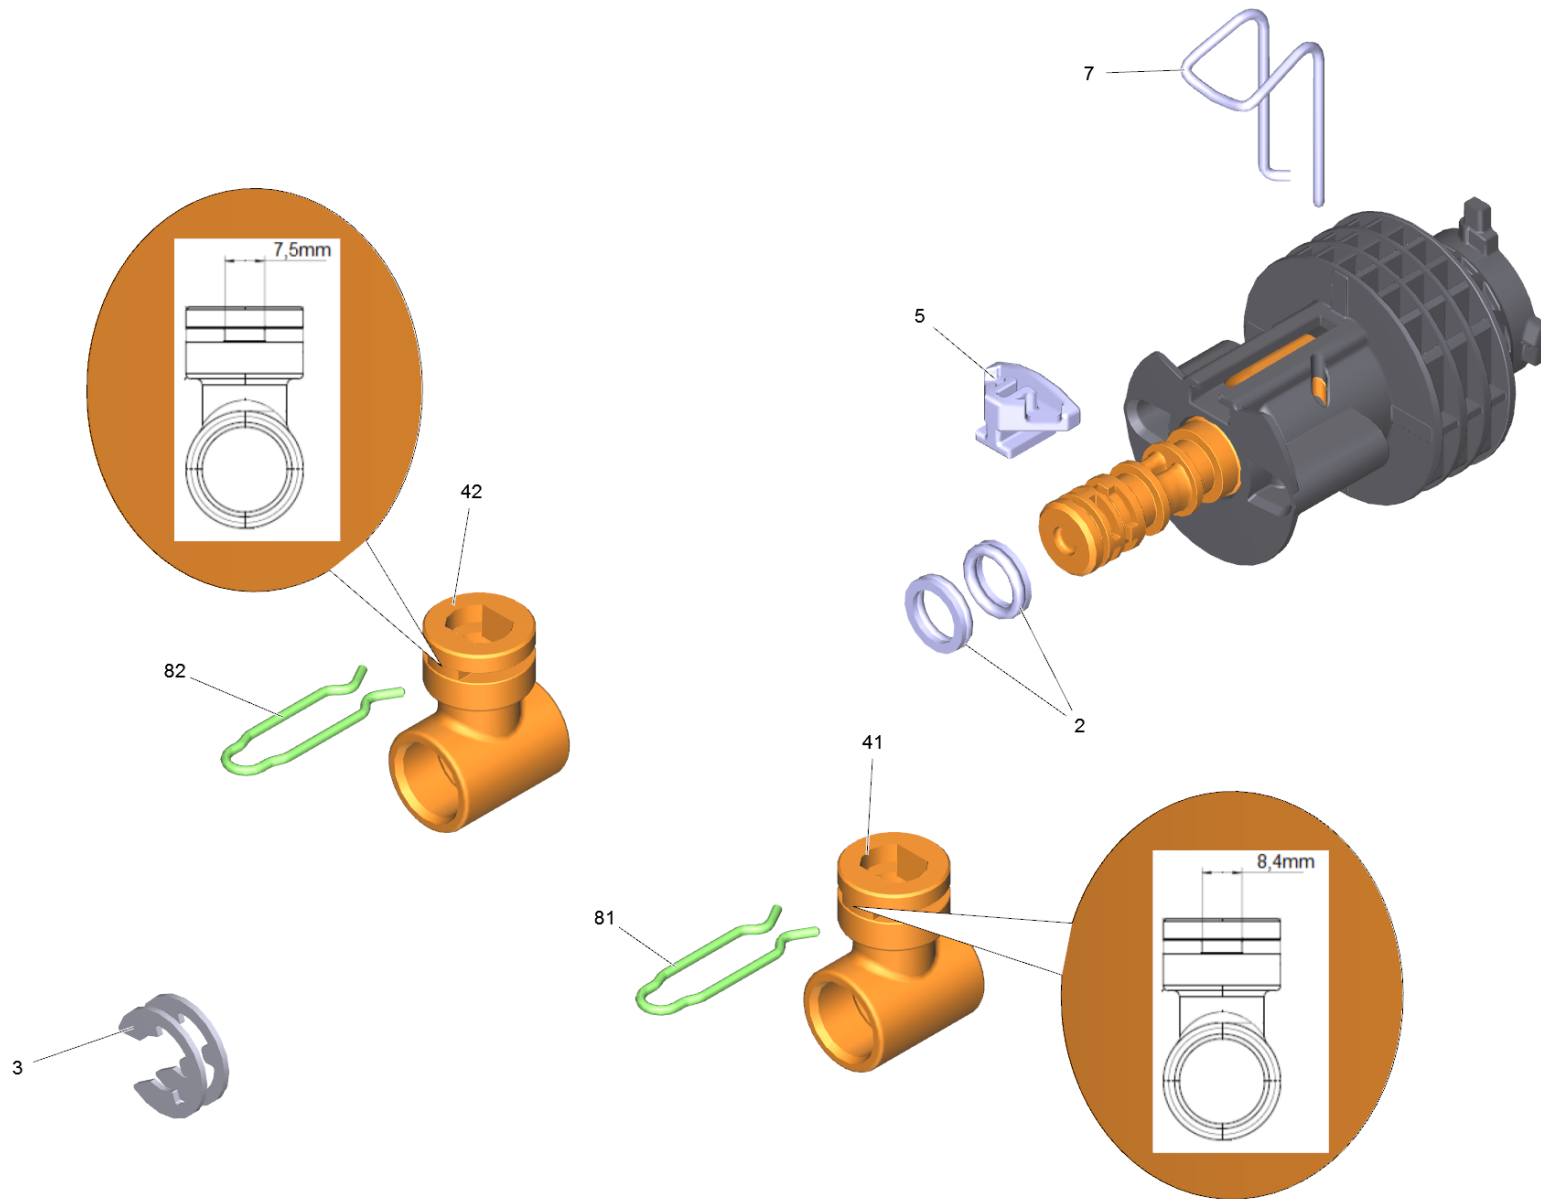

# 901 Hose reel rotary bushing complete replac (9.755-612.0)

Home and Garden \ High pressure cleaner cold water \ Electric motor \ K 3 \ K 3 Premium Full Control \*EU \ Spare parts list K3 Premium Full Control \*EU \ Hose reel replacement 6m \ Hose reel rotary bushing complete replac

## 901 Hose reel rotary bushing complete replac (9.755-612.0)

Home and Garden \ High pressure cleaner cold water \ Electric motor \ K 3 \ K 3 Premium Full Control \*EU \ Spare parts list K3 Premium Full Control \*EU \ Hose reel replacement 6m \ Hose reel rotary bushing complete replac

**KÄRCHER**

POS	Article no.	Description	Quantity	Unit	Remark	Foot note text
2	6.363-628.0	O-Ring seal complete	2.000	ST		
3	7.343-306.0	Lock washer 12-St-A2E DIN 6799	2.000	ST		
5	5.326-044.0	Button Schlauchtrommel	1.000	ST		
7	9.047-117.0	Hose reel QC Clamp soft	1.000	ST		
41	5.401-308.0	Rotary bushing	1.000	ST	8,4mm	VERSION 1
42	5.401-346.0	Rotary bushing	1.000	ST	7,5mm	VERSION 2
81	5.059-401.0	Clamp	1.000	ST	8,4mm	VERSION 1
82	5.059-135.0	Clamp	1.000	ST	7,5mm	VERSION 2