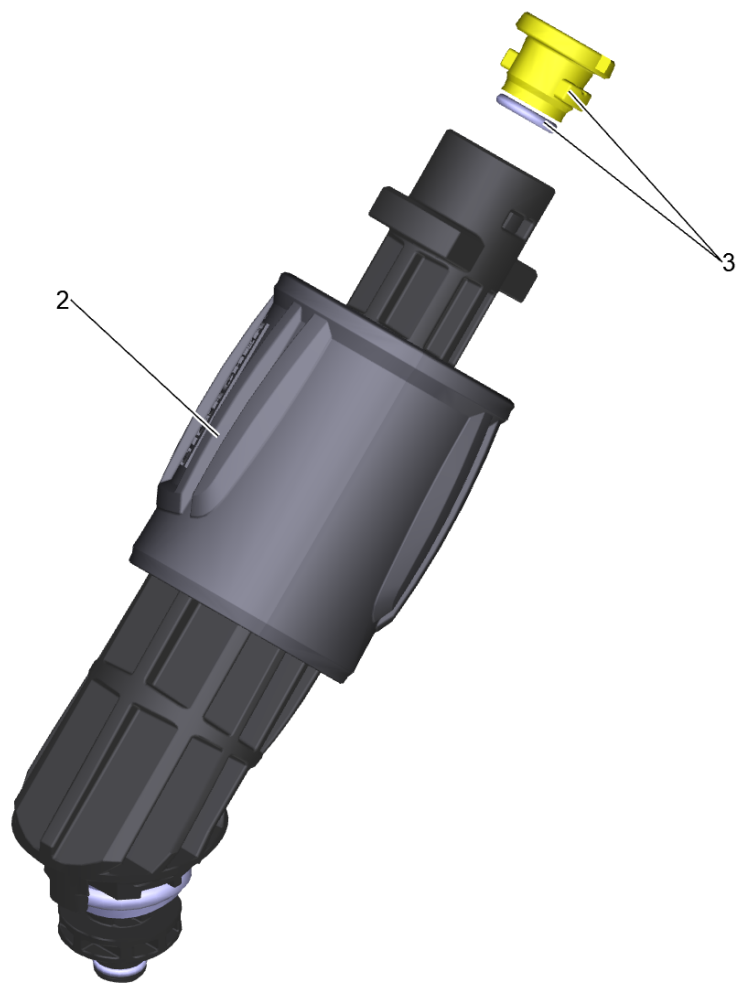

Spare parts list (2.644-212.0) PS 30 Plus

Table of contents

PS 30 Plus (2.644-212.0)	3
1 PS 30 power swab Plus	5
1 Adapter complete PS 20	7
2 Nozzles bar complete	9
901 Spare part set power swab PS20 (2.885-314.0)	11
2 Nozzle complete nature (4.762-542.0)	13
2 Single-step jet pipe extension (2.643-240.0)	15

PS 30 Plus (2.644-212.0)

POS	Article no.	Description	Quantity	Unit
1		PS 30 power swab Plus	1	PC
2	2.643-240.0	Single-step jet pipe extension	2	PC

1 PS 30 power swab Plus

POS	Article no.	Description	Quantity	Unit	Foot note text
1		Adapter complete PS 20	1	PC	
2		Nozzles bar complete	1	PC	
4	5.037-185.0	Clamp	1	PC	
5	6.303-510.0	Screw 5x20	5	PC	
901	4.100-795.0	Spare parts set pull-off lip PS30plus	1	PC	SET OF 2 PIECES
902	4.100-796.0	Spare parts set turning knob PS30plus	1	PC	

1 Adapter complete PS 20

POS	Article no.	Description	Quantity	Unit
2	5.310-160.0	Nut Kaercher	1	PC
3	2.640-729.0	O-Ring seal set	1	PC

2 Nozzles bar complete

POS	Article no.	Description	Quantity	Unit
901	2.885-314.0	Spare part set power swab PS20	2	PC

901 Spare part set power swab PS20 (2.885-314.0)

POS	Article no.	Description	Quantity	Unit
1	5.037-151.0	Clamp	2	PC
2	4.762-542.0	Nozzle complete nature	2	PC

2 Nozzle complete nature (4.762-542.0)

POS	Article no.	Description	Quantity	Unit
2	6.363-609.0	O-Ring seal 5 x 1,2 -EPDM	1	PC