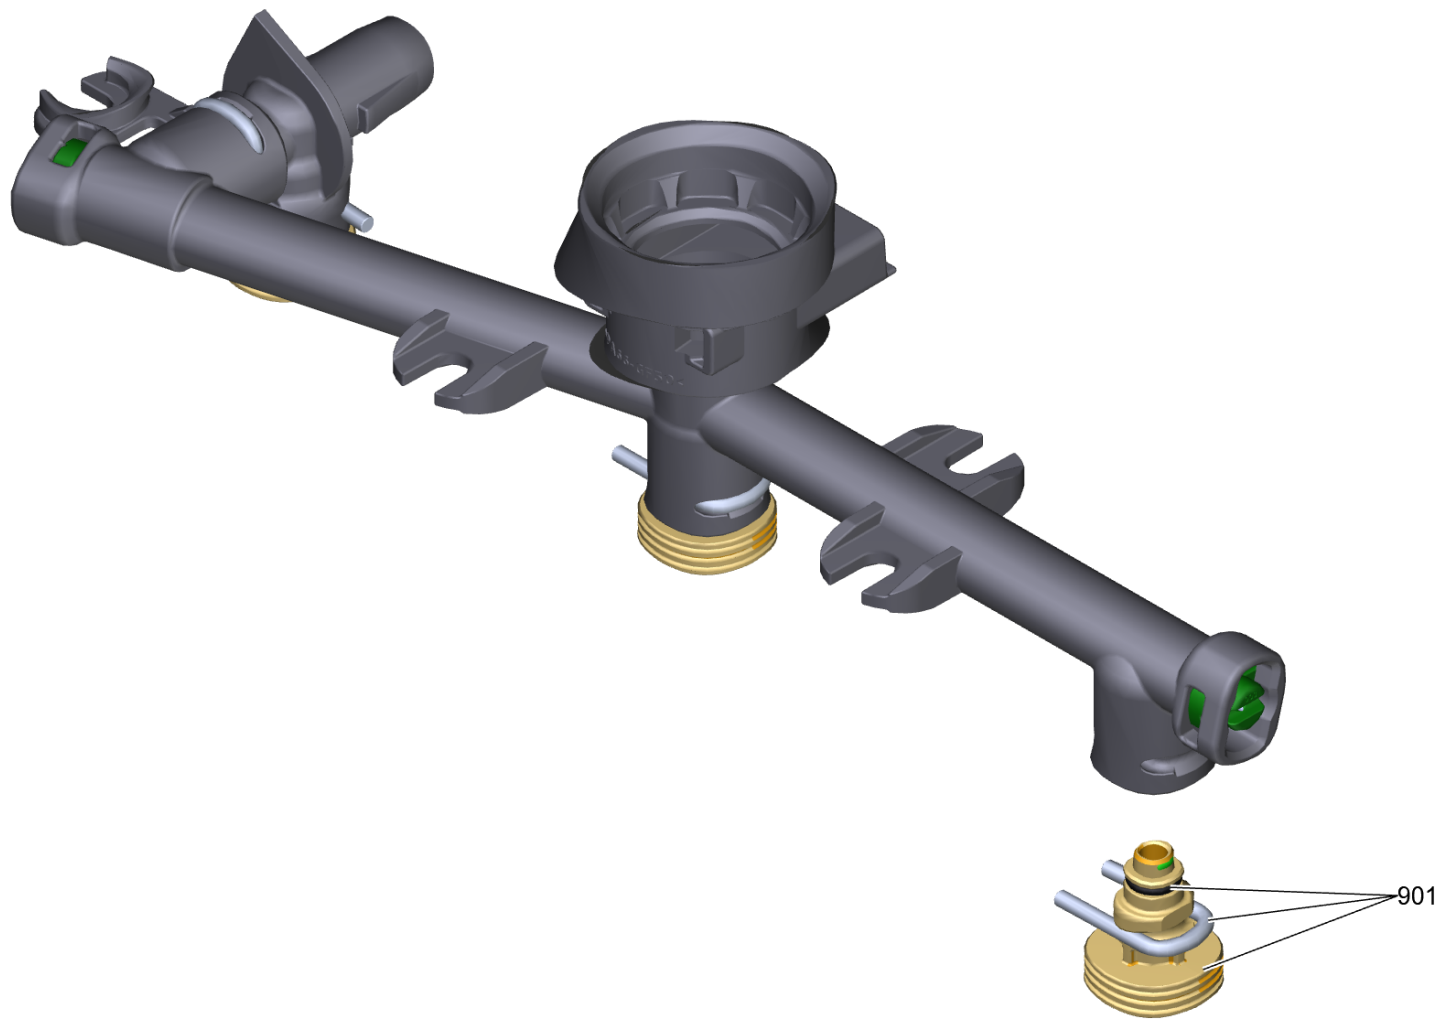

Spare parts list (2.644-212.0) PS 30 Plus

Table of contents

PS 30 Plus (2.644-212.0)	3
1 PS 30 power swab Plus	5
1 Adapter complete PS 20	7
2 Nozzles bar complete	9
901 Spare part set power swab PS20 (2.885-314.0)	11
2 Nozzle complete nature (4.762-542.0)	13
2 Single-step jet pipe extension (2.643-240.0)	15

PS 30 Plus (2.644-212.0)

POS	Article no.	Description	Quantity	Unit
1		PS 30 power swab Plus	1	PC
2	2.643-240.0	Single-step jet pipe extension	2	PC

1 PS 30 power swab Plus

POS	Article no.	Description	Quantity	Unit	Foot note text
1		Adapter complete PS 20	1	PC	
2		Nozzles bar complete	1	PC	
4	5.037-185.0	Clamp	1	PC	
5	6.303-510.0	Screw 5x20	5	PC	
901	4.100-795.0	Spare parts set pull-off lip PS30plus	1	PC	SET OF 2 PIECES
902	4.100-796.0	Spare parts set turning knob PS30plus	1	PC	

1 Adapter complete PS 20

POS	Article no.	Description	Quantity	Unit
2	5.310-160.0	Nut Kaercher	1	PC
3	2.640-729.0	O-Ring seal set	1	PC

2 Nozzles bar complete

POS	Article no.	Description	Quantity	Unit
901	2.885-314.0	Spare part set power swab PS20	2	PC

901 Spare part set power swab PS20 (2.885-314.0)

POS	Article no.	Description	Quantity	Unit
1	5.037-151.0	Clamp	2	PC
2	4.762-542.0	Nozzle complete nature	2	PC

2 Nozzle complete nature (4.762-542.0)

POS	Article no.	Description	Quantity	Unit
2	6.363-609.0	O-Ring seal 5 x 1,2 -EPDM	1	PC