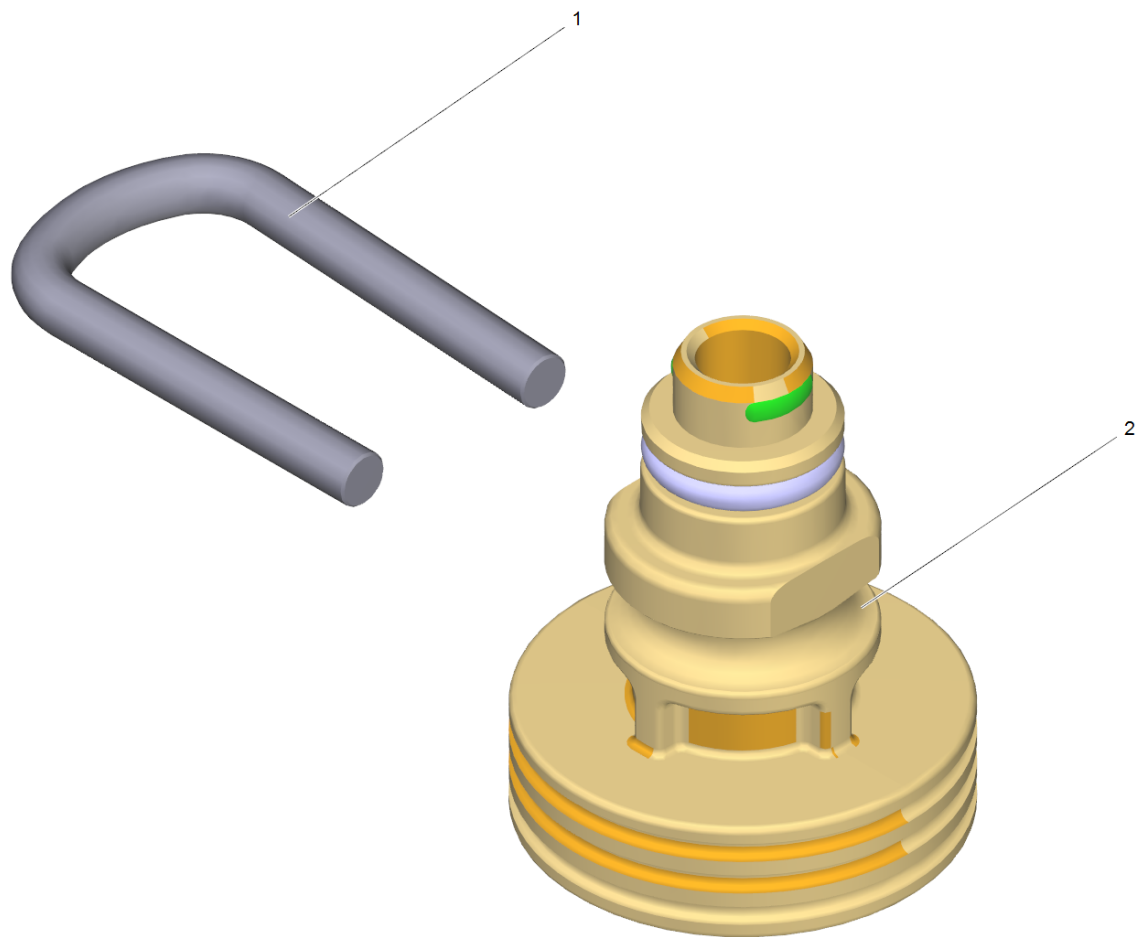

Spare parts list (2.644-212.0) PS 30 Plus

Table of contents

PS 30 Plus (2.644-212.0)	3
1 PS 30 power swab Plus	5
1 Adapter complete PS 20	7
2 Nozzles bar complete	9
901 Spare part set power swab PS20 (2.885-314.0)	11
2 Nozzle complete nature (4.762-542.0)	13
2 Single-step jet pipe extension (2.643-240.0)	15

PS 30 Plus (2.644-212.0)

POS	Article no.	Description	Quantity	Unit
1		PS 30 power swab Plus	1	PC
2	2.643-240.0	Single-step jet pipe extension	2	PC

1 PS 30 power swab Plus

POS	Article no.	Description	Quantity	Unit	Foot note text
1		Adapter complete PS 20	1	PC	
2		Nozzles bar complete	1	PC	
4	5.037-185.0	Clamp	1	PC	
5	6.303-510.0	Screw 5x20	5	PC	
901	4.100-795.0	Spare parts set pull-off lip PS30plus	1	PC	SET OF 2 PIECES
902	4.100-796.0	Spare parts set turning knob PS30plus	1	PC	

1 Adapter complete PS 20

POS	Article no.	Description	Quantity	Unit
2	5.310-160.0	Nut Kaercher	1	PC
3	2.640-729.0	O-Ring seal set	1	PC

2 Nozzles bar complete

POS	Article no.	Description	Quantity	Unit
901	2.885-314.0	Spare part set power swab PS20	2	PC

901 Spare part set power swab PS20 (2.885-314.0)

POS	Article no.	Description	Quantity	Unit
1	5.037-151.0	Clamp	2	PC
2	4.762-542.0	Nozzle complete nature	2	PC

2 Nozzle complete nature (4.762-542.0)

POS	Article no.	Description	Quantity	Unit
2	6.363-609.0	O-Ring seal 5 x 1,2 -EPDM	1	PC