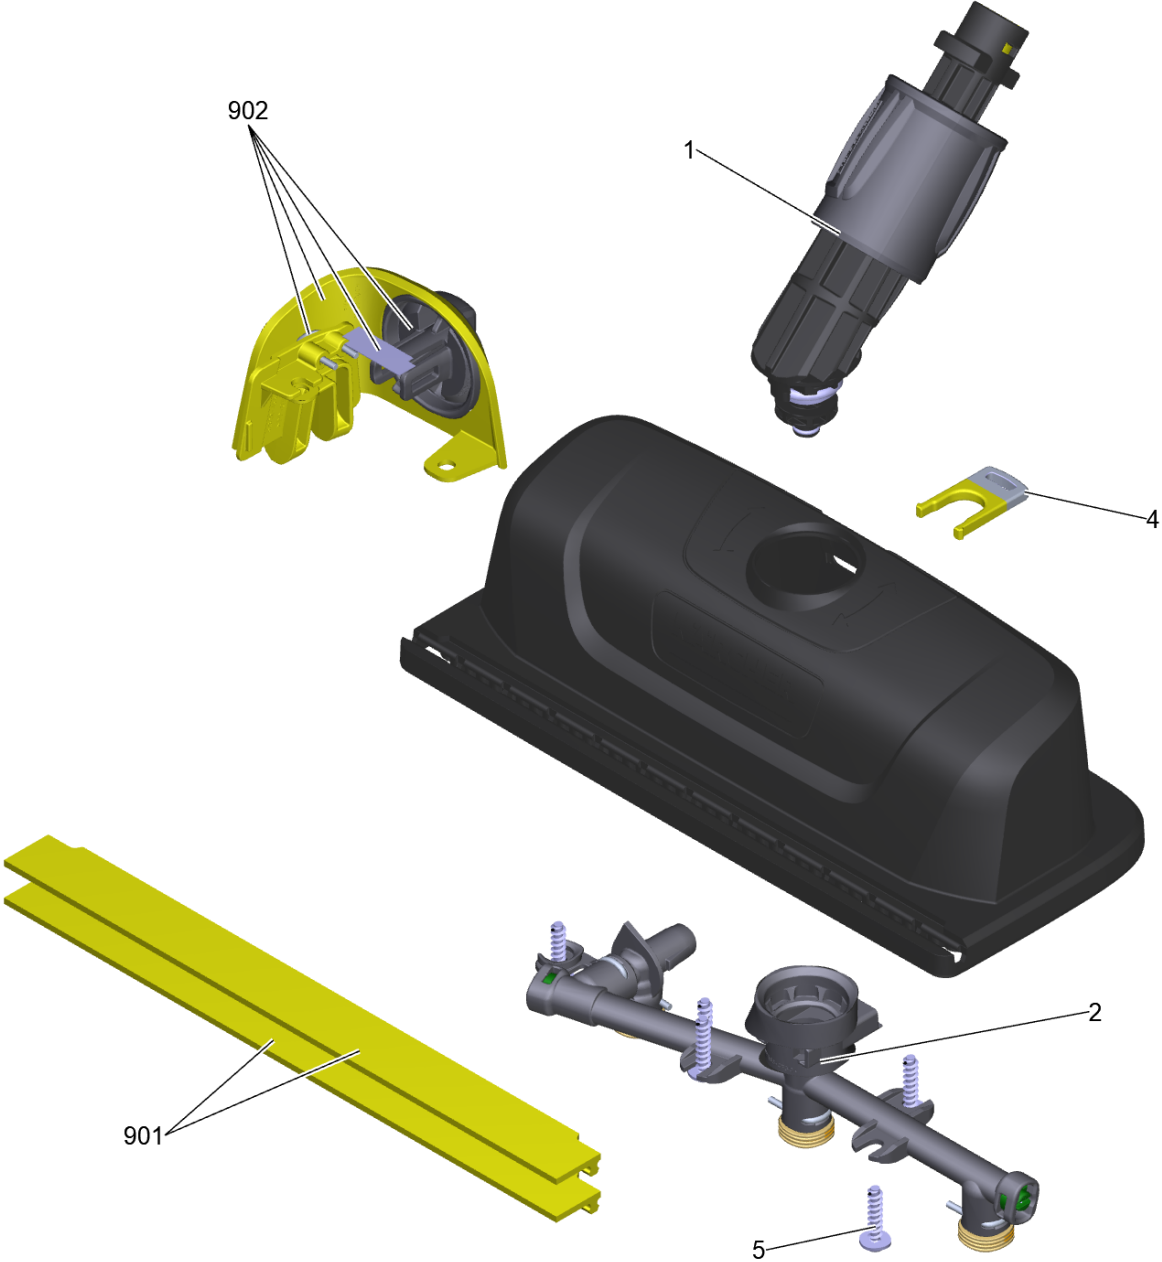

Spare parts list (2.644-212.0) PS 30 Plus

Table of contents

PS 30 Plus (2.644-212.0)	3
1 PS 30 power swab Plus	5
1 Adapter complete PS 20	7
2 Nozzles bar complete	9
901 Spare part set power swab PS20 (2.885-314.0)	11
2 Nozzle complete nature (4.762-542.0)	13
2 Single-step jet pipe extension (2.643-240.0)	15

PS 30 Plus (2.644-212.0)

POS	Article no.	Description	Quantity	Unit
1		PS 30 power swab Plus	1	PC
2	2.643-240.0	Single-step jet pipe extension	2	PC

1 PS 30 power swab Plus

POS	Article no.	Description	Quantity	Unit	Foot note text
1		Adapter complete PS 20	1	PC	
2		Nozzles bar complete	1	PC	
4	5.037-185.0	Clamp	1	PC	
5	6.303-510.0	Screw 5x20	5	PC	
901	4.100-795.0	Spare parts set pull-off lip PS30plus	1	PC	SET OF 2 PIECES
902	4.100-796.0	Spare parts set turning knob PS30plus	1	PC	

1 Adapter complete PS 20

POS	Article no.	Description	Quantity	Unit
2	5.310-160.0	Nut Kaercher	1	PC
3	2.640-729.0	O-Ring seal set	1	PC

2 Nozzles bar complete

POS	Article no.	Description	Quantity	Unit
901	2.885-314.0	Spare part set power swab PS20	2	PC

901 Spare part set power swab PS20 (2.885-314.0)

POS	Article no.	Description	Quantity	Unit
1	5.037-151.0	Clamp	2	PC
2	4.762-542.0	Nozzle complete nature	2	PC

2 Nozzle complete nature (4.762-542.0)

POS	Article no.	Description	Quantity	Unit
2	6.363-609.0	O-Ring seal 5 x 1,2 -EPDM	1	PC