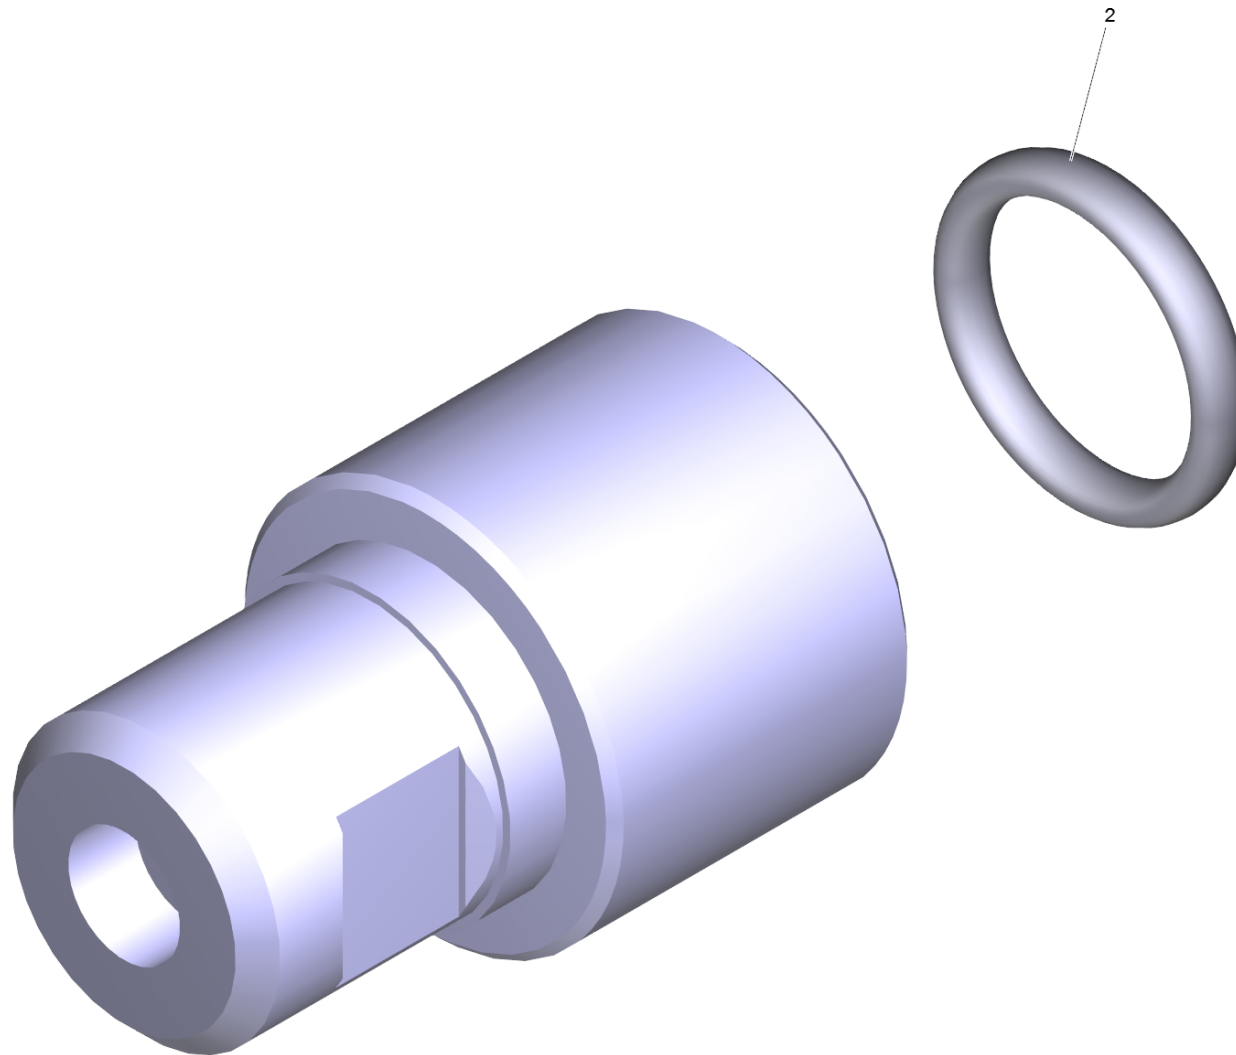

25 Power nozzle TR 25034 (2.113-000.0)

Professional \ High pressure cleaner cold water \ Electric motor \ HD 6/16 -4 M Cage *EU \ Power nozzle TR 25034

25 Power nozzle TR 25034 (2.113-000.0)

Professional \ High pressure cleaner cold water \ Electric motor \ HD 6/16 -4 M Cage *EU \ Power nozzle TR 25034

POS	Article no.	Description	Quantity	Unit
2	2.880-001.0	Spare part set seals TR	1	PC