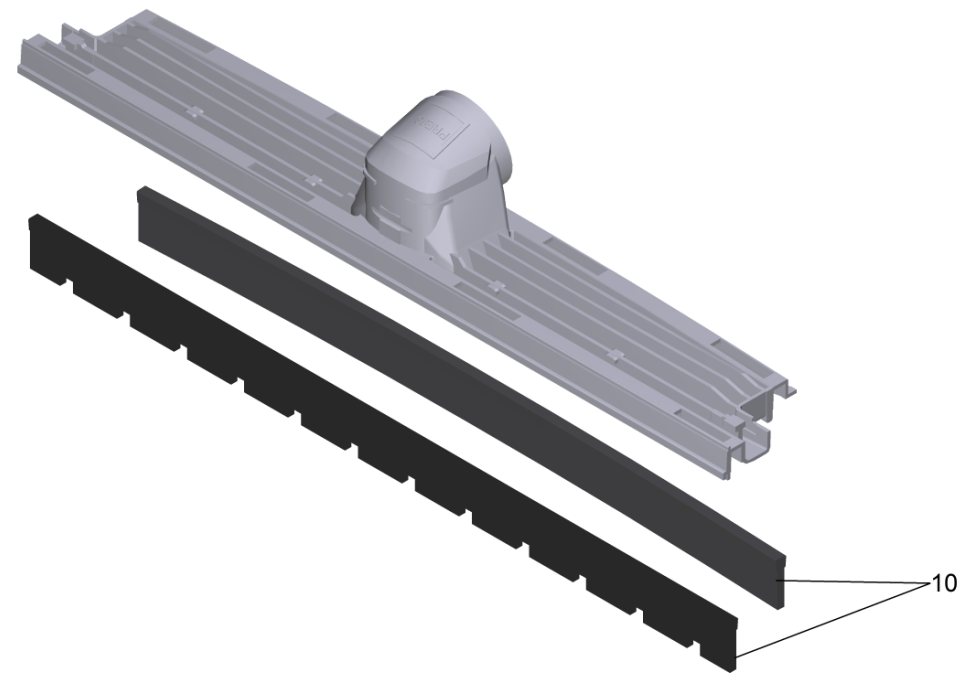

20 Assembly group holder brush strips (4.862-017.0)

Professional \ Vacuum cleaner \ Wet-/dry vacuum cleaner \ NT 30/1 Tact Te L *EU \ Accessories \ Floor tool packaged NW40 360mm \ Assembly group holder brush strips

POS	Article no.	Description	Quantity	Unit
10	4.071-606.0	Spare parts set brush strip packaged	1	PC