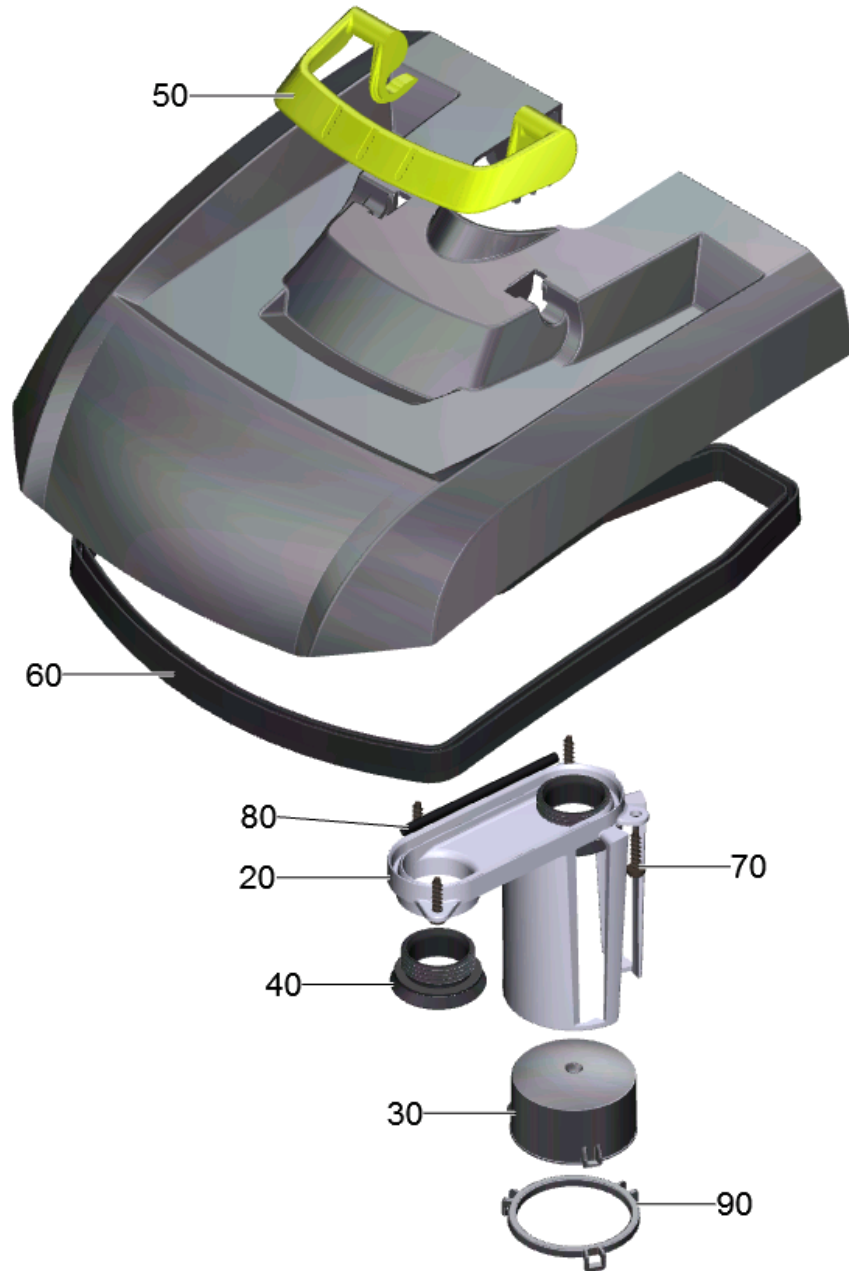

# 40 Cover waste water tank replacement (4.037-000.0)

Professional \ Floor cleaner \ Compact \ BD 38/12 C \*EU \ Waste water tank complete \ Cover waste water tank replacement

## 40 Cover waste water tank replacement (4.037-000.0)

Professional \ Floor cleaner \ Compact \ BD 38/12 C \*EU \ Waste water tank complete \ Cover waste water tank replacement

**KÄRCHER**

POS	Article no.	Description	Quantity	Unit	Foot note text
20	5.037-297.0	Float retainer	1.000	ST	
30	4.035-252.0	Float replacement	1.000	ST	
40	5.050-415.0	Joint ring	2.000	ST	
50	5.037-299.0	Closure handhold waste water tank	1.000	ST	
60	5.037-310.0	Seal cover waste water tank	1.000	ST	
70	7.303-212.0	Screw 5x20 -A2-70 (In6Rd)	4.000	ST	
80	6.273-037.0	Seal string cellular rubber 3	0.280	M	ALS METERWARE BESTELLEN
90	5.037-421.0	Cover float cage	1.000	ST	