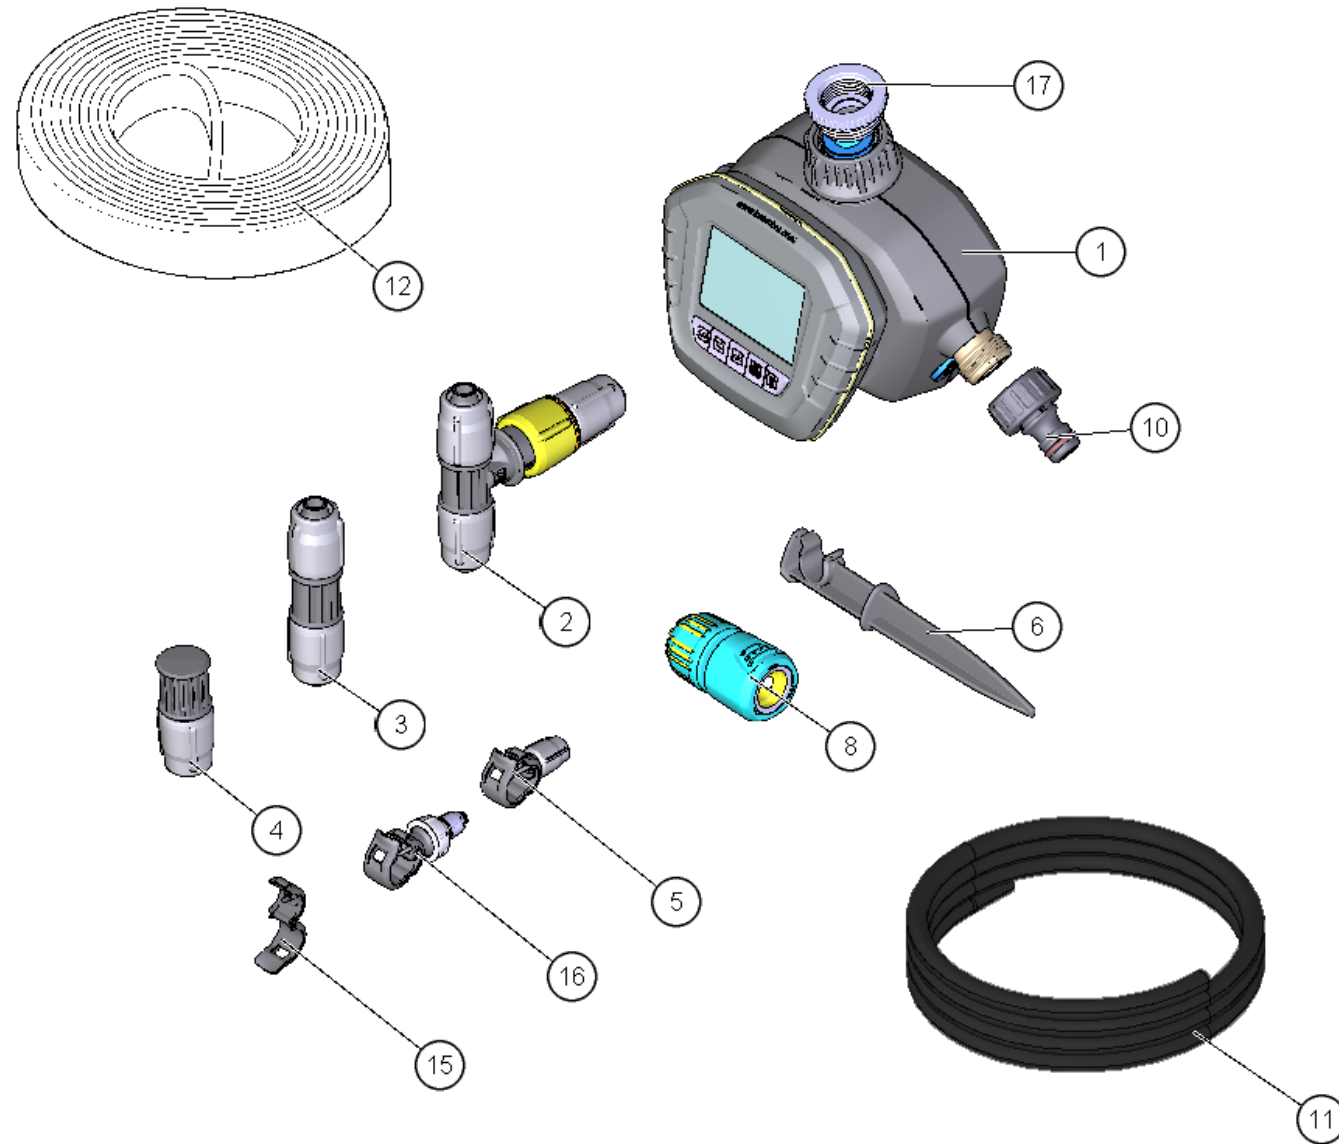

Spare parts list Deluxe Irrigation Set (5.973-073.0)

Home and Garden \ Watering systems \ Deluxe Irrigation set \ Spare parts list Deluxe Irrigation Set

Spare parts list Deluxe Irrigation Set (5.973-073.0)

Home and Garden \ Watering systems \ Deluxe Irrigation set \ Spare parts list Deluxe Irrigation Set

KÄRCHER

POS	Article no.	Description	Quantity	Unit
1	2.645-214.0	SensoTimer ST6 Duo ecologic	1	PC
2	2.645-231.0	T-CONNECTOR WITH WATER FLOW REGULATION	2	PC
3	2.645-232.0	I-CONNECTOR	2	PC
4	2.645-233.0	HOSE STOP	3	PC
5	2.645-234.0	DRIP NOZZLE	2	PC
6	2.645-237.0	Ground spike 5x	3	PC
8	2.645-176.0	Hose coupling set 1/2", 5/8" OPP	1	PC
10	6.465-031.0	Connection 3/4	1	PC
11	2.645-227.0	System hose 1/2"	1	PC
12	2.645-229.0	SOAKER HOSE 1/2" -10M	1	PC
15	2.645-235.0	Sealing collar 5x	2	PC
16	2.645-236.0	Spray collar set 5x	2	PC
17	2.645-007.0	Tap adaptor with reducer G1	1	PC