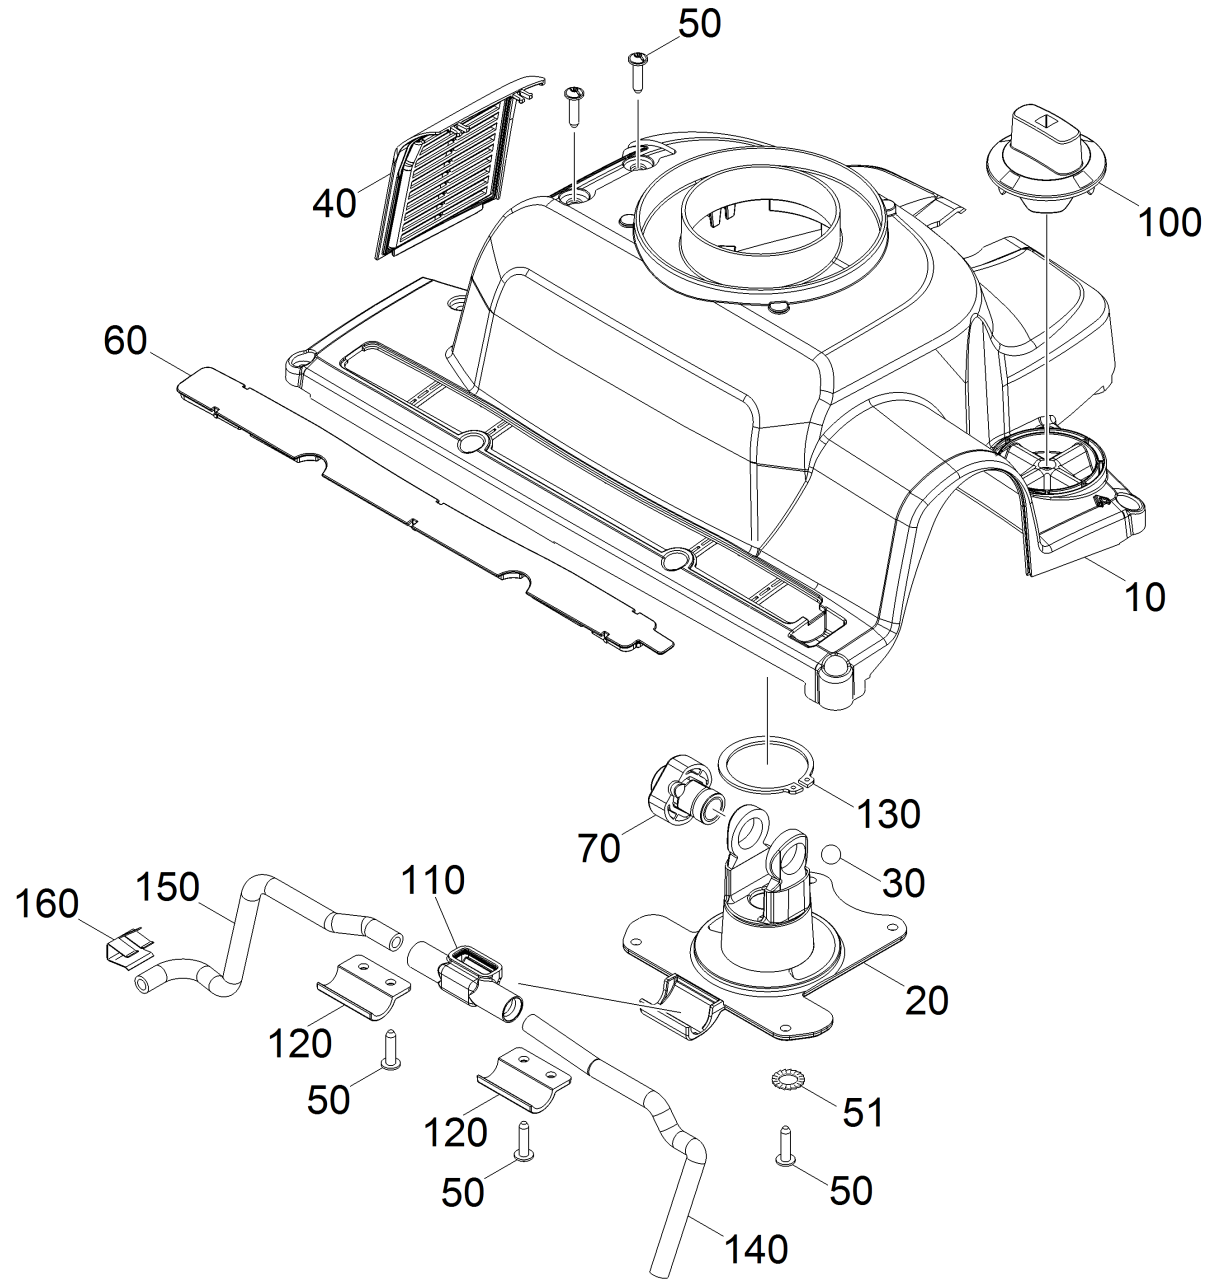

20 Cover brush housing complete

Professional \ Floor cleaner \ Compact \ BR 35/12 C Bp Pack *EU \ Brush-head complete \ Cover brush housing complete

20 Cover brush housing complete

Professional \ Floor cleaner \ Compact \ BR 35/12 C Bp Pack *EU \ Brush-head complete \ Cover brush housing complete

KÄRCHER

POS	Article no.	Description	Quantity	Unit	Foot note text
70	4.037-004.0	Bearing set	1	PC	
100	5.037-301.0	Button height adjustment	1	PC	
10	5.037-492.0	Cover brush housing	1	PC	
40	5.037-268.0	Cover refrigeration motor	1	PC	
60	5.037-269.0	Cover water distribution	1	PC	
120	5.037-309.0	Fixing axle	2	PC	
20	5.037-267.0	Fixing brush-head	1	PC	
140	6.391-341.0	Hose chemistry DN 6	1	m	
150	6.391-341.0	Hose chemistry DN 6	1	m	TO ORDER AS CUT GOODS
130	7.343-019.0	Locking ring 45x1,75-FST-RF DIN 471	1	PC	
50	7.303-108.0	Screw 5x20 -10.9-R2R (In6Rd)	8	PC	
51	7.312-231.0	Serrated lock washer A5,3 -FSt-A3E DIN6	4	PC	
30	7.401-917.0	Sphere 10,0 G100-1.4301 DIN 5401	1	PC	
110	5.037-493.0	T-Piece cleaning agents	1	PC	
160	6.373-008.0	U-Fastening	1	PC	