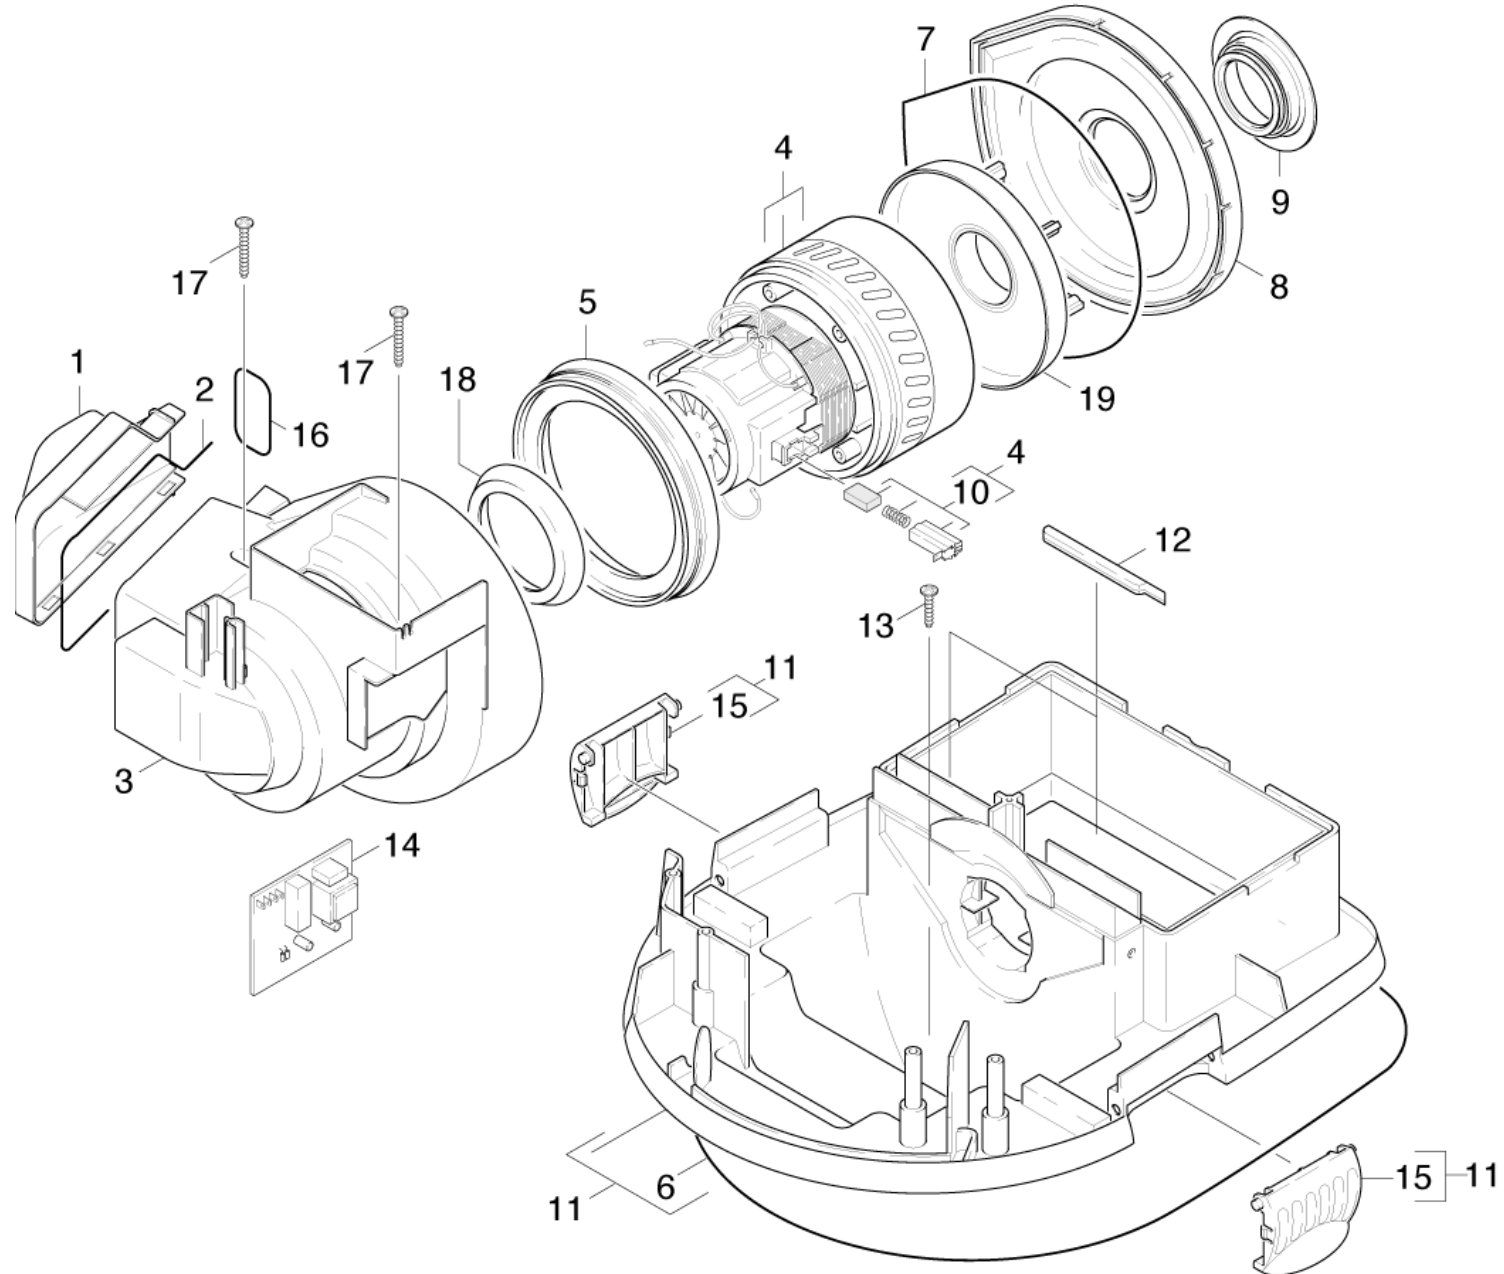

21 Vacuum motor

Professional \ Vacuum cleaner \ Wet-/dry vacuum cleaner \ NT 361 ECO *EU \ Spare parts list NT 361 ECO \ Turbine and housing \ Vacuum motor

21 Vacuum motor

Professional \ Vacuum cleaner \ Wet-/dry vacuum cleaner \ NT 361 ECO *EU \ Spare parts list NT 361 ECO \ Turbine and housing \ Vacuum motor

POS	Article no.	Description	Quantity	Unit	Remark	Foot note text
1	5.063-875.0	Cover working air	1.000	ST		
2	6.273-037.0	Seal string cellular rubber 3	1.000	M		TO ORDER AS CUT GOODS
3	5.605-237.0	Housing turbine	1.000	ST		
4	2.882-516.0	MOTOR	1.000	ST	* GB	
4	2.882-515.0	Conversion kit vacuum motor EUR	1.000	ST	* EUR, CH, RA	
5	5.363-530.0	Seal	1.000	ST		
6	6.273-192.0	Cord cellular rubber D6	1.000	ST		
7	6.273-162.0	Cellular rubber	1.000	ST		
8	5.363-435.0	Cover turbine	1.000	ST		
9	5.363-475.0	Seal turbine	1.000	ST		
10	6.610-204.0	Carbon brush set only for replacement	1.000	ST		
11	4.060-441.0	Housing complete	1.000	ST		
12	5.031-626.0	Moulded part	2.000	ST		
13	6.303-306.0	Screw 5x16-ST-A2C (KO-IN6RD)	2.000	ST		
14	6.682-476.0	Electronics	1.000	ZSA		
15	5.031-601.0	Locking clip	2.000	ST		
16	6.273-193.0	Cord cellular rubber D5	1.000	ST		
17	7.303-111.0	Screw 5x50 -10.9-R2R (K-In6Rd)	2.000	ST		
18	5.363-395.0	Seal	1.000	ST		
19	5.031-856.0	Moulded part	1.000	ST