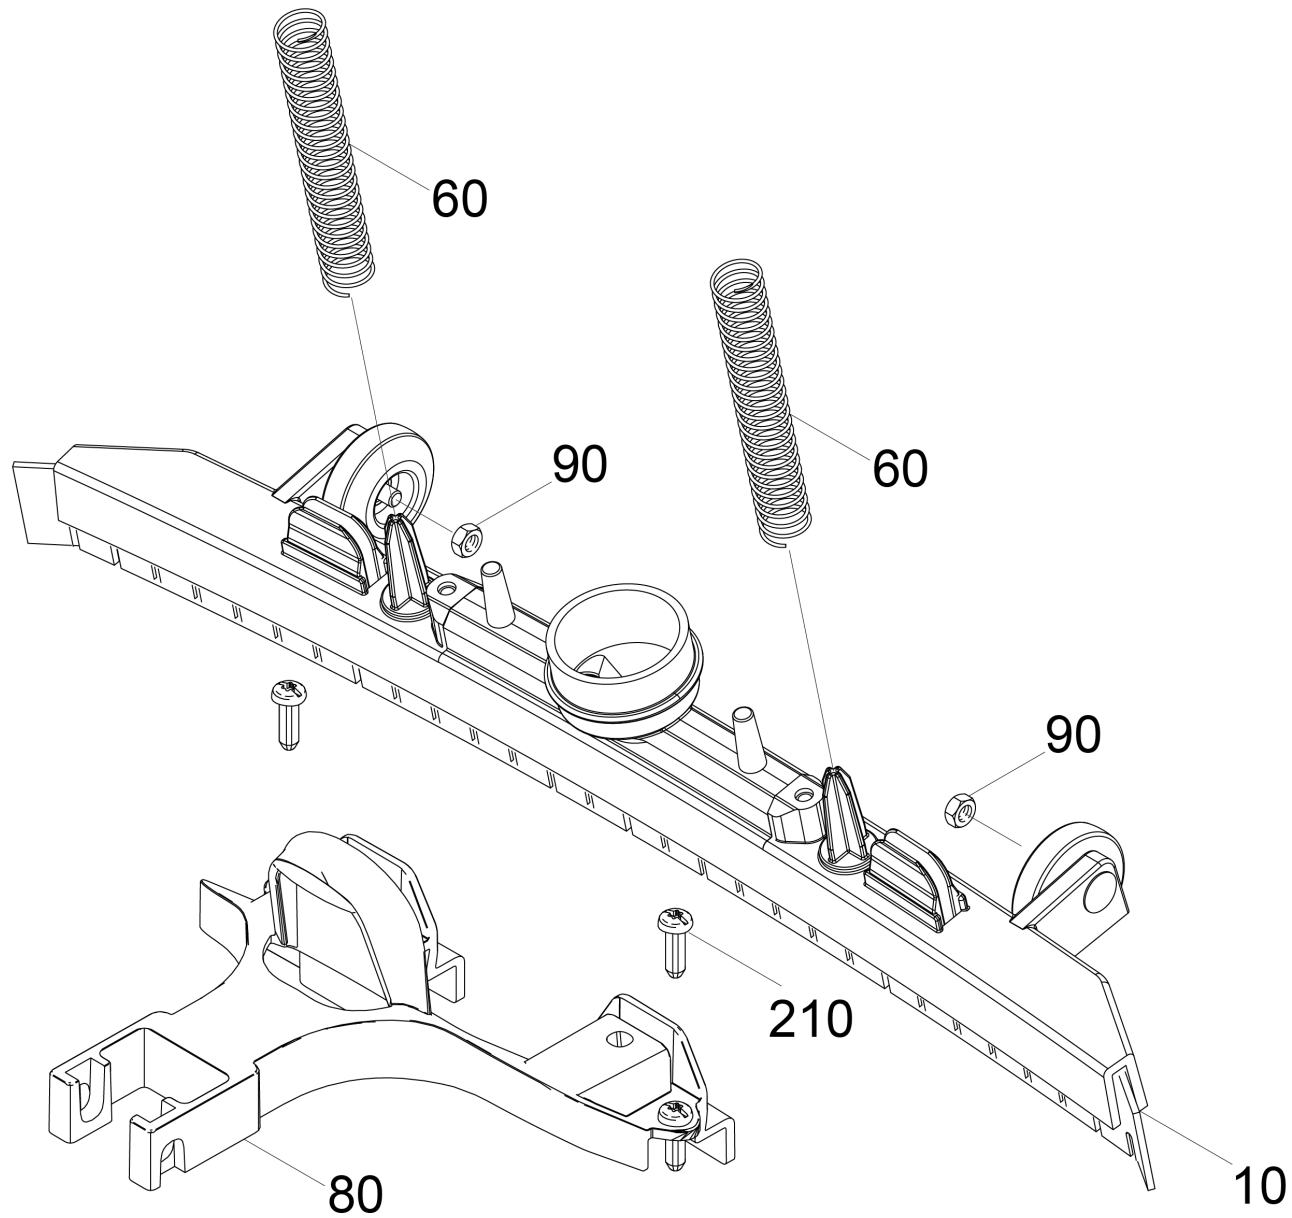

50 Suction bar complete

Professional \ Floor cleaner \ Compact \ BR 35/12 C Bp Pack *EU \ Brush-head complete \ Suction bar complete

50 Suction bar complete

Professional \ Floor cleaner \ Compact \ BR 35/12 C Bp Pack *EU \ Brush-head complete \ Suction bar complete

| POS | Article no. | Description | Quantity | Unit |
|-----|-------------|-------------------------------|----------|------|
| 60 | 5.332-216.0 | Helical spring | 2 | PC |
| 90 | 7.311-431.0 | Hexagon nut M5-1.4305 DIN 985 | 2 | PC |
| 210 | 7.303-104.0 | Screw 5x16 -A2-70 (IN6RD) | 2 | PC |
| 80 | 4.037-128.0 | Set retainer suction bar | 1 | PC |
| 10 | 4.037-034.0 | Suction bar replacement | 1 | PC |