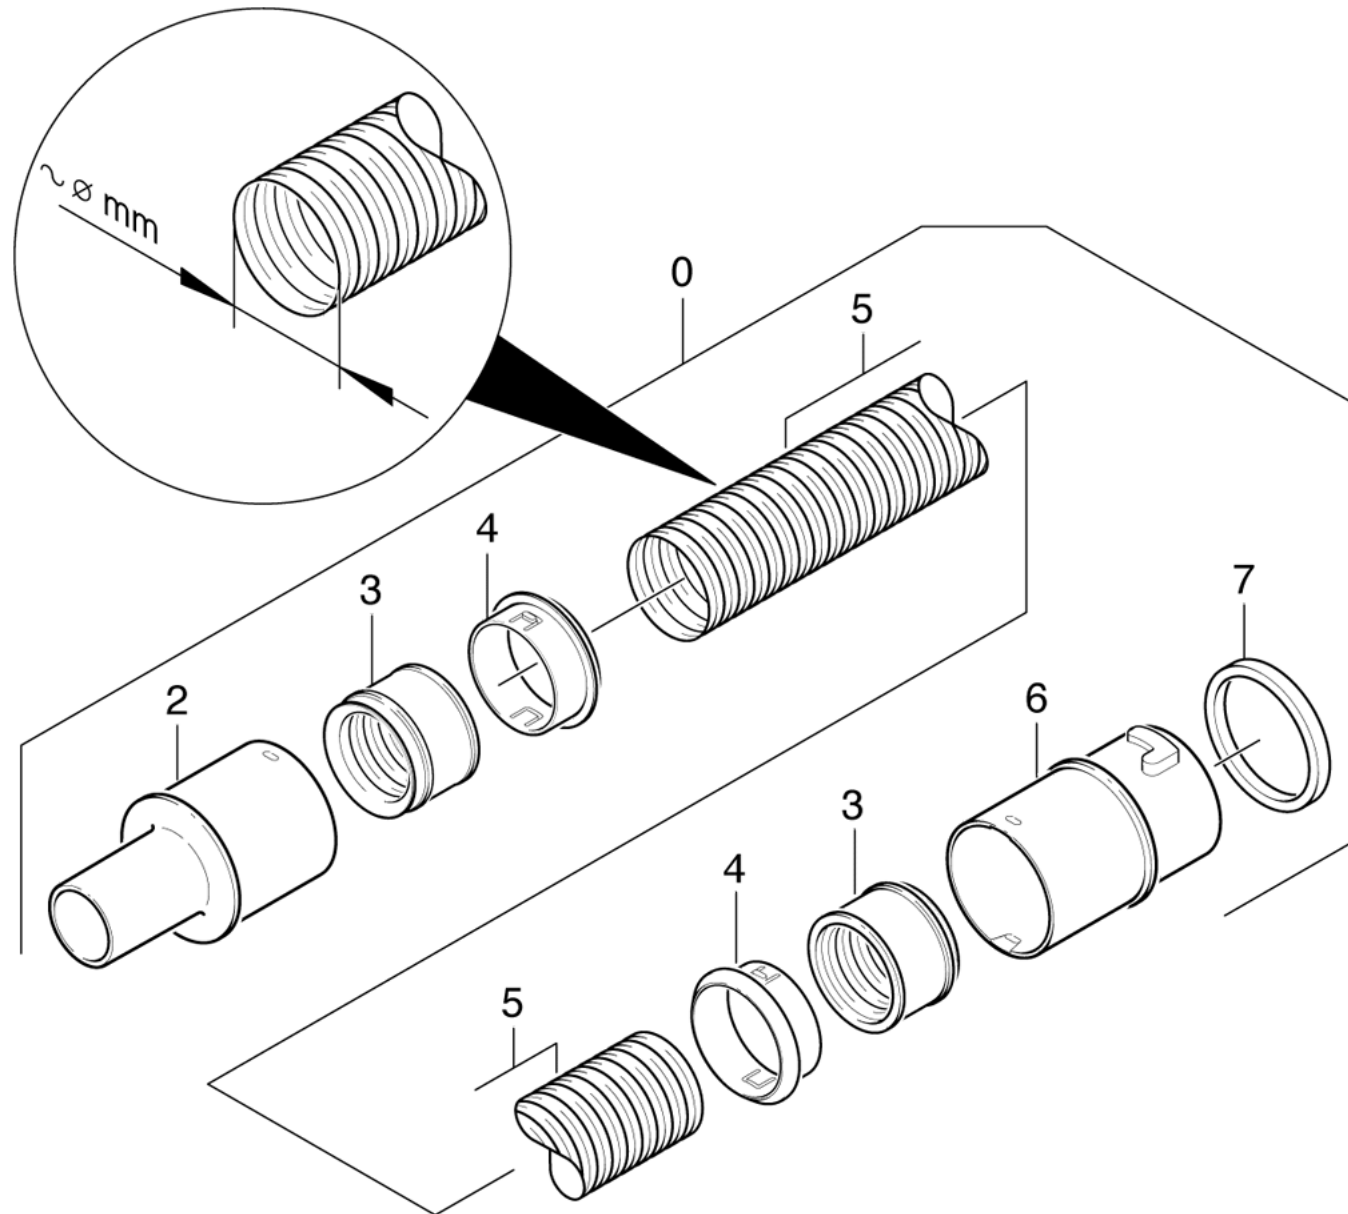

# 70 Suction hose

Professional \ Vacuum cleaner \ SB-Sauger \ SB-SAUGER WESTFALEN \ Spare parts list self-service vacuum cle \ Suction hose

## 70 Suction hose

Professional \ Vacuum cleaner \ SB-Sauger \ SB-SAUGER WESTFALEN \ Spare parts list self-service vacuum cle \ Suction hose

POS	Article no.	Description	Quantity	Unit	Remark
4	5.262-013.0	Clamping ring DN40	2.000	ST	
2	5.453-010.0	Connecting sleeve 40	1.000	ST	
6	5.470-008.0	Coupler	1.000	ST	
3	5.363-155.0	Joint ring DN40	2.000	ST	
7	5.114-105.0	Ring	1.000	ST	
5	6.388-723.0	Suction hose DN38	1.000	ST	L = 4 M
0	4.440-263.0	Suction hose DN40	1.000	ST	D = 40 MM