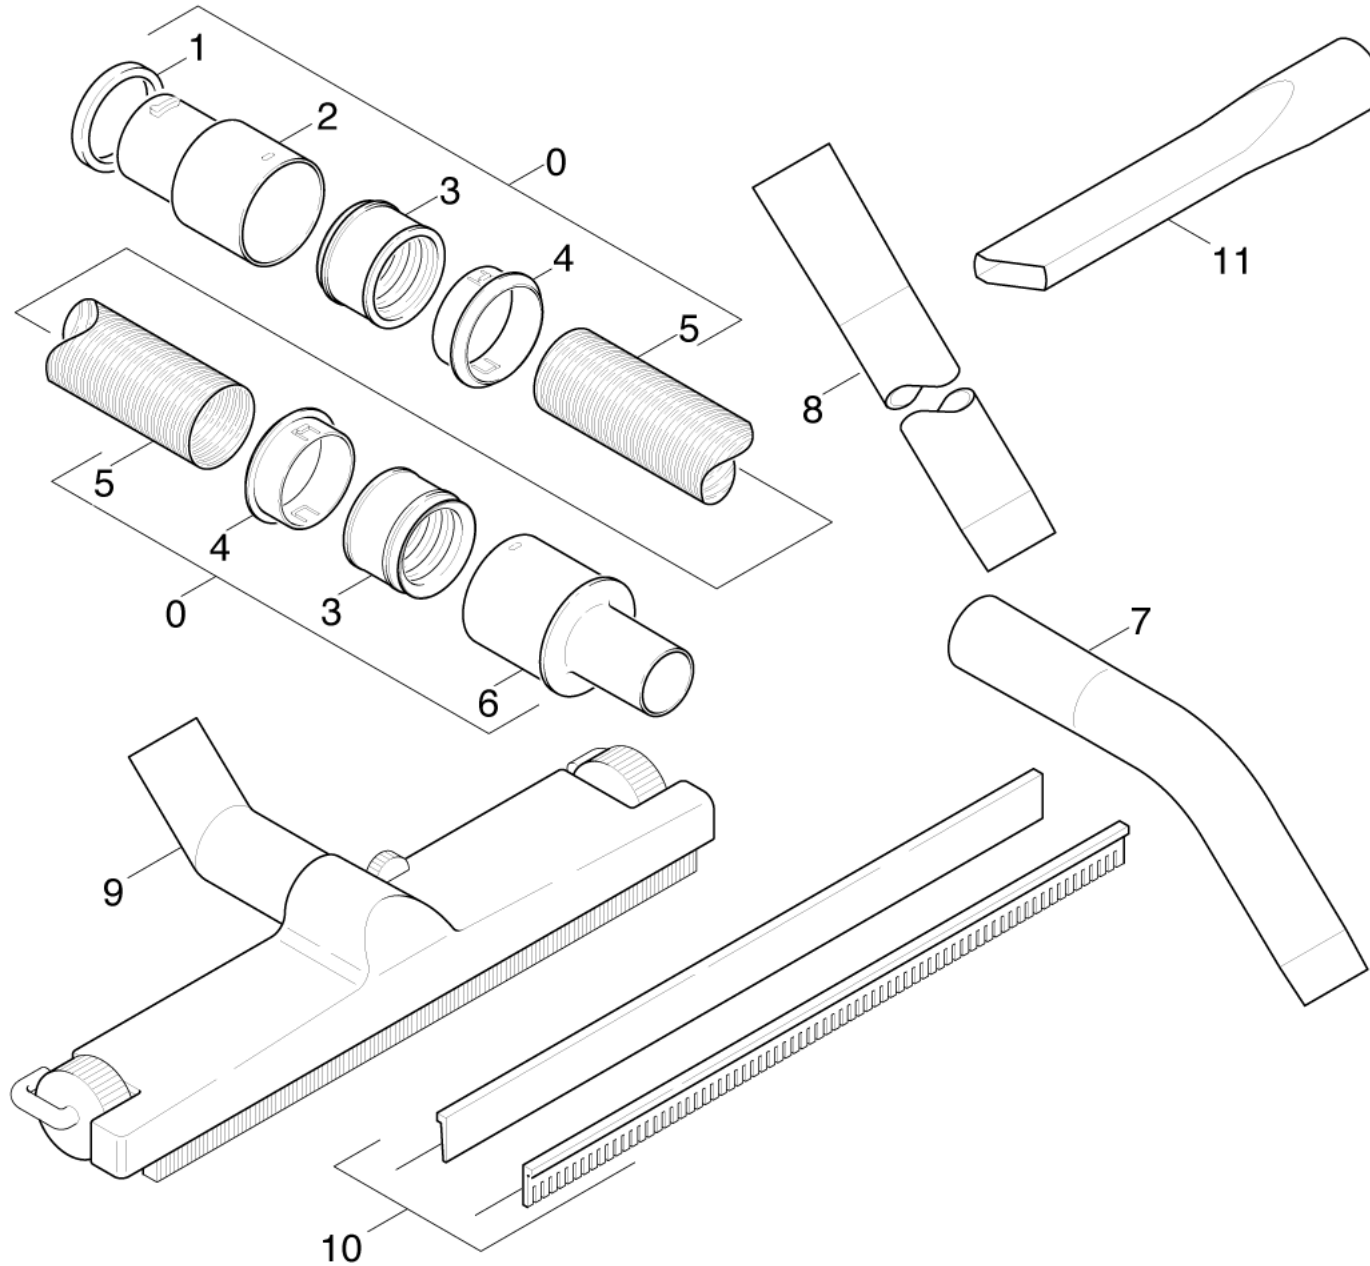

## 31 Accessories Teil I

Professional \ Vacuum cleaner \ Wet-/dry vacuum cleaner \ NT 702 I \*EU \ Spare parts list NT 702 I \ Accessories \ Accessories Teil I

**KÄRCHER**

POS	Article no.	Description	Quantity	Unit	Foot note text
0	4.440-263.0	Suction hose DN40	1	ST	STANDARD
0	4.440-303.0	Suction hose DN40	1	ST	OIL RESISTANT
1	5.114-105.0	Ring	1	ST	
2	5.470-008.0	Coupler	1	ST	
3	5.363-155.0	Joint ring DN40	2	ST	
4	5.262-013.0	Clamping ring DN40	2	ST	
5	6.388-723.0	Suction hose DN38	1	ST	OIL RESISTANT
5	7.777-999.0	Stockpiling discontinued	1	ST	STANDARD
6	5.453-010.0	Connecting sleeve 40	1	ST	
7	6.900-276.0	Elbow DN40 STAHL	1	ST	
8	6.900-275.0	Suction tube DN40-0,55m	1	ST	
9	6.903-018.0	Floor tool DN40-370	1	ST	
10	6.903-062.0	Rubber strip set	1	ST	STANDARD
10	6.903-081.0	Floor nozzle rubber strip 370 mm	1	ST	OIL RESISTANT
11	6.903-033.0	Crevice nozzle DN40	1	ST	