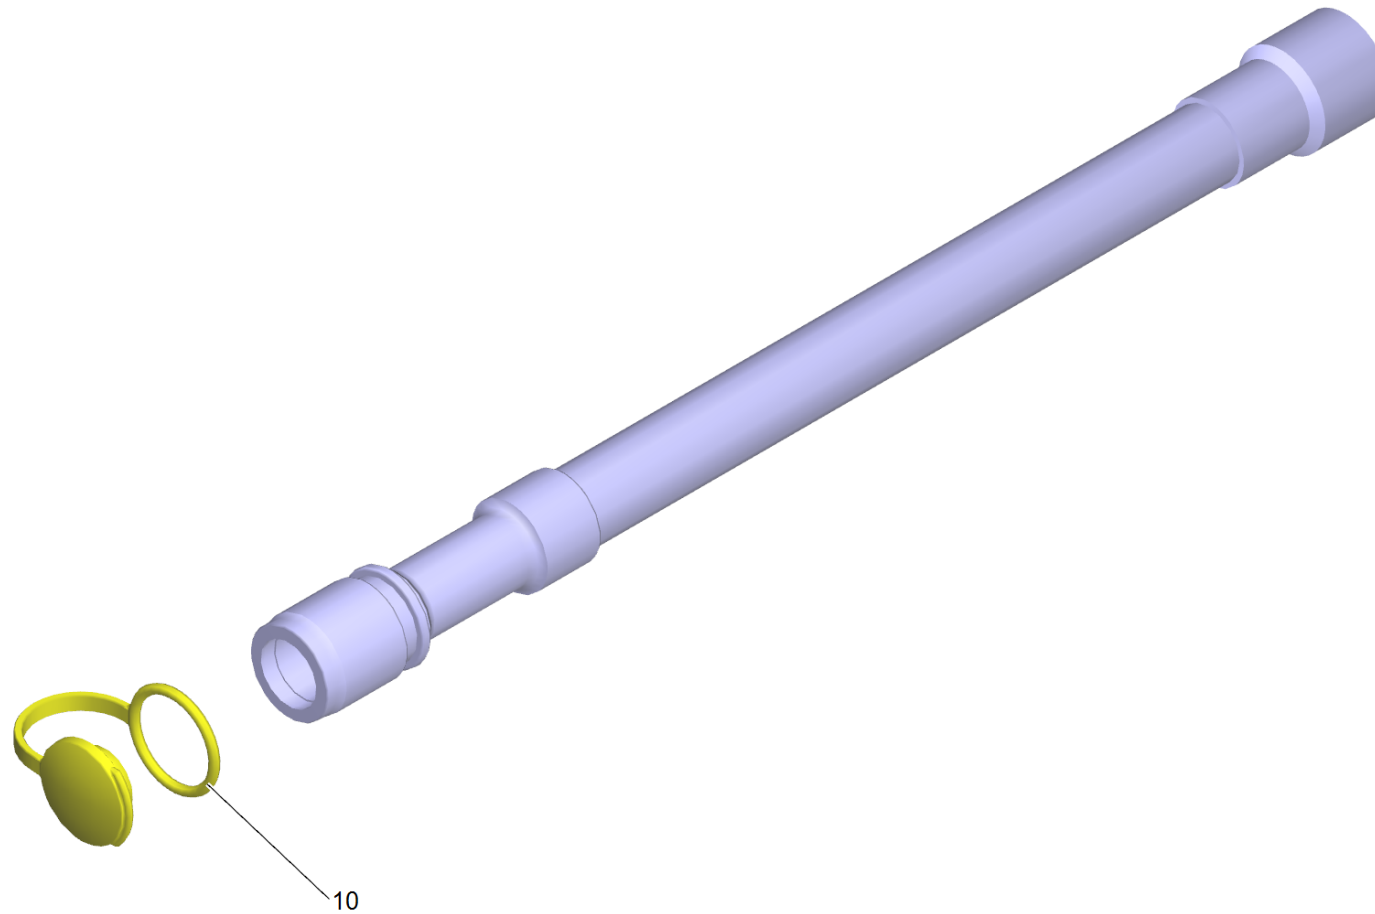

140 Drain hose with cover replacement (9.755-646.0)

Professional \ Floor cleaner \ Walk behind \ BD 43/25 C Bp Pack *EU \ Tank complete B 25 Bp \ Drain hose with cover replacement

140 Drain hose with cover replacement (9.755-646.0)

Professional \ Floor cleaner \ Walk behind \ BD 43/25 C Bp Pack *EU \ Tank complete B 25 Bp \ Drain hose with cover replacement

POS	Article no.	Description	Quantity	Unit
10	5.036-249.0	Cover plate drain hose yellow PU	1	PC