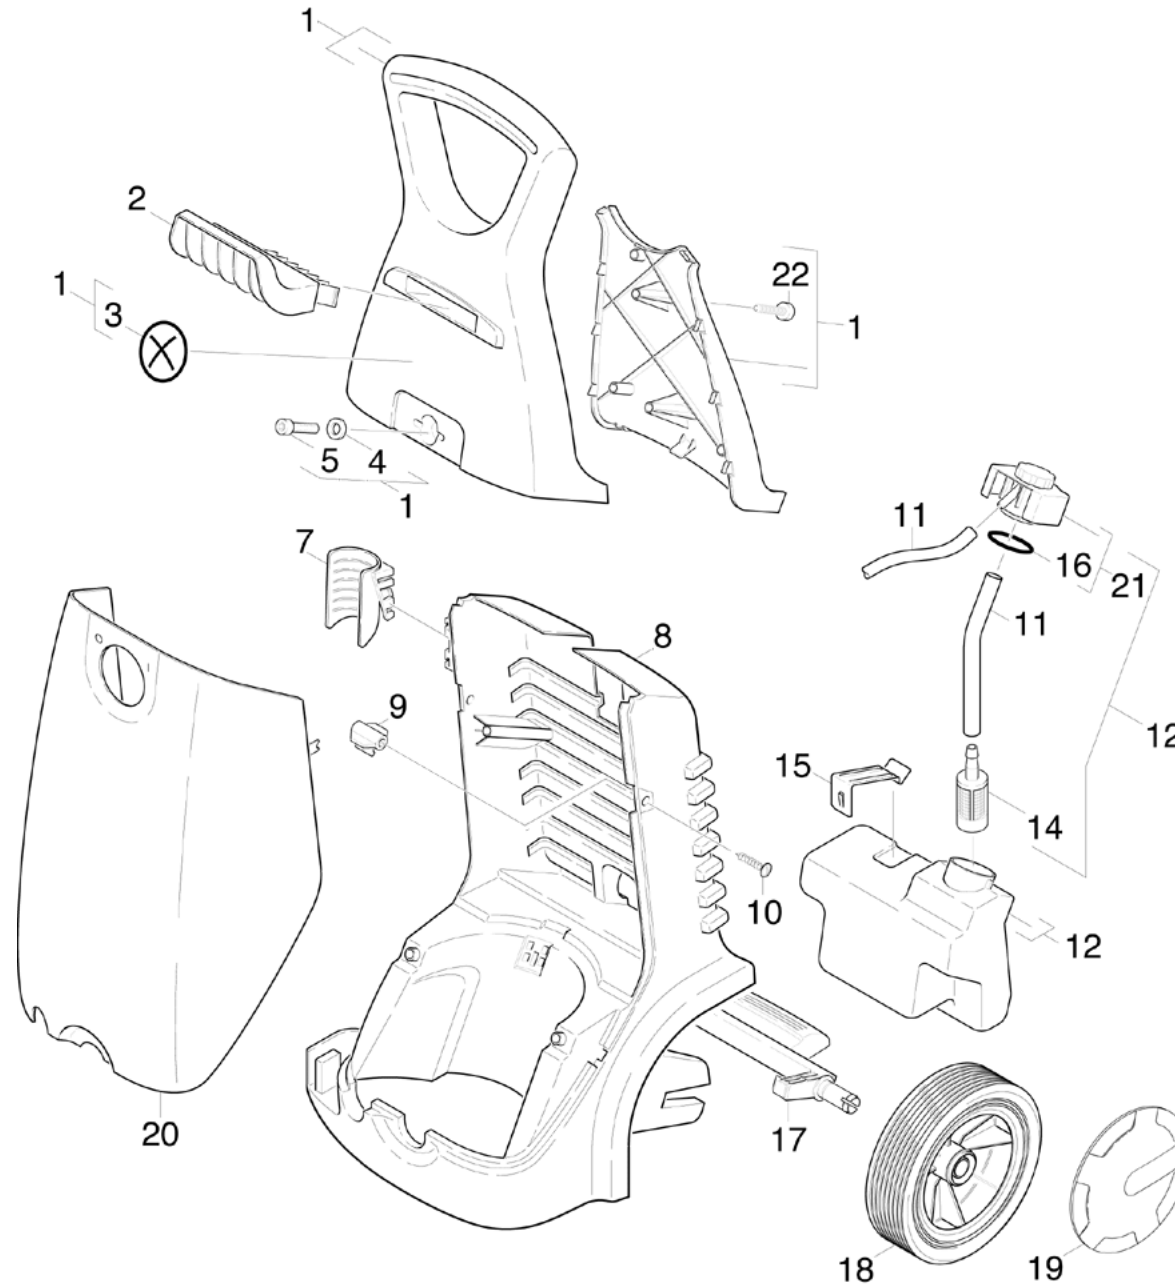

10 Individual parts

Home and Garden \ High pressure cleaner cold water \ Electric motor \ K 7 \ K 7.20MX-WB *EU \ Spare parts list K 720 *MX \ Individual parts

10 Individual parts

Home and Garden \ High pressure cleaner cold water \ Electric motor \ K 7 \ K 7.20MX-WB *EU \ Spare parts list K 720 *MX \ Individual parts

KÄRCHER

POS	Article no.	Description	Quantity	Unit	Foot note text
1	7.777-999.0	Stockpiling discontinued	1	PC	
2	7.777-999.0	Stockpiling discontinued	1	PC	
3	5.387-620.0	Warning sign new	1	PC	
4	7.312-026.0	Washer 6 -A2 ISO 7089	1	PC	
5	7.306-306.0	Oval head screw M6x16-4.8-A2E ISO 7045	1	PC	
7	5.042-846.0	Holder pistol	1	PC	
8	5.605-204.0	Housing chassis	1	PC	
9	5.031-087.0	Moulded part	2	PC	
10	6.303-125.0	Screw 5x20-Sonder In6Rd+Spitze	2	PC	
11	6.388-216.0	Hose DN 5 (PVC)	1	m	TO ORDER AS CUT GOODS
12	4.071-088.0	Tank complete	1	PC	
14	5.731-652.0	Filter with weight	1	PC	
15	5.337-026.0	Plate spring	1	PC	
16	6.362-526.0	O-Ring seal 29,1 X 2,55 -NBR 70	1	PC	
17	7.777-999.0	Stockpiling discontinued	1	PC	
18	6.435-196.0	Wheel D 180	2	PC	
19	6.435-197.0	Wheel cap zinc yellow	2	PC	
20	5.069-091.0	Cover only for replacement	1	PC	
21	4.063-224.0	Cap of a tank only for replacement	1	PC	
22	7.303-109.0	Screw 5x25 -10.9-R2R (In6Rd)	4	PC	