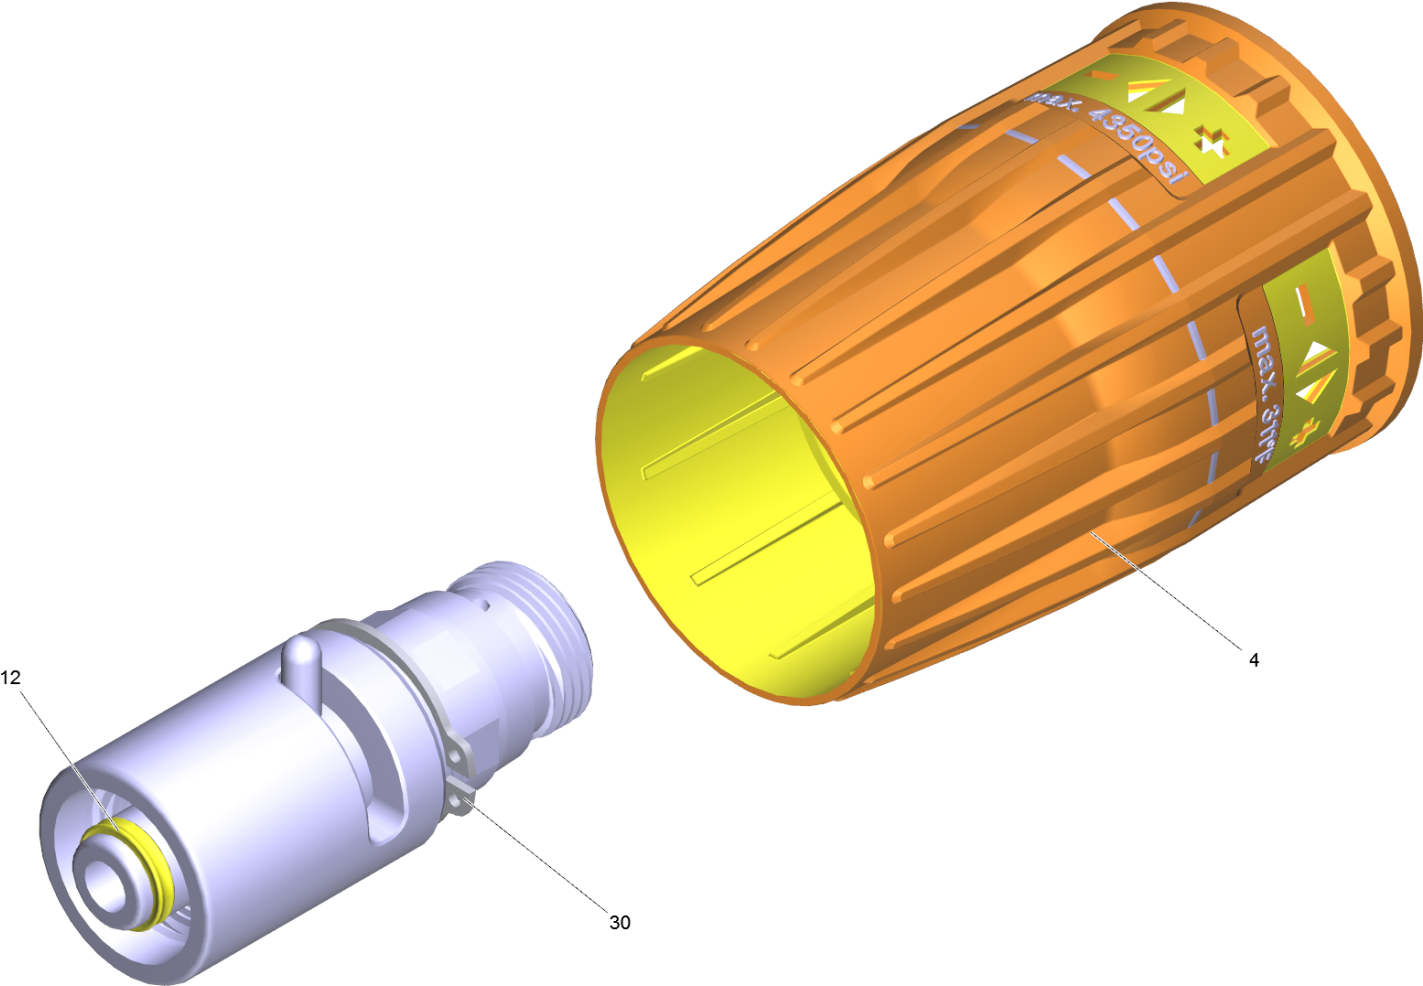

## **Spare parts list**

Rotary controller TR 416L

Table of contents

---

1 Rotary controller TR 416L

3

1 Rotary controller TR 416L

---

<b>POS</b>	<b>Article no.</b>	<b>Description</b>	<b>Quantity</b>	<b>Unit</b>
4	5.321-364.3	Handhold rotary controller	1	PC
30	7.343-069.0	Locking ring 25x1,2-1.4122 DIN 471	1	PC
12	2.880-001.0	Spare part set seals TR	1	PC