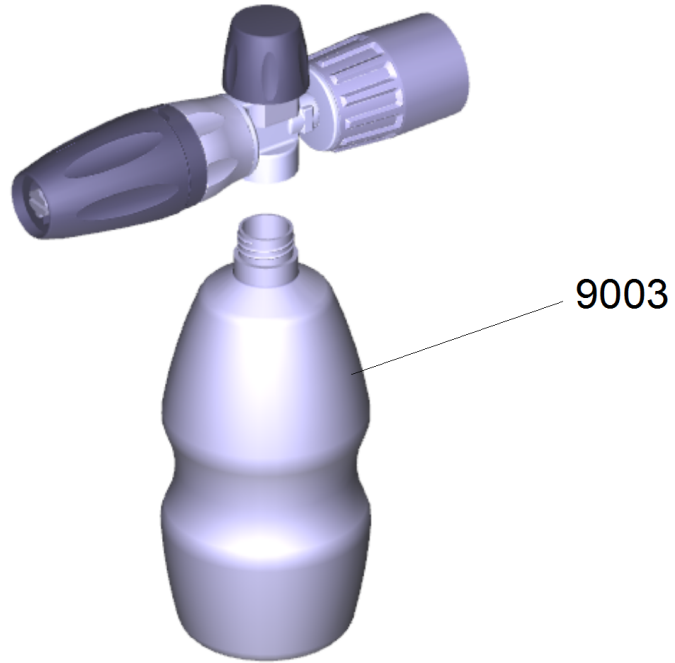

1 Spare parts list foam lance TR Ø1,25 / Ø

Professional \ High pressure cleaner hotwater \ Accessories \ Foam lance TR nozzle 025 \ Spare parts list foam lance TR Ø1,25 / Ø

1 Spare parts list foam lance TR Ø1,25 / Ø

Professional \ High pressure cleaner hotwater \ Accessories \ Foam lance TR nozzle 025 \ Spare parts list foam lance TR Ø1,25 / Ø

POS	Article no.	Description	Quantity	Unit
9001	6.686-604.0	Spare part set TR foam lance Ø1,25 / Ø1,	1	PC
9002	6.414-049.0	Filter foam lance only for replacement	1	PC
9003	6.414-050.0	Tank grey only for replacement 1L	1	PC