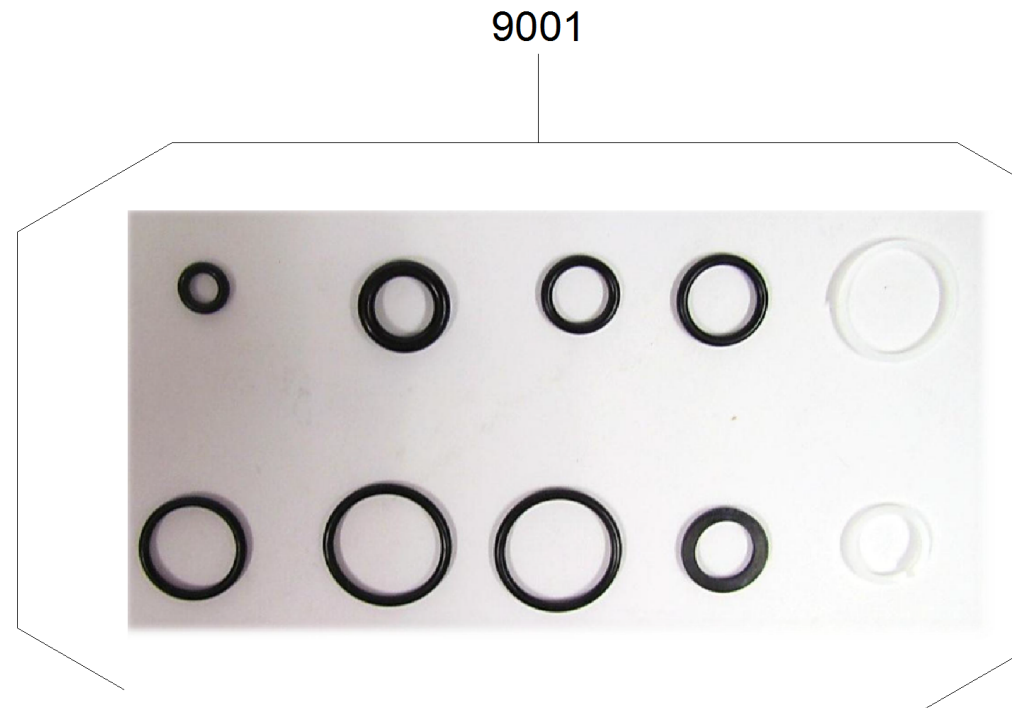

1 Spare parts list foam lance TR Ø1,25 / Ø

Professional \ High pressure cleaner hotwater \ Accessories \ Foam lance TR nozzle 025 \ Spare parts list foam lance TR Ø1,25 / Ø

1 Spare parts list foam lance TR Ø1,25 / Ø

Professional \ High pressure cleaner hotwater \ Accessories \ Foam lance TR nozzle 025 \ Spare parts list foam lance TR Ø1,25 / Ø

POS	Article no.	Description	Quantity	Unit
9001	6.686-604.0	Spare part set TR foam lance Ø1,25 / Ø1,	1	PC
9002	6.414-049.0	Filter foam lance only for replacement	1	PC
9003	6.414-050.0	Tank grey only for replacement 1L	1	PC