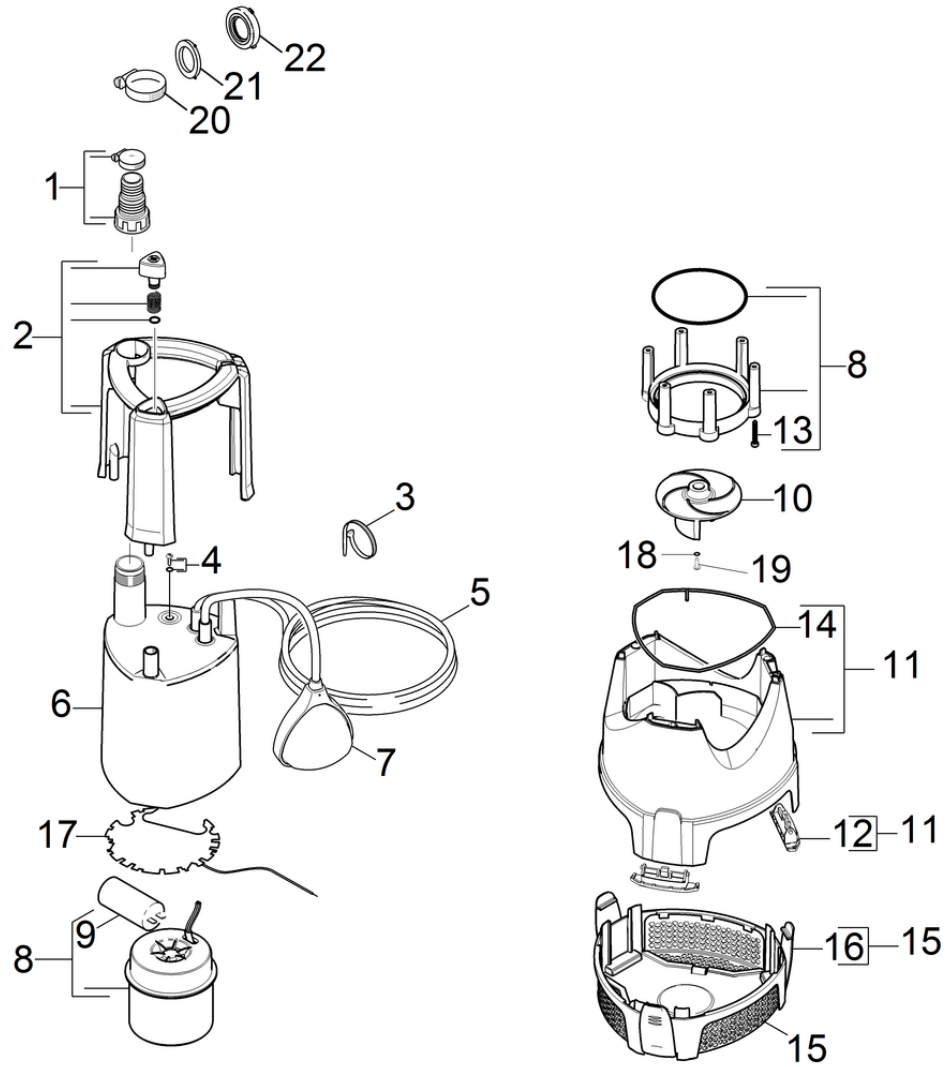

# 11 Individual parts

Home and Garden \ Pumps \ SCP 9000 \*EU-I \ Spare parts list SCP 9000 \ Individual parts \ Individual parts

## 11 Individual parts

Home and Garden \ Pumps \ SCP 9000 \*EU-I \ Spare parts list SCP 9000 \ Individual parts \ Individual parts

**KÄRCHER**

POS	Article no.	Description	Quantity	Unit	Remark
5	4.645-240.0	Cable complete for replacement *AU	1.000	ST	/*AU
5	4.645-367.0	Cable for replacement *CH SxP good	1.000	ST	/*CH
5	4.645-059.0	Cable with fixing f.Ersatz	1.000	ST	/*EU
5	4.645-083.0	Cable with fixing GB-f.Ersatz	1.000	ST	/*GB
9	4.645-352.0	Capacitor complete replacement GP40 P2	1.000	ST	
11	4.645-066.0	Chamber with covering cap f.Ersatz	1.000	ST	
22	6.645-311.0	Check valve / non return valve SXP G1	1.000	ST	
16	5.645-019.0	Clamp /filter clamp	3.000	ST	
1	6.997-359.0	Connection for suction hose 3/4"+ 1"	1.000	ST	
7	4.645-060.0	Float regulator set for replacement	1.000	ST	
2	4.645-067.0	Handhold complete for replacement	1.000	ST	
20	6.389-507.0	Hose clip 20- 32	1.000	ST	
6	4.645-065.0	Housing neutrally for replacement	1.000	ST	
10	5.645-011.0	Impeller /impeller clean	1.000	ST	
8	4.645-195.0	Motor complete for replacement (300W)	1.000	ST	
12	5.645-004.0	Pedestal /foot	3.000	ST	
17	4.645-024.0	Plate complete / sheet metal earth w. wi	1.000	ST	
15	6.997-351.0	Prefilter immersion pumps Good	1.000	ST	
13	6.303-496.0	Screw 3,5x30	6.000	ST	
19	9.086-207.0	Screw M5x10 A2	1.000	ST	
4	4.645-061.0	Screw with O-Ring seal f.Ersatz	1.000	ST	
21	6.645-160.0	Seal / flat gasket small	1.000	ST	
14	5.645-591.0	Seal SxP good	1.000	ST	
3	6.375-479.0	Strap /Velcro-Strap	1.000	ST	
18	9.086-023.0	Toothed lock washer Ø5 A2	1.000	ST	