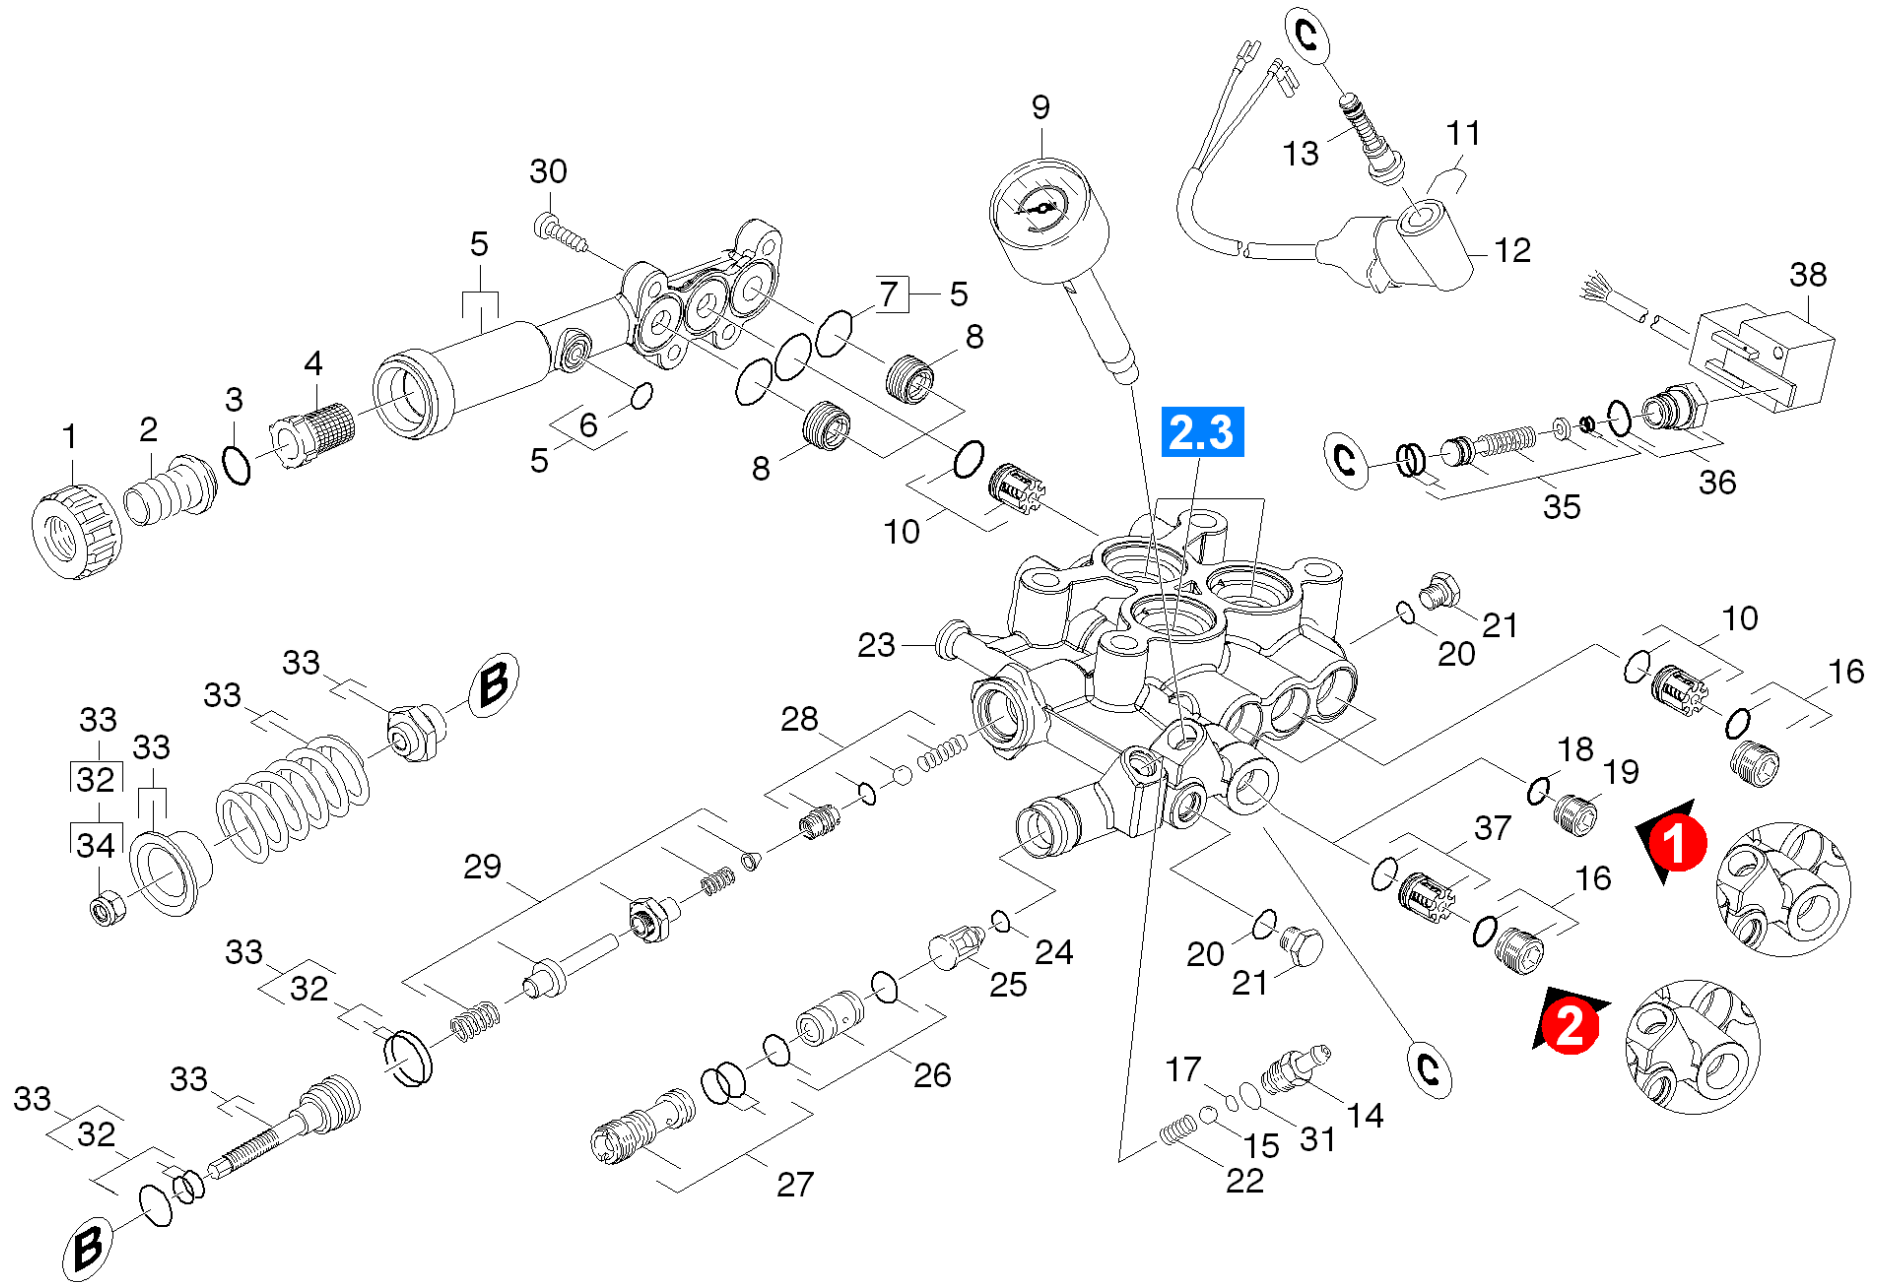

21 Cylinder head

Professional \ High pressure cleaner cold water \ Electric motor \ HD 6/16-4MX PLUS*EU \ Spare parts list HD 6/16 \ Pump set \ Cylinder head

21 Cylinder head

Professional \ High pressure cleaner cold water \ Electric motor \ HD 6/16-4MX PLUS*EU \ Spare parts list HD 6/16 \ Pump set \ Cylinder head

POS	Preces Nr.	Apraksts	Skaits	Vieniba	Sērijas numurs no	Sērijas numurs līdz	Piezīme
1	5.310-076.0	Uzgrieznis	1.000	ST	0000000000	0000000000	
2	5.443-291.0	Caurules nipelis	1.000	ST	0000000000	0000000000	
3	6.362-161.0	Gredzenblīve 19,3 X 2,4	1.000	ST	0000000000	0000000000	
4	6.414-141.0	Sieta filtrs	1.000	ST	0000000000	0000000000	
5	4.064-005.0	Suction cover complete	1.000	ST	0000000000	0000000000	
6	6.362-388.0	Gredzenblīve 8,0x1,5 -EPDM 70	1.000	ST	0000000000	0000000000	
7	6.363-536.0	Gredzenblīve 21x1,5	3.000	ST	0000000000	0000000000	
8	5.583-177.0	Vārsta skrūve M20x1	2.000	ST	0000000000	0000000000	
9	4.423-024.0	Pressure gauge from 4.422-011.0	1.000	ST	0000000000	0000000000	
10	2.884-512.0	Valve (3 Stueck)	2.000	ST	0000000000	0000000000	
11	5.034-494.0	Retaining bracket	1.000	ST	0000000000	0000000000	
12	4.744-168.0	Switch complete	1.000	ST			
	Vienuma teksts 1: 1.524-100.0 / -105.0 / -107.0 / -112.0						
	Vienuma teksts 2: /-113.0						
12	4.744-221.0	Switch complete only for replacement	1.000	ST	0000000000	0000000000	
	Vienuma teksts 1: /1.524-110.0						
12	4.744-201.0	Switch complete	1.000	ST	0000000000	0000000000	
	Vienuma teksts 1: /1.524-106.0						
13	2.883-988.0	SPARE PARTS SET	1.000	ST	0000000000	0000000000	
14	5.443-624.0	Nipelis	1.000	ST	0000000000	0000000000	
15	7.401-908.0	Sfēra 7 G300 -1.4301 DIN 5401	1.000	ST	0000000000	0000000000	
16	4.483-001.0	Valve screw	4.000	ST	0000000000	0000000000	
17	6.363-597.0	O-Ring seal 5,28 x 1,78	1.000	ST	0000000000	0000000000	
18	6.362-528.0	Gredzenblīve 9,5 X 2,0	1.000	ST	0000000000	0000000000	VERSION 1
	Vienuma teksts 1: 1.524-103.0 /-104.0						
19	5.411-168.0	Valve screw M16x1	1.000	ST	0000000000	0000000000	VERSION 1
20	6.362-690.0	Gredzenblīve 7x2 - NBR 70	1.000	ST	0000000000	0000000000	
21	5.411-070.0	Vītņtapa	1.000	ST	0000000000	0000000000	
22	5.332-258.0	Spirālveida atspere	1.000	ST	0000000000	0000000000	
23	4.550-813.0	Spare part set cylinder head	1.000	ST	0000000000	0000000000	
	Vienuma teksts 1: /1.524-105.0						
23	4.550-804.0	Cylinder head	1.000	ST	0000000000	0000000000