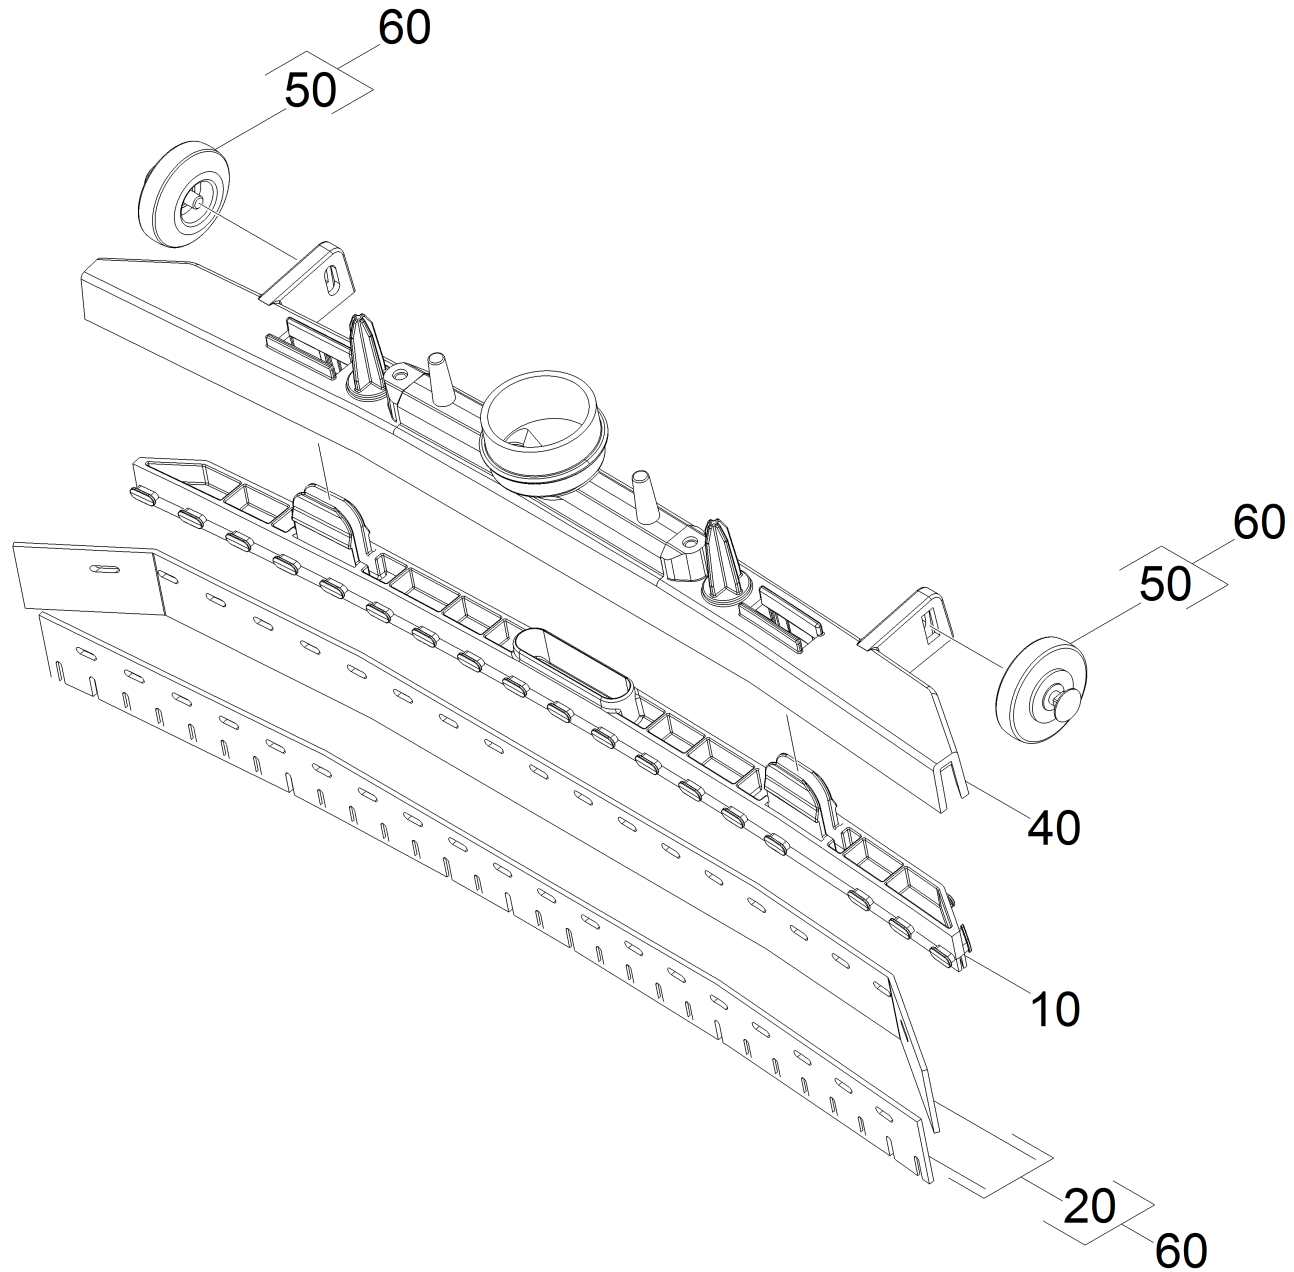

10 Suction bar replacement (4.037-034.0)

Professional \ Floor cleaner \ Compact \ BR 35/12 C Bp Pack *EU \ Brush-head complete \ Suction bar complete \ Suction bar replacement

10 Suction bar replacement (4.037-034.0)

Professional \ Floor cleaner \ Compact \ BR 35/12 C Bp Pack *EU \ Brush-head complete \ Suction bar complete \ Suction bar replacement

POS	Article no.	Description	Quantity	Unit
10	5.037-282.0	Suction bar internal part	1	PC
20	4.037-035.0	Suction lip set	1	PC
20	4.037-127.0	Suction lip set Linatex BR 35/12	1	PC
40	5.037-281.0	Suction bar top part	1	PC
50	4.037-057.0	Set wheel suction bar	2	PC
60	4.037-065.0	Conversion kit suction bar	1	PC