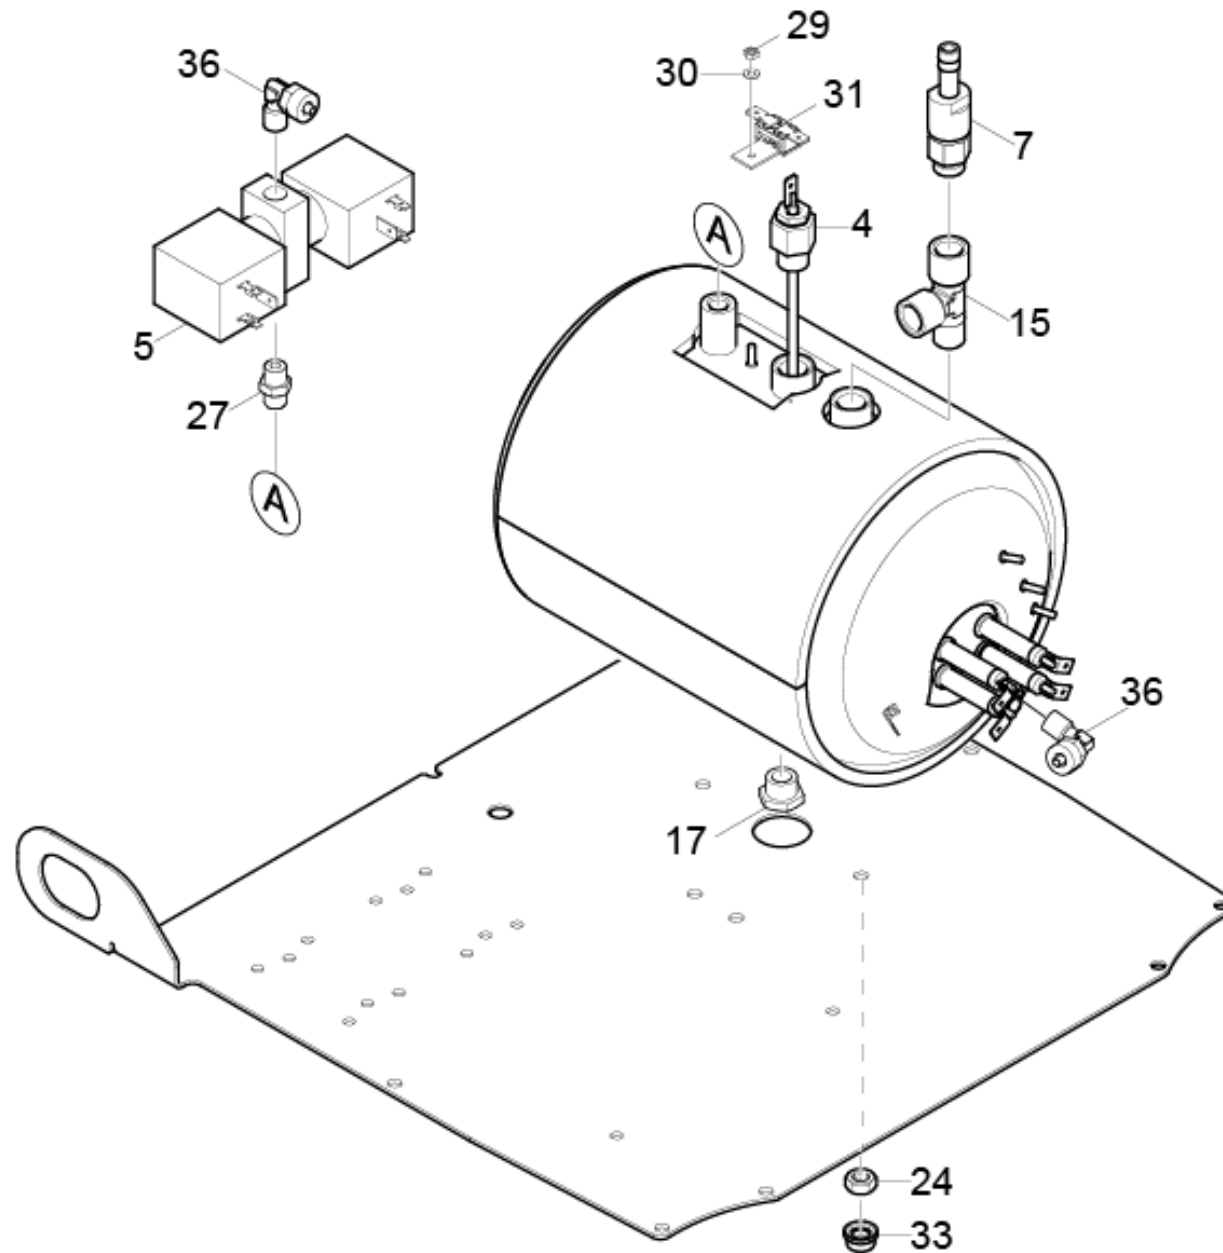

# 1 Boiler replacement SGV 6/5 (4.402-011.0)

Professional \ Steamer \ SGV 6/5 \*EU \ Spare parts list SGV 6/5 \ Boiler complete SGV 6/5 \ Boiler replacement SGV 6/5

# 1 Boiler replacement SGV 6/5 (4.402-011.0)

Professional \ Steamer \ SGV 6/5 \*EU \ Spare parts list SGV 6/5 \ Boiler complete SGV 6/5 \ Boiler replacement SGV 6/5

POS	Article no.	Description	Quantity	Unit
27	6.385-818.0	"Double nipple 1/8""	1	PC
15	6.869-093.0	Connection T-Stueck 1/4" (2xIG, 1xAG)	1	PC
17	6.304-182.0	Drain screw boiler 1/4"	1	PC
36	6.386-016.0	Elbow screw connector 6/4 G1/8	2	PC
31	6.630-187.0	Fuse thermostat	1	PC
29	7.311-000.0	Hexagon nut M3 -6-A2E ISO 4032	1	PC
24	7.311-003.0	Hexagon nut M6 -8-A2E ISO 4032	2	PC
4	4.901-102.0	Probe complete	1	PC
33	6.368-403.0	Protecting cap hexagon screw	2	PC
7	6.402-071.0	Safety valve complete 10 bar (1.0 MPa)	1	PC
5	6.402-000.0	Solenoid valve -Duo OLAB	1	PC
30	7.312-030.0	Washer 3-CuZn-E2E ISO7089	1	PC