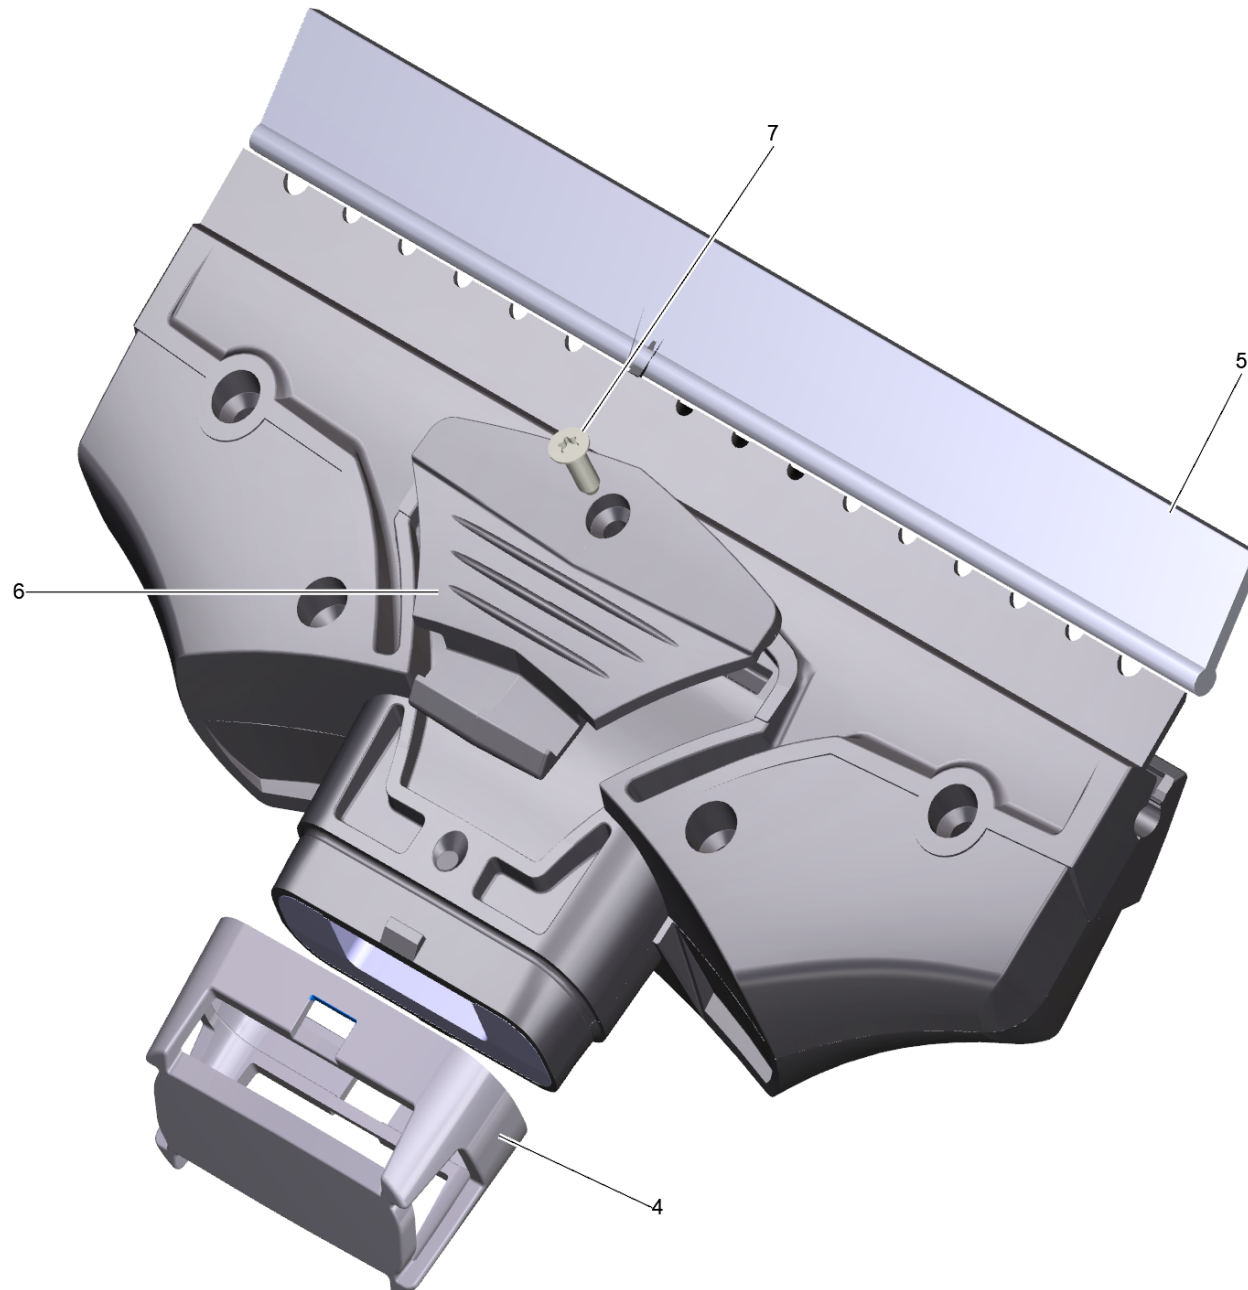

8 Suction nozzle complete Small (2.633-002.0)

Home and Garden \ Window cleaner \ WV 50 *EU \ Spare parts list WV 50 \ Top part \ Suction nozzle complete Small

8 Suction nozzle complete Small (2.633-002.0)

Home and Garden \ Window cleaner \ WV 50 *EU \ Spare parts list WV 50 \ Top part \ Suction nozzle complete Small

POS	Article no.	Description	Quantity	Unit
4	5.633-011.0	Baffle plate	1	PC
7	7.303-119.0	Countersunk screw 3x10 -10.9-R2R (In6Rd)	5	PC
5	2.633-104.0	Pull-off lip WV 50 (170mm)	1	PC
6	5.633-028.0	Pusher suction nozzle	1	PC