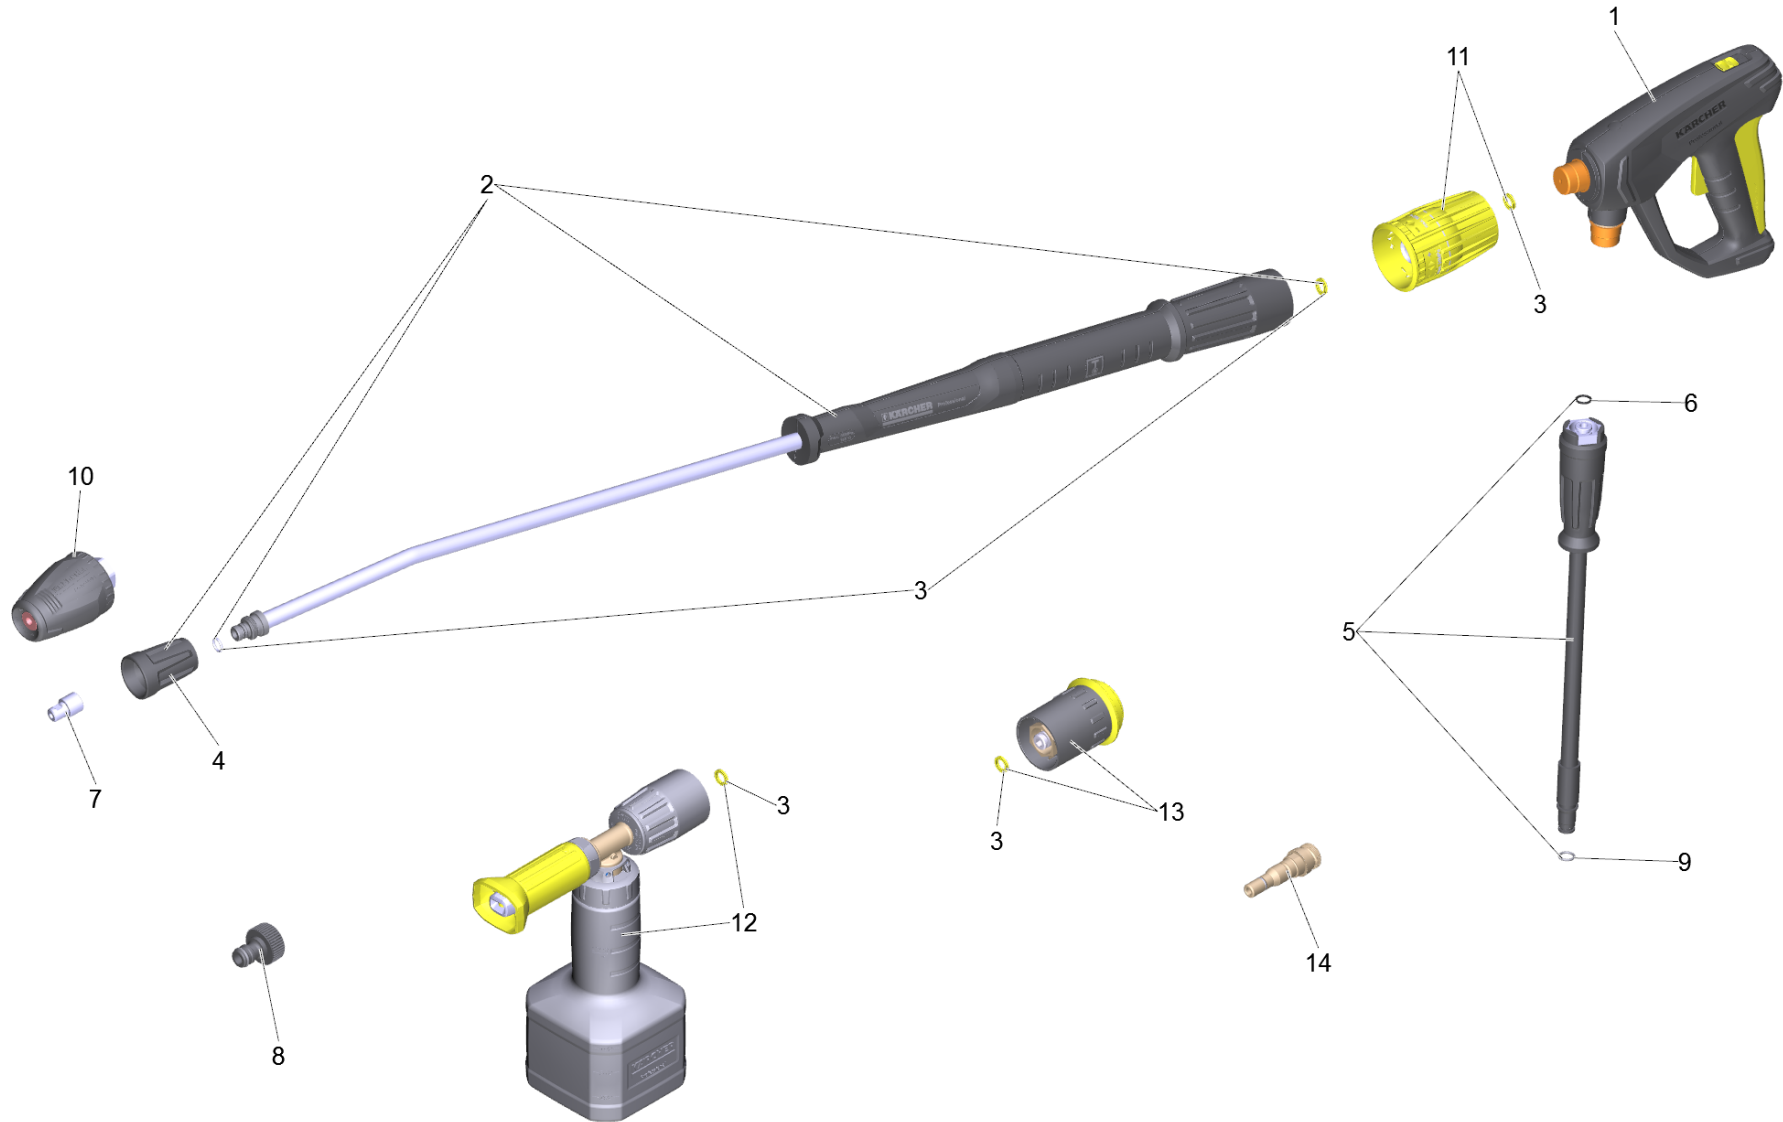

# 40 Short spare parts list

Professional \ High pressure cleaner cold water \ Electric motor \ HD 8/18-4MX Plus Farmer \ Short spare parts list

## 40 Short spare parts list

Professional \ High pressure cleaner cold water \ Electric motor \ HD 8/18-4MX Plus Farmer \ Short spare parts list

**KÄRCHER**

POS	Preces Nr.	Apraksts	Quantity	Unit
1	4.118-005.0	EASY!Force Advanced	1.000	ST
2	4.112-006.0	Jet pipe TR 840 mm	1.000	ST
3	2.880-001.0	Spare part set seals TR	1.000	ST
4	4.112-011.0	Protection part TR only for replacement	1.000	ST
5	6.110-026.0	Hose assembly TR DN6 30MPa 15m	1.000	ST
6	2.880-154.0	O-Ring kit	1.000	ST
7	2.113-007.0	Power nozzle TR 25042	1.000	ST
8	6.465-031.0	connection	1.000	ST
9	4.363-691.0	O-ring seal	1.000	ST
10	4.114-042.0	Dirt blaster TR 045 Prof.	1.000	ST
11	4.118-007.0	Rotary controller TR 270L	1.000	ST
12	4.112-054.0	Foam lance TR Basic 2	1.000	ST
13	2.115-000.0	Quick-fitting pipe union coupler TR	1.000	ST
14	2.115-001.0	Quick-fitting pipe union plug nipple TR	1.000	ST