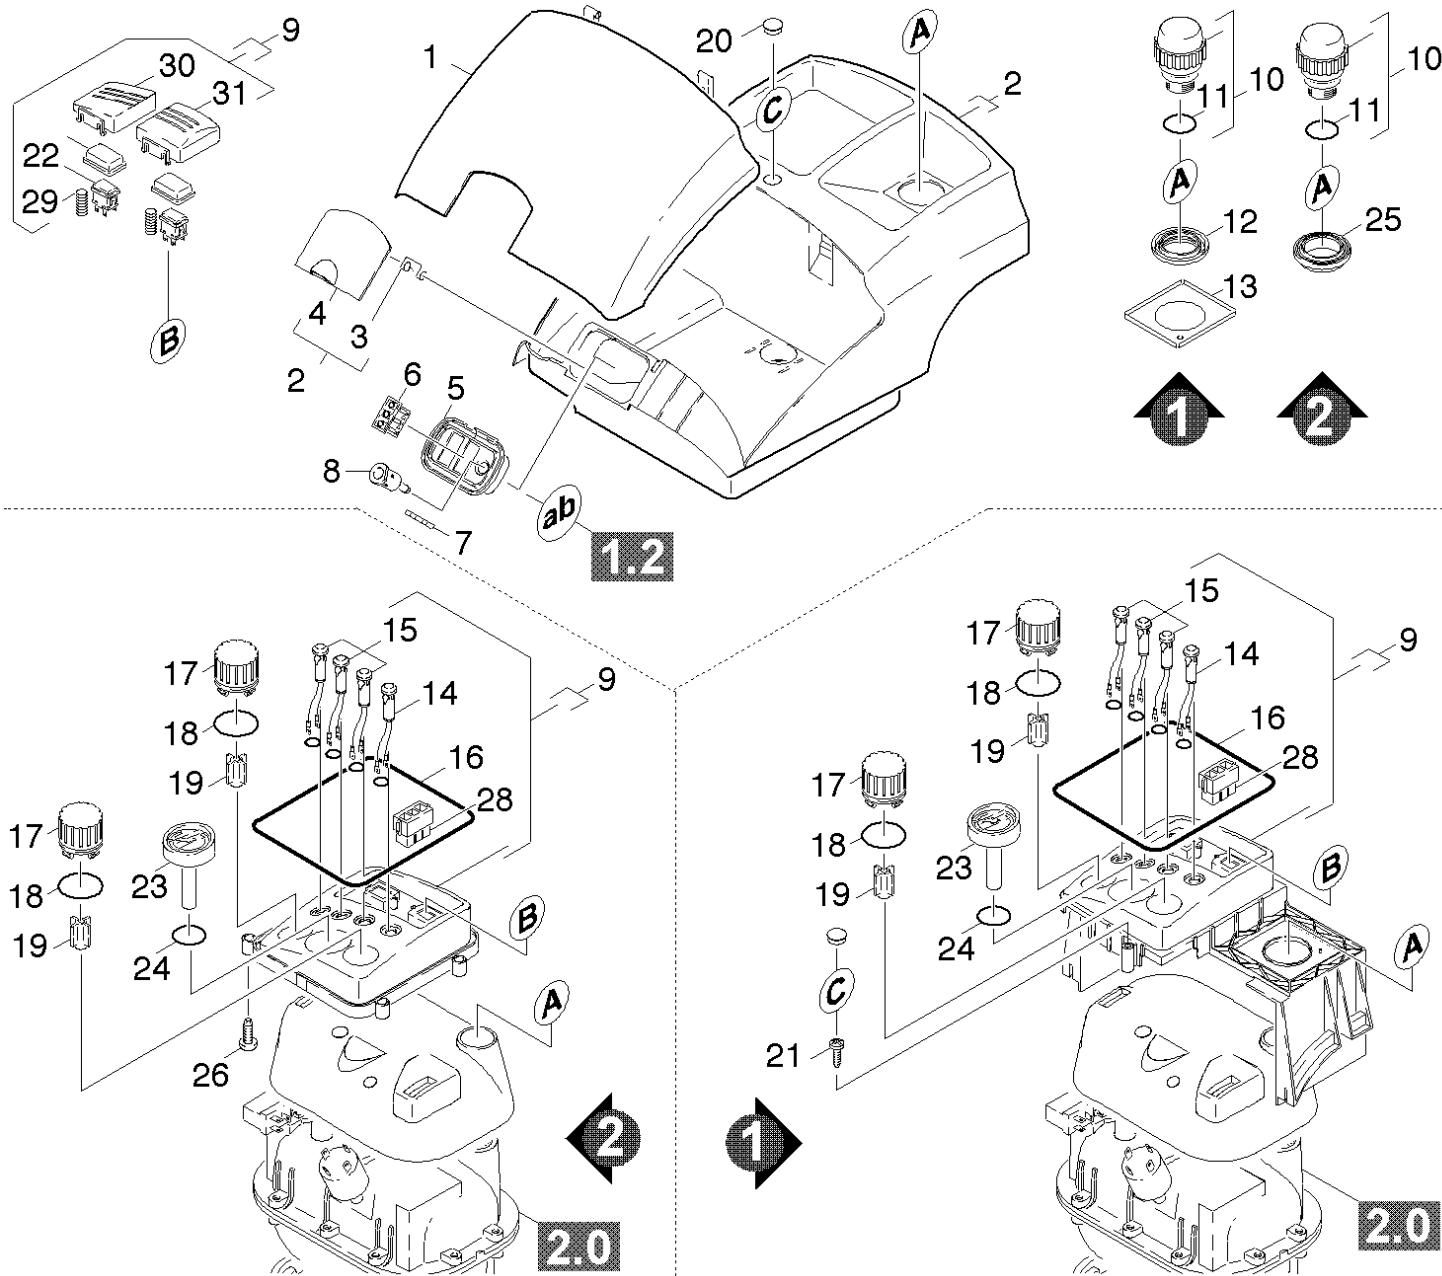

11 Appliance top part

Home and Garden \ Steamer \ K 1701-M.BE *EU \ Spare parts list VAP K 1701 \ Appliance individual parts \ Appliance top part

11 Appliance top part

Home and Garden \ Steamer \ K 1701-M.BE *EU \ Spare parts list VAP K 1701 \ Appliance individual parts \ Appliance top part

POS	Article no.	Description	Quantity	Unit	Serial number from	Serial number to	Remark	Foot note text
20	5.031-196.0	Cap	1.000	ST				GRAU
20	5.031-633.0	Cap	1.000	ST			KORNGELB	GELB
4	5.063-823.0	Cover	1.000	ST			KORNGELB	GELB
4	5.063-620.0	Cover	1.000	ST				GRAU
1	5.067-026.0	Cover VAP K 1701	1.000	ST			KORNGELB	GELB
19	5.321-485.0	Handhold turret	2.000	ST				
8	5.409-514.0	Nipple	1.000	ST				
11	6.362-927.0	O-Ring seal 21,89X 2,62 -EPDM	1.000	ST				
18	6.362-522.0	O-Ring seal 24,0 X 2,0	2.000	ST				
24	6.362-411.0	O-Ring seal 25,0 X 2,0 -NBR 70	1.000	ST				
14	6.651-322.0	Pilot lamp red	1.000	ST				
15	6.651-337.0	Pilot lamp yellow	3.000	ST				
28	6.647-657.0	Plug male part	1.000	ST				
5	5.031-262.0	Plug socket	1.000	ST				
6	6.600-105.0	Plug socket element black	2.000	ST				
31	5.324-048.0	Pushbutton large	1.000	ST		231890	VERS.1	
30	5.324-049.0	Pushbutton small	1.000	ST	231890		VERS.2	
10	4.590-075.0	Safety lock	1.000	ST				
26	7.303-095.0	Screw 4x 12-ST-10.9-R2R (IN6RD)	4.000	ST			VERS.2	
21	7.303-109.0	Screw 5x25 -10.9-R2R (In6Rd)	1.000	ST			VERS. 1	
16	5.363-347.0	Seal	1.000	ST				
7	5.363-364.0	Seal	1.000	ST				
25	5.363-537.0	Seal	1.000	ST			VERS.2	
12	5.363-371.0	Seal	1.000	ST			VERS.1	
13	5.047-352.0	Sheet metal component	1.000	ST			VERS.1	
29	6.330-016.0	Spring	2.000	ST				
1	7.777-999.0	Stockpiling discontinued	1.000	ST				GRAU