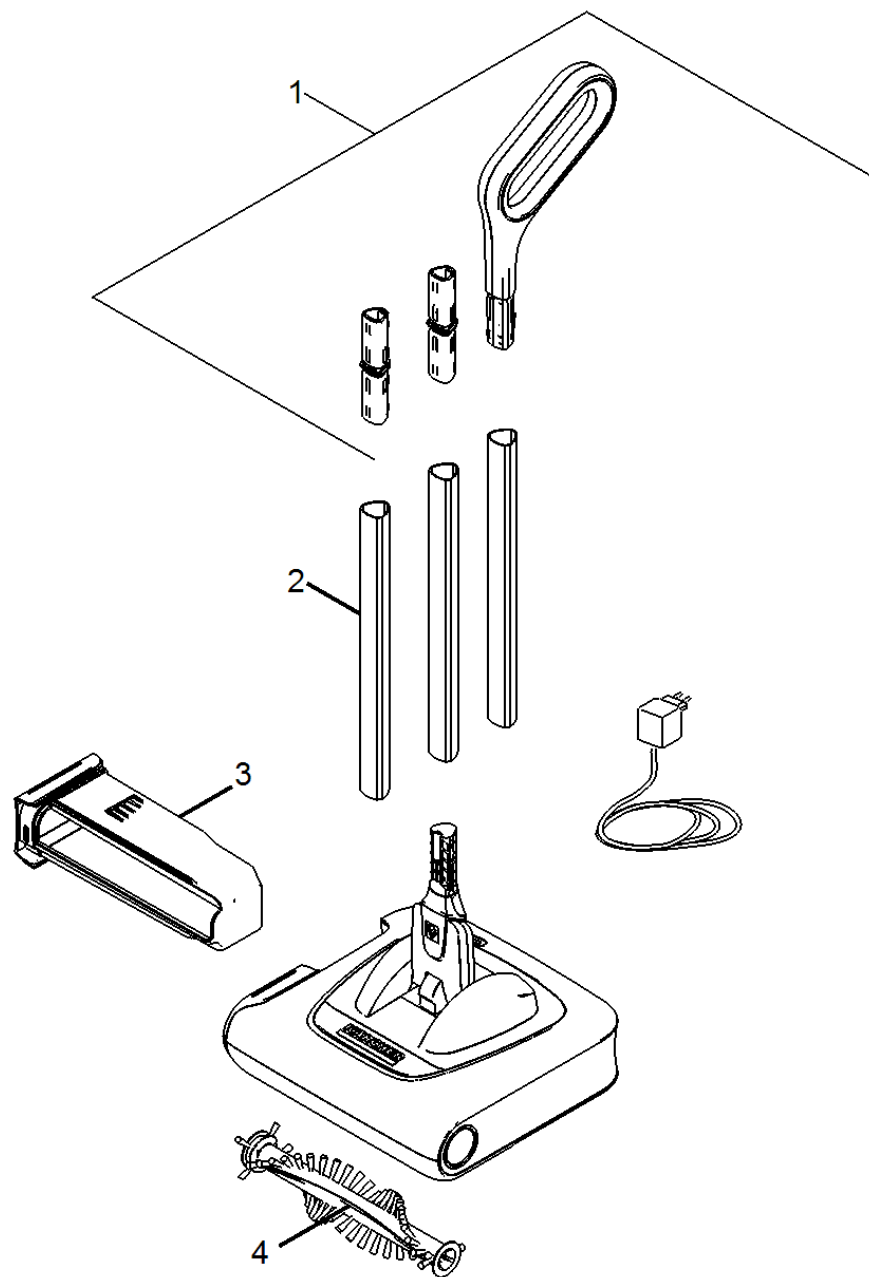

Spare parts list

(1.258-010.0) KB 5 (white) *EU

Table of contents

KB 5 (white) *EU (1.258-010.0)	3
10 Spare parts list KB 5 (white) *EU	4
10 Accu broom basic white	6
80 Short spare parts list	8

KB 5 (white) *EU (1.258-010.0)

POS	Description	Quantity	Unit
80	Short spare parts list	1.000	ST
10	Spare parts list KB 5 (white) *EU	1.000	ST

10 Spare parts list KB 5 (white) *EU

POS	Article no.	Description	Quantity	Unit
10		Accu broom basic white	1.000	ST
60	4.258-180.3	Hand grip packaged	1.000	ST
70	5.258-046.3	Handle packaged	3.000	ST
50	2.633-107.0	WV & KV battery charger *EU	1.000	ST

10 Accu broom basic white

POS	Article no.	Description	Quantity	Unit
40	4.258-150.3	Brush completely packaged	1.000	ST
60	4.258-220.0	Covering cap brush	1.000	ST
20	4.258-130.3	Dirt box completely packaged	1.000	ST
9000	4.070-303.0	Set rollers packaged	1.000	ST

80 Short spare parts list

POS	Article no.	Description	Quantity	Unit
4	4.258-150.3	Brush completely packaged	1.000	ST
3	4.258-130.3	Dirt box completely packaged	1.000	ST
1	4.258-180.3	Hand grip packaged	1.000	ST
2	5.258-046.3	Handle packaged	3.000	ST