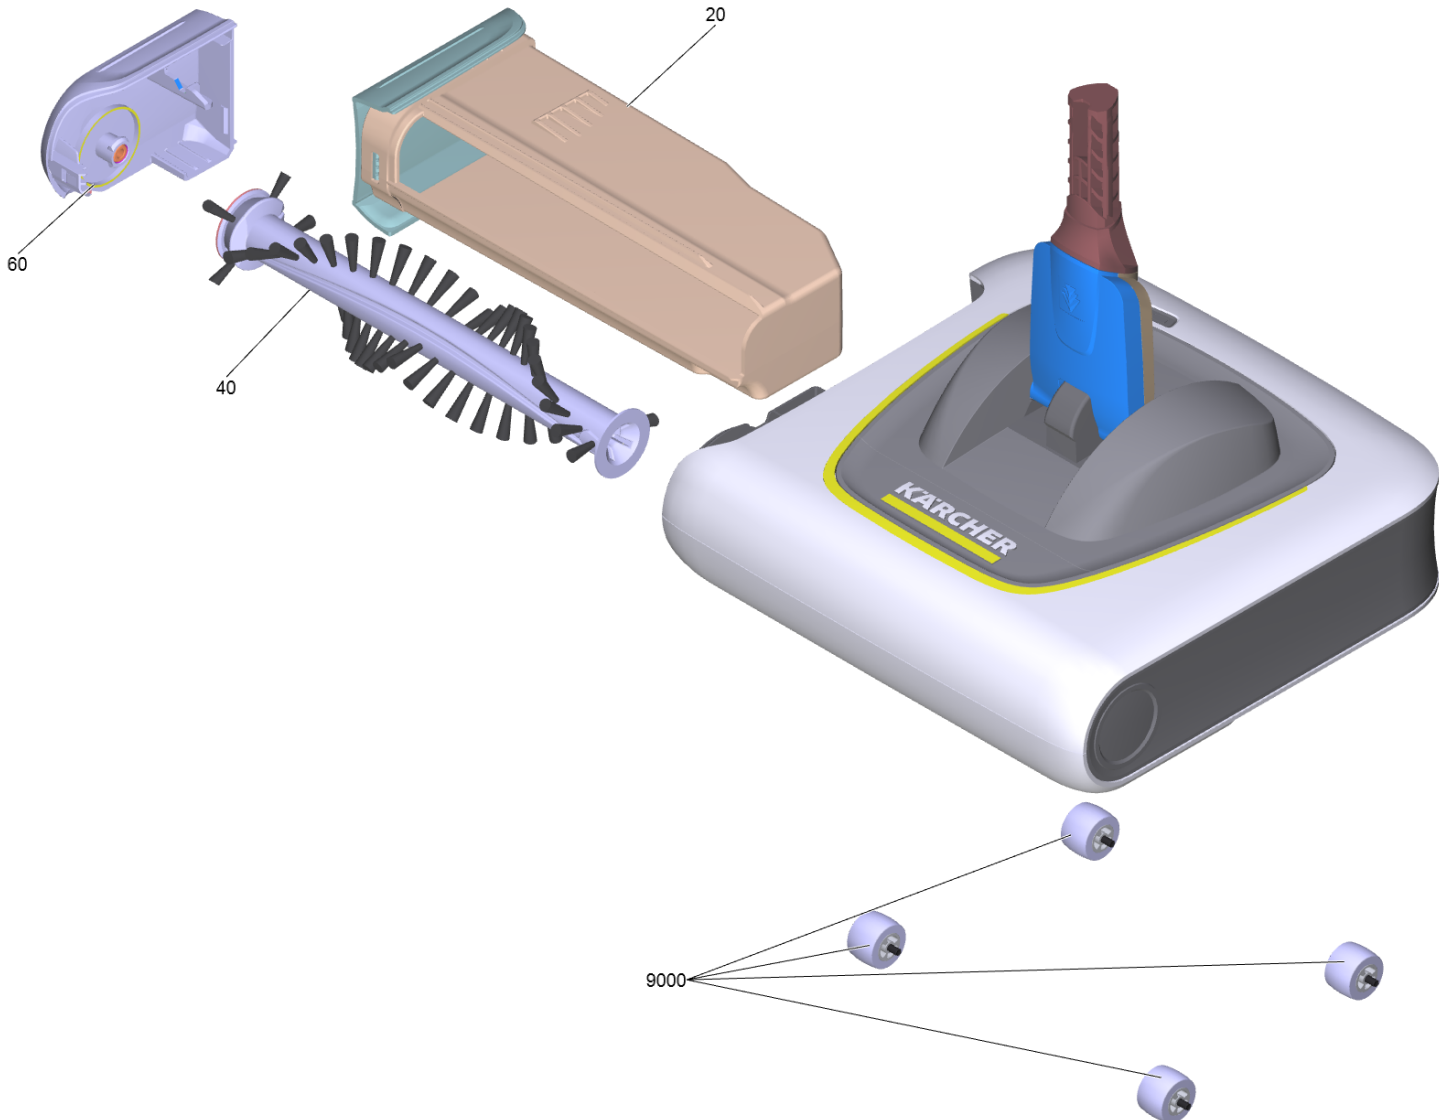

Spare parts list

(1.258-010.0) KB 5 (white) *EU

Table of contents

KB 5 (white) *EU (1.258-010.0)	3
10 Spare parts list KB 5 (white) *EU	4
10 Accu broom basic white	6
80 Short spare parts list	8

KB 5 (white) *EU (1.258-010.0)

POS	Description	Quantity	Unit
80	Short spare parts list	1.000	ST
10	Spare parts list KB 5 (white) *EU	1.000	ST

10 Spare parts list KB 5 (white) *EU

POS	Article no.	Description	Quantity	Unit
10		Accu broom basic white	1.000	ST
60	4.258-180.3	Hand grip packaged	1.000	ST
70	5.258-046.3	Handle packaged	3.000	ST
50	2.633-107.0	WV & KV battery charger *EU	1.000	ST

10 Accu broom basic white

POS	Article no.	Description	Quantity	Unit
40	4.258-150.3	Brush completely packaged	1.000	ST
60	4.258-220.0	Covering cap brush	1.000	ST
20	4.258-130.3	Dirt box completely packaged	1.000	ST
9000	4.070-303.0	Set rollers packaged	1.000	ST