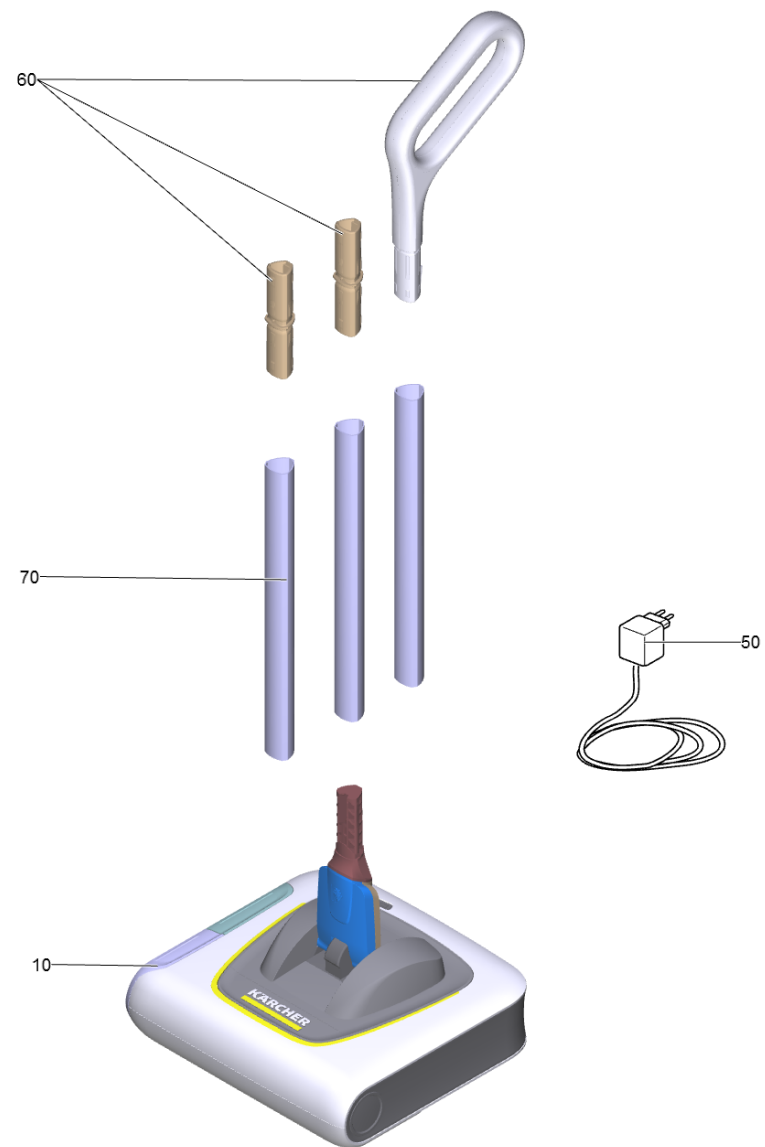

Spare parts list

(1.258-010.0) KB 5 (white) *EU

Table of contents

KB 5 (white) *EU (1.258-010.0)	3
10 Spare parts list KB 5 (white) *EU	4
10 Accu broom basic white	6
80 Short spare parts list	8

KB 5 (white) *EU (1.258-010.0)

POS	Description	Quantity	Unit
80	Short spare parts list	1.000	ST
10	Spare parts list KB 5 (white) *EU	1.000	ST

10 Spare parts list KB 5 (white) *EU

POS	Article no.	Description	Quantity	Unit
10		Accu broom basic white	1.000	ST
60	4.258-180.3	Hand grip packaged	1.000	ST
70	5.258-046.3	Handle packaged	3.000	ST
50	2.633-107.0	WV & KV battery charger *EU	1.000	ST

10 Accu broom basic white

POS	Article no.	Description	Quantity	Unit
40	4.258-150.3	Brush completely packaged	1.000	ST
60	4.258-220.0	Covering cap brush	1.000	ST
20	4.258-130.3	Dirt box completely packaged	1.000	ST
9000	4.070-303.0	Set rollers packaged	1.000	ST

80 Short spare parts list

POS	Article no.	Description	Quantity	Unit
4	4.258-150.3	Brush completely packaged	1.000	ST
3	4.258-130.3	Dirt box completely packaged	1.000	ST
1	4.258-180.3	Hand grip packaged	1.000	ST
2	5.258-046.3	Handle packaged	3.000	ST