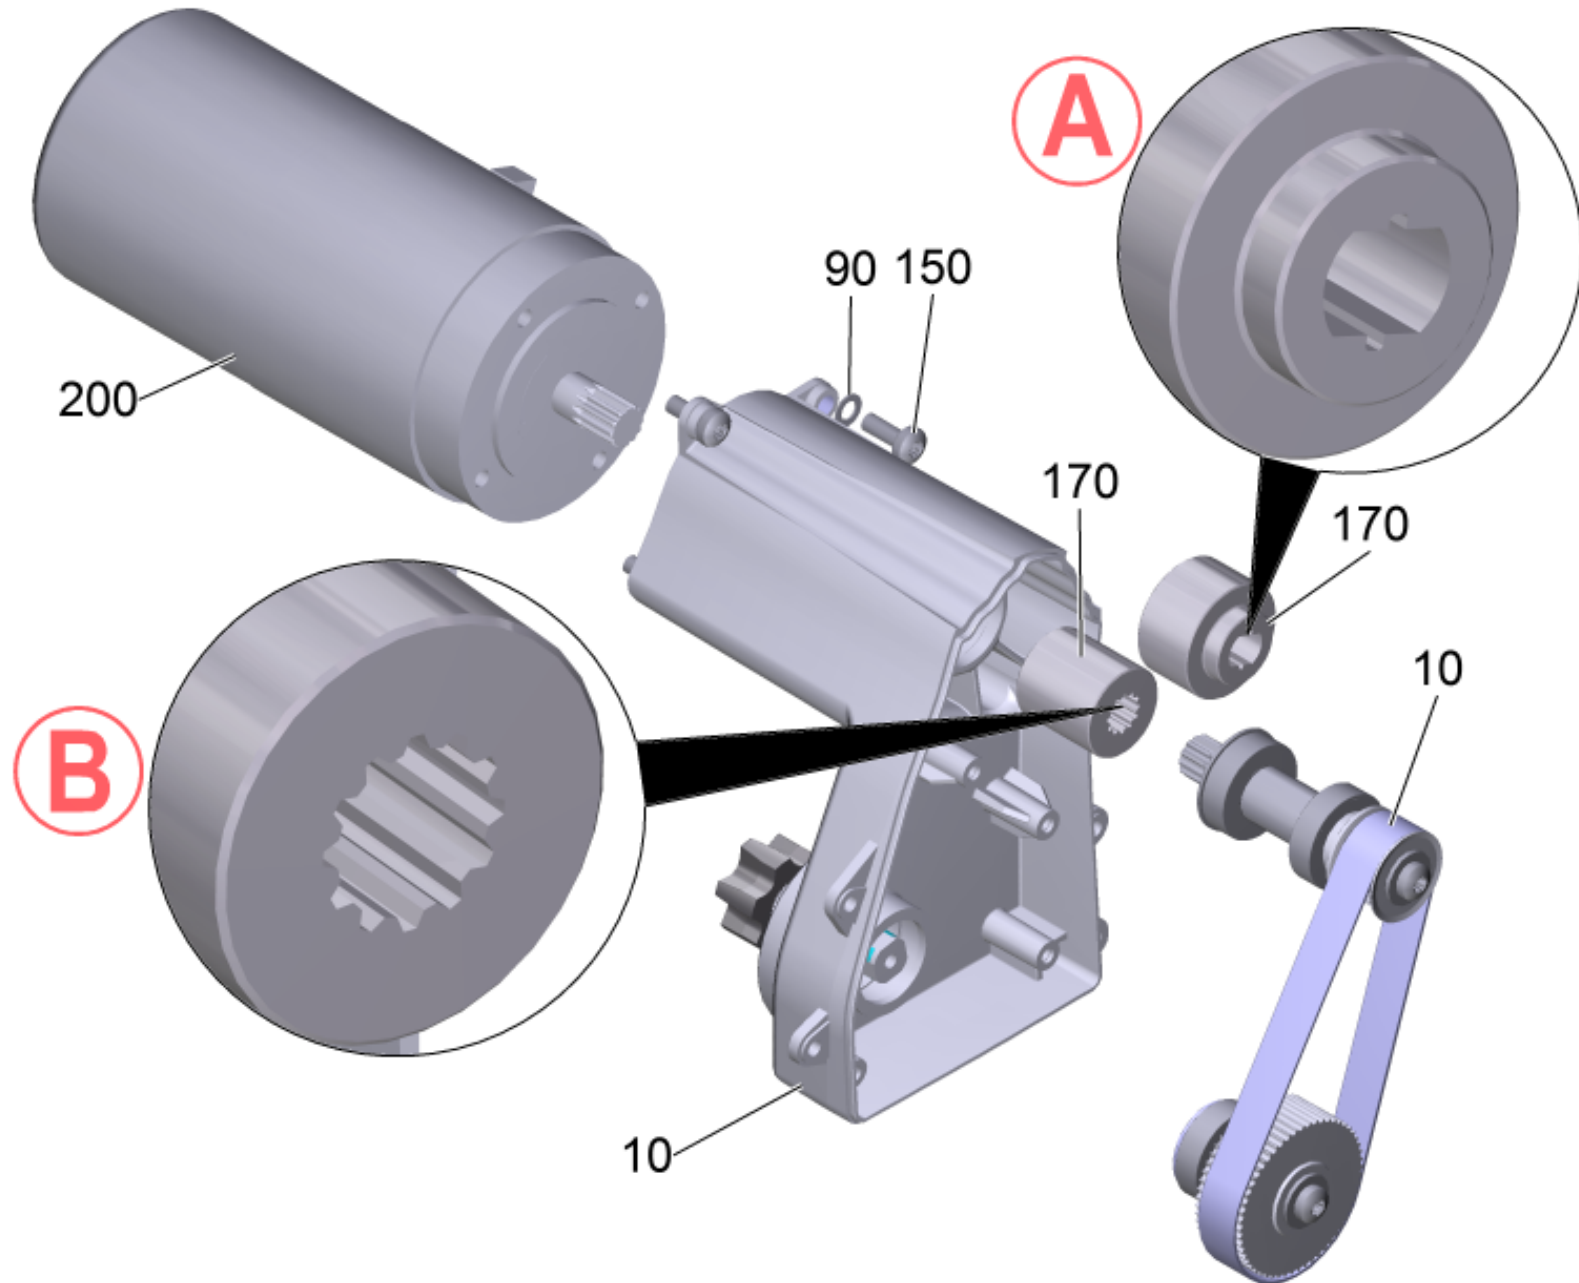

30 Gear case complete

Professional \ Floor cleaner \ Compact \ BR 35/12 C Bp Pack *EU \ Brush-head complete \ Gear case complete

30 Gear case complete

Professional \ Floor cleaner \ Compact \ BR 35/12 C Bp Pack *EU \ Brush-head complete \ Gear case complete

| POS | Article no. | Description | Quantity | Unit | Foot note text |
|-----|-------------|---|----------|------|----------------|
| 10 | 4.037-033.0 | Gear case replacement | 1 | ST | VERSION A |
| 10 | 4.037-117.0 | Gear case replacement | 1 | ST | VERSION B |
| 90 | 7.312-232.0 | Serrated lock washer A6,4-FSt-A3E DIN 6 | 4 | ST | |
| 150 | 7.306-090.0 | Screw M6x16 -8.8-P2R (In6Rd) | 4 | ST | |
| 170 | 5.037-313.0 | Coupler | 1 | ST | VERSION A |
| 170 | 6.037-005.0 | Coupler | 1 | ST | VERSION B |
| 200 | 6.613-282.0 | Motor Rotomag | 1 | ST | VERSION A |
| 200 | 6.613-506.0 | Motor Rotomag | 1 | ST | VERSION B |