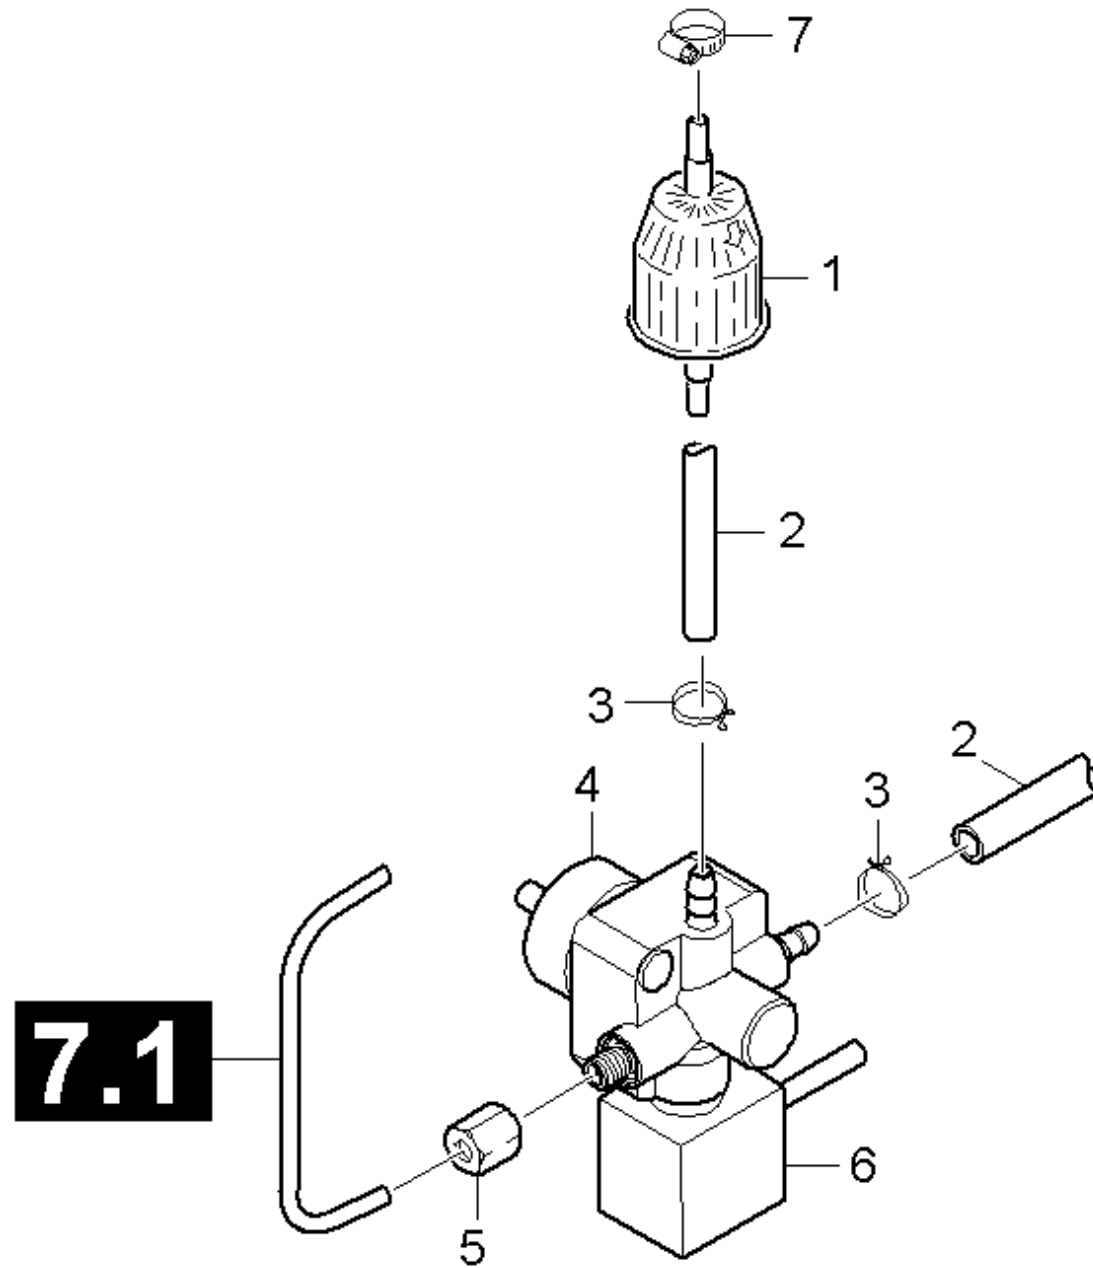

50 Fuel pump

Professional \ High pressure cleaner hotwater \ Electric motor \ HDS 5/13 U *BR \ Spare parts list HDS 5/12 \ Fuel pump

50 Fuel pump

Professional \ High pressure cleaner hotwater \ Electric motor \ HDS 5/13 U *BR \ Spare parts list HDS 5/12 \ Fuel pump

POS	Article no.	Description	Quantity	Unit	Foot note text
6	6.473-559.0	Coil fuel pump	1.000	ST	
1	6.414-413.0	Fuel filter	1.000	ST	
4	6.472-992.0	Fuel pump only for replacement	1.000	ST	
2	6.391-820.0	Hose	1.000	M	TO ORDER AS CUT GOODS
	Item text1: 1.064-012.0 /-013.0 /-015.0				
2	6.389-534.0	Hose	1.000	M	TO ORDER AS CUT GOODS
	Item text1: 1.064-010.0 /-011.0 /-014.0				
7	6.388-515.0	Hose clip	1.000	ST	
3	6.389-924.0	Hose clip	5.000	ST	
	Item text1: 1.064-010.0 /-011.0 /-014.0				
3	6.388-559.0	Hose clip	5.000	ST	
	Item text1: 1.064-012.0 /-013.0 /-015.0				
5	6.389-262.0	Union nut A 4-LL	1.000	ST	