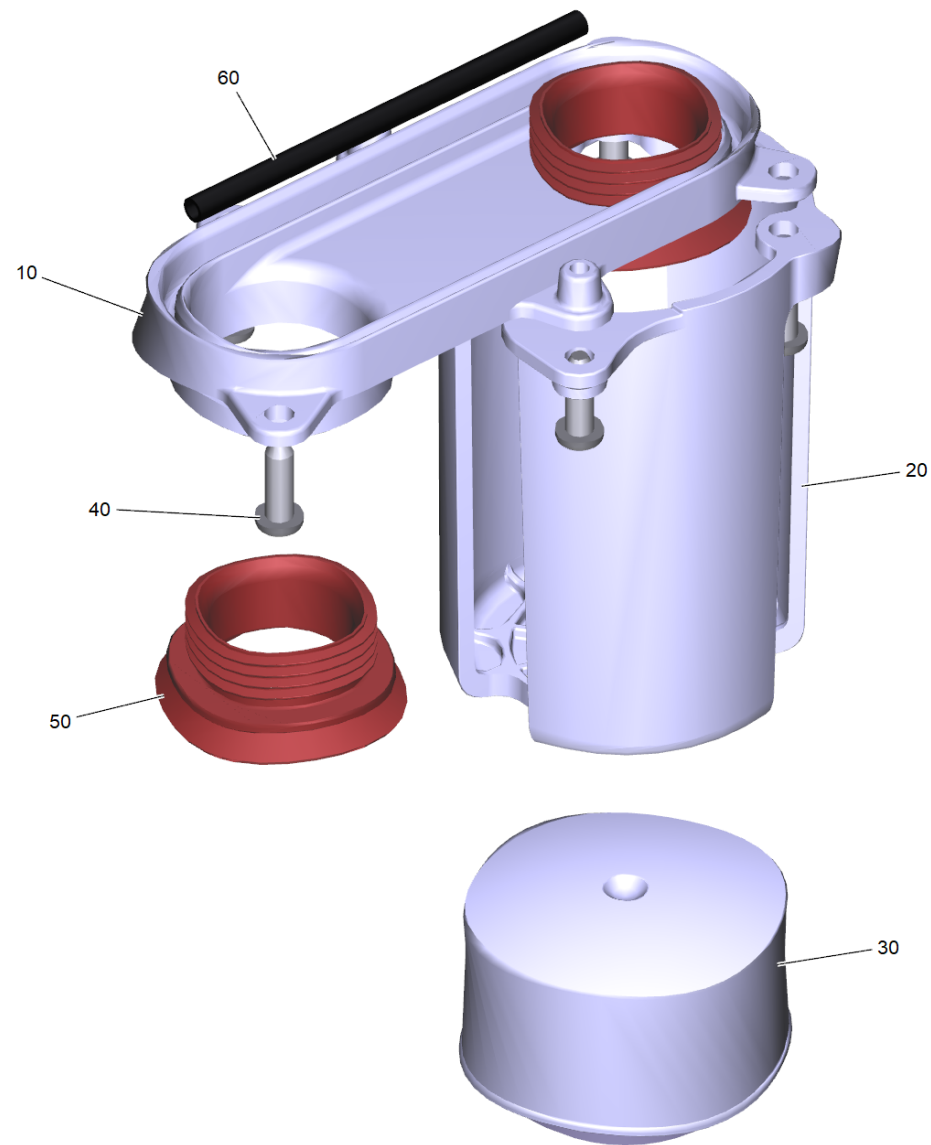

# 9000 Conversion kit float (2.639-292.0)

Professional \ Floor cleaner \ Compact \ BD 38/12 C \*BR \ BD 38/12 C \*EU \ Waste water tank complete \ Cover waste water tank replacement \ Conversion kit float

## 9000 Conversion kit float (2.639-292.0)

Professional \ Floor cleaner \ Compact \ BD 38/12 C \*BR \ BD 38/12 C \*EU \ Waste water tank complete \ Cover waste water tank replacement \ Conversion kit float

POS	Article no.	Description	Quantity	Unit
10	5.037-861.0	Float retainer	1	PC
20	5.037-862.0	Float cage	1	PC
30	4.035-607.0	Float replacement	1	PC
40	7.303-104.0	Screw 5x16 -A2-70 (IN6RD)	6	PC
50	5.050-415.0	Joint ring	2	PC
60	6.273-037.0	Seal string cellular rubber 3	0,28	m