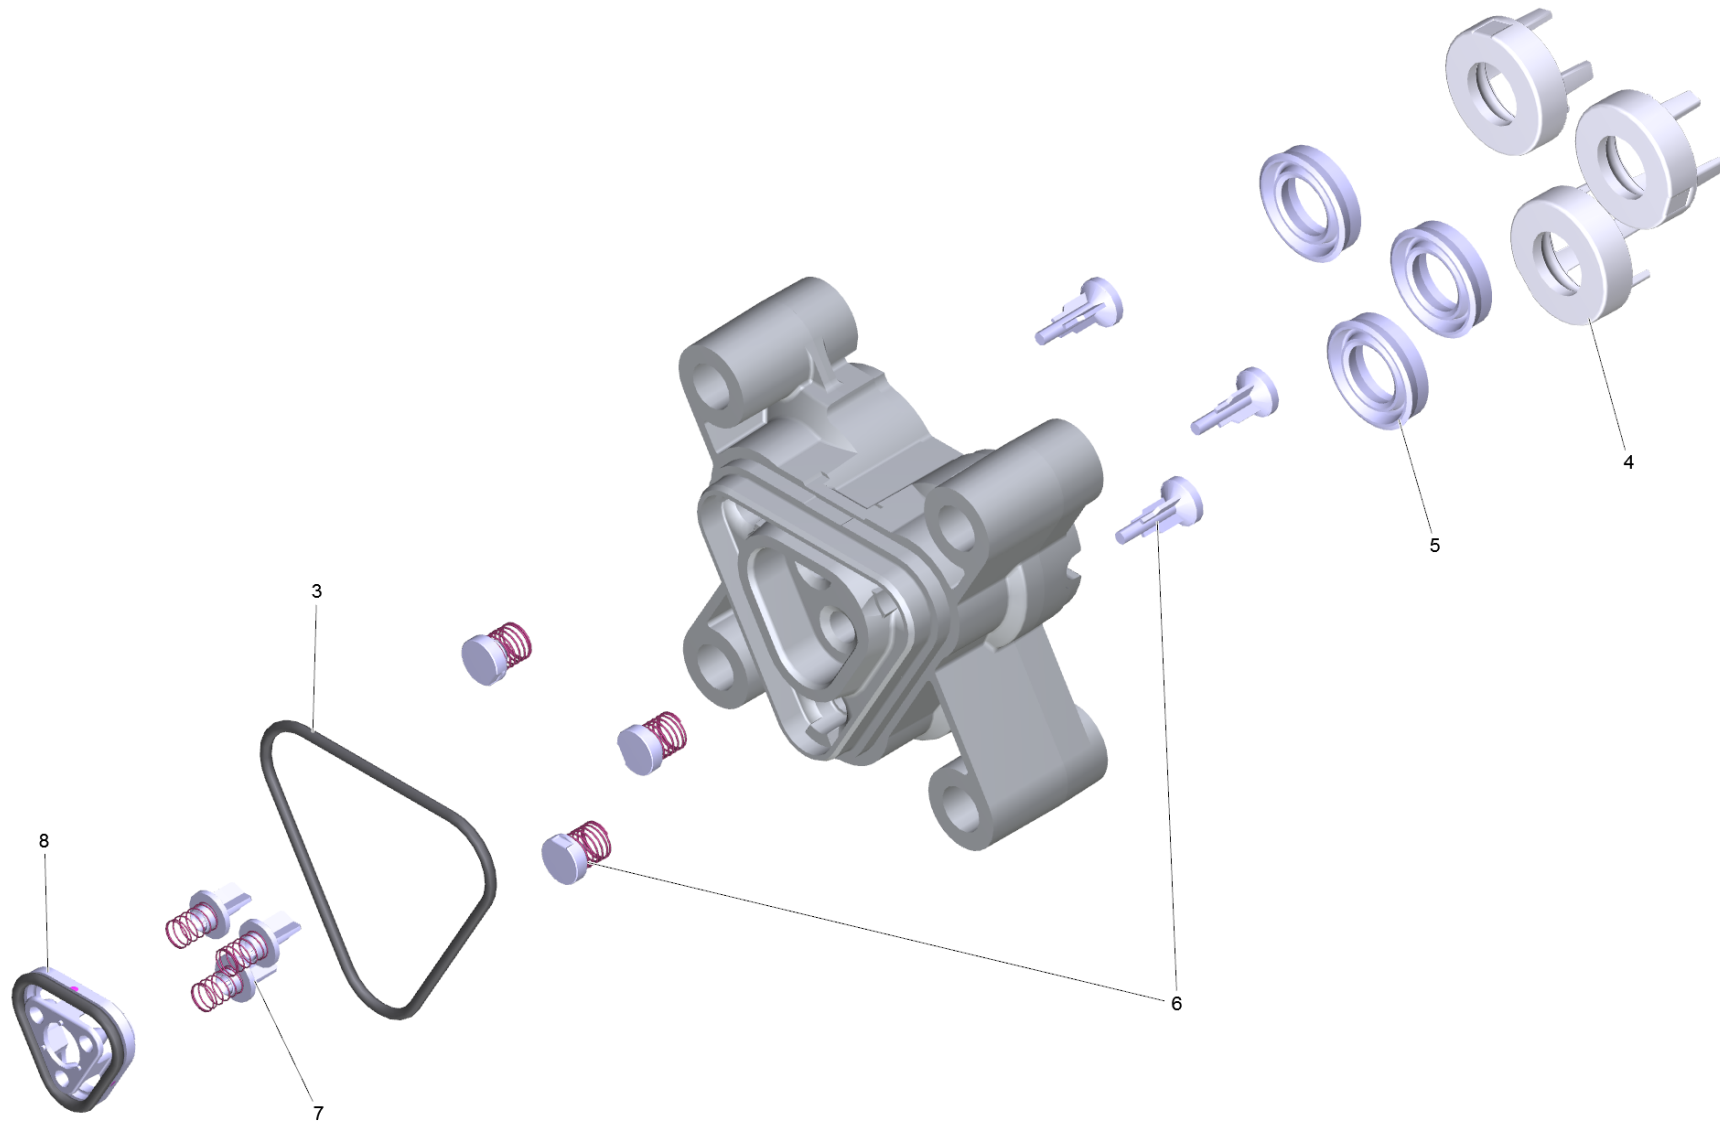

15 Pump head Alu FC ric (9.002-456.0)

Home and Garden \ High pressure cleaner cold water \ Electric motor \ K 5 \ K 5 Car & Home*EU \ Spare parts list K5 Car & Home*EU \ Pump set \ Housing \ Pump head Alu FC ric

POS	Article no.	Description	Quantity	Unit
3	9.081-424.0	Form seal	1.000	ST
5	6.362-875.0	Grooved ring	3.000	ST
8	9.001-276.0	Joining piece	1.000	ST
6	9.001-110.0	Moulded part complete	1.000	ST
4	9.038-428.0	Supportring 6,7 mm	3.000	ST
7	9.001-275.0	Valve set	1.000	ST